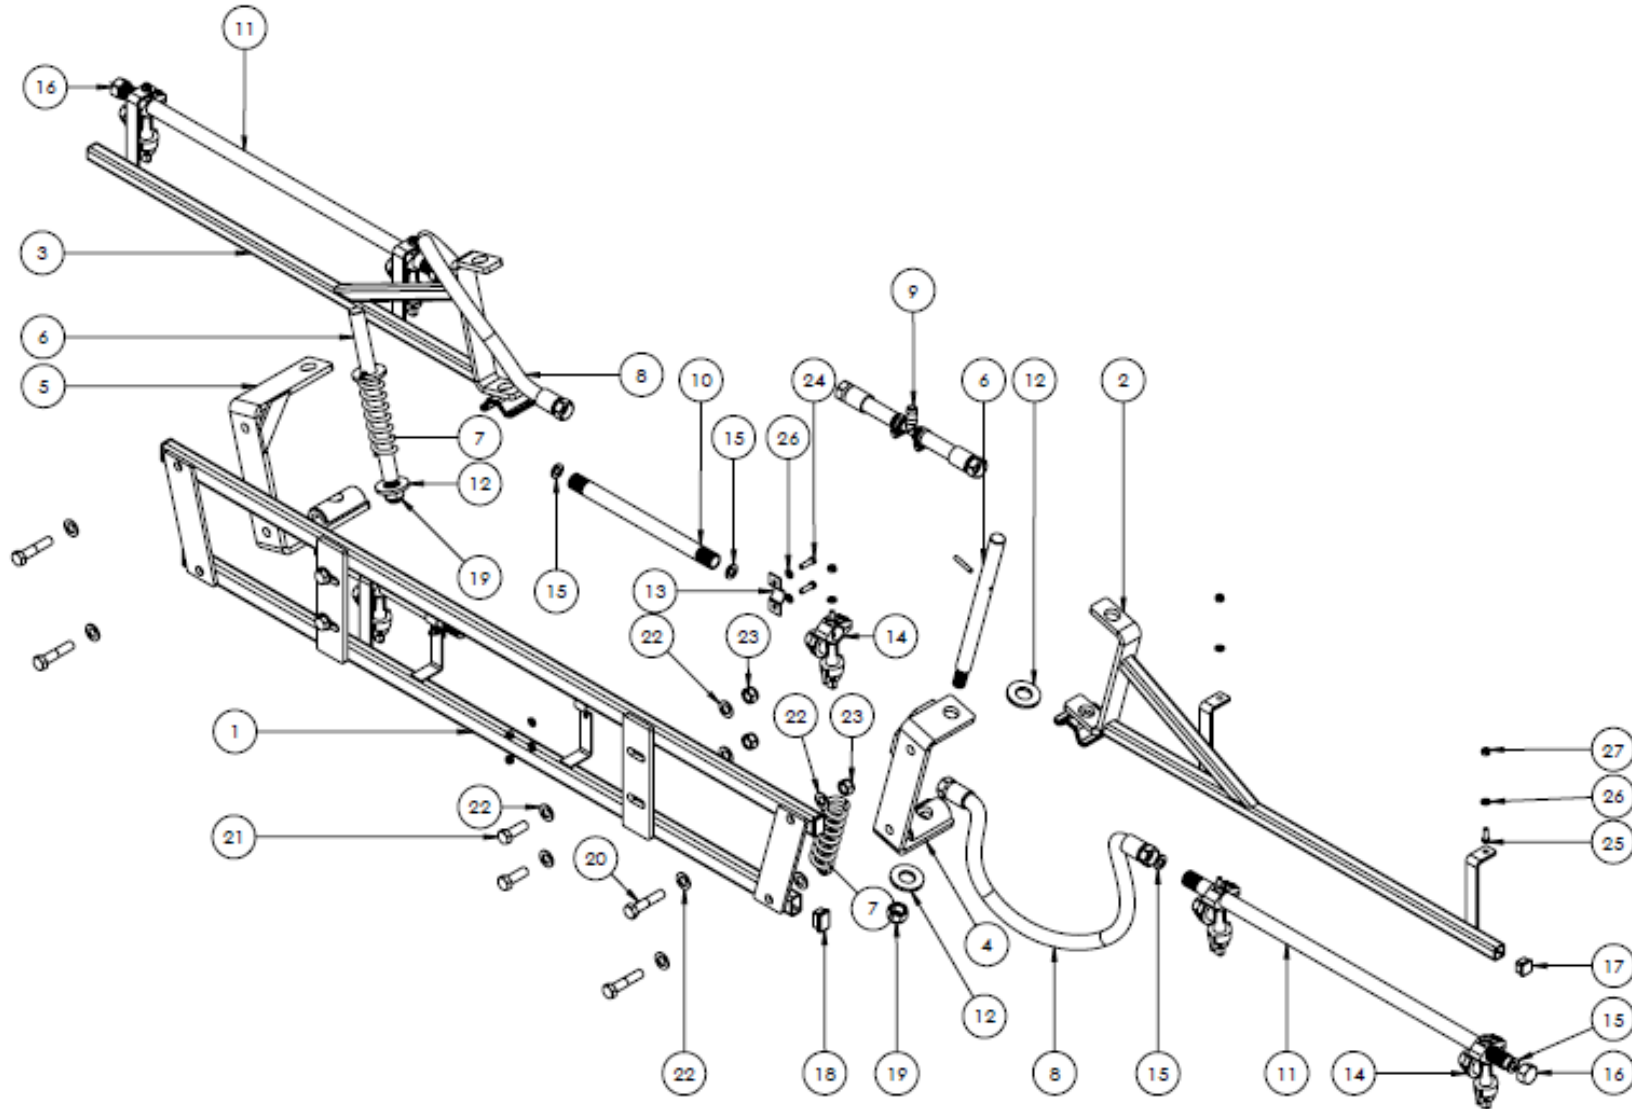

CROPLANDS PART NUMBERS: MBX03-1 – MBX 3M BOOM (NO NOZZLES)

Where Used: UA300B/15/3BX

ITEM NO.	PART NUMBER	DESCRIPTION	QTY.
1	MBX03-1-1	CENTRE SECTION CROSS FOLD	1
2	MBX03-1-2L	BOOM L.H. 3M CROSS FOLD	1
3	MBX03-1-2R	BOOM R.H. 3M CROSS FOLD	1
4	MBX03-1-3	HINGE BRACKET L.H.	1
5	MBX03-1-4	HINGE BRACKET R.H.	1
6	MBX03-1-5	PIN	2
7	MBX03-1-6	SPRING	2
8	HPW12	HOSE HP 12MM	2
9	BJHBT050	TEE 1/2"	1
10	MBX03-1-9	STAINLESS TUBE 1/2NB X 265MM 1 HOLE	2
11	MBX03-1-10	STAINLESS TUBE 1/2NB X 600MM 2 HOLES	2
12	M20FWASHER	WASHER	4
13	GB999900100	BOOM TUBE SUPPORT KIT	2
14	A402735	EYELET 1/2" NON DRIP ARAG 7mm	6
15	B126.601.6	FLAT SEAL 1/2" EPDM	8
16	A210020	POLY END CAP	2
17		PLASTIC END CAP 20 X 20 SHS	2
18		PLASTIC END CAP 30 X 20 RHS	4
19	M16NNUT	M16 NYLOC NUT HT ZP	2
20	M12X55BOLT	M12 X 55 BOLT HT ZP	4
21	M12X35	M12 X 35 SET SCREW HT ZP	4
22	M12FWASHER	M12 FLAT WASHER ZP	16
23	M12NNUT	M12 NYLOC NUT HT ZP	8
24	M6X20	M6 X 25 SET SCREW HT ZP	4
25	M6X16	M6 X 16 SET SCREW HT ZP	6
26	M6FWASHER	M6 FLAT WASHER ZP	14
27	M6NNUT	M6 NYLOC NUT HT ZP	10
28		ROLL PIN 5MM DIA ZP	2

NOTE

**SOME PARTS ARE NON-STOCK
ITEMS AND MAY NEED TO BE
ORDERED**