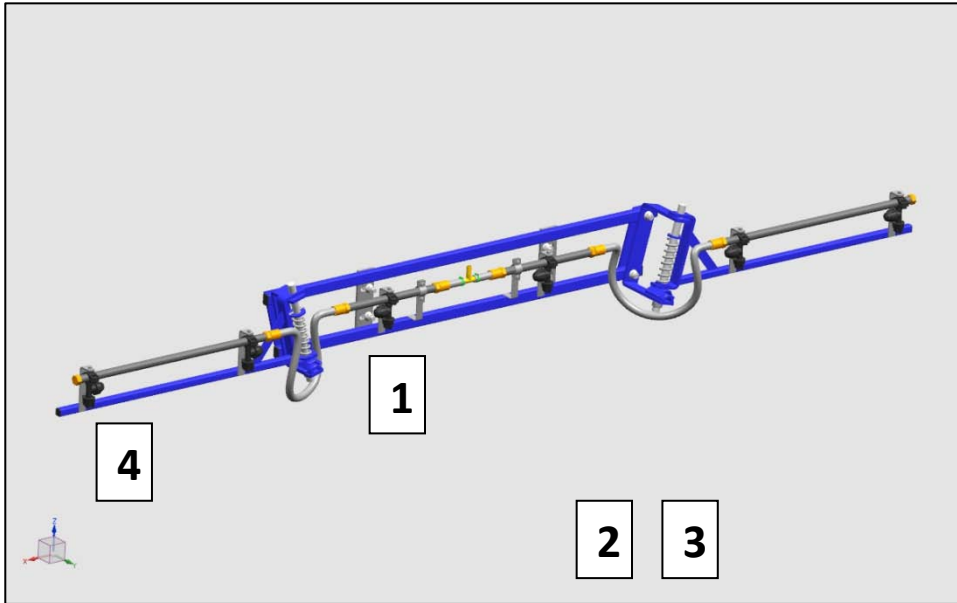

CROPLANDS PART NUMBERS: MBX03 CROSS FOLD BOOM 3 METRE

ITEM	PART NUMBER	DESCRIPTION
1	MBX06-1	BOOM 6 METRE CROSS FOLD
2	XBMBX	MOUNTING BRACKET CROSS FOLD BOOM (NOT SHOWN)
3	XBMBB32	U BOLT 32MM (NOT SHOWN)
4	TDCAM-110015	AIR MIX W/CAP QUICKFIT 015