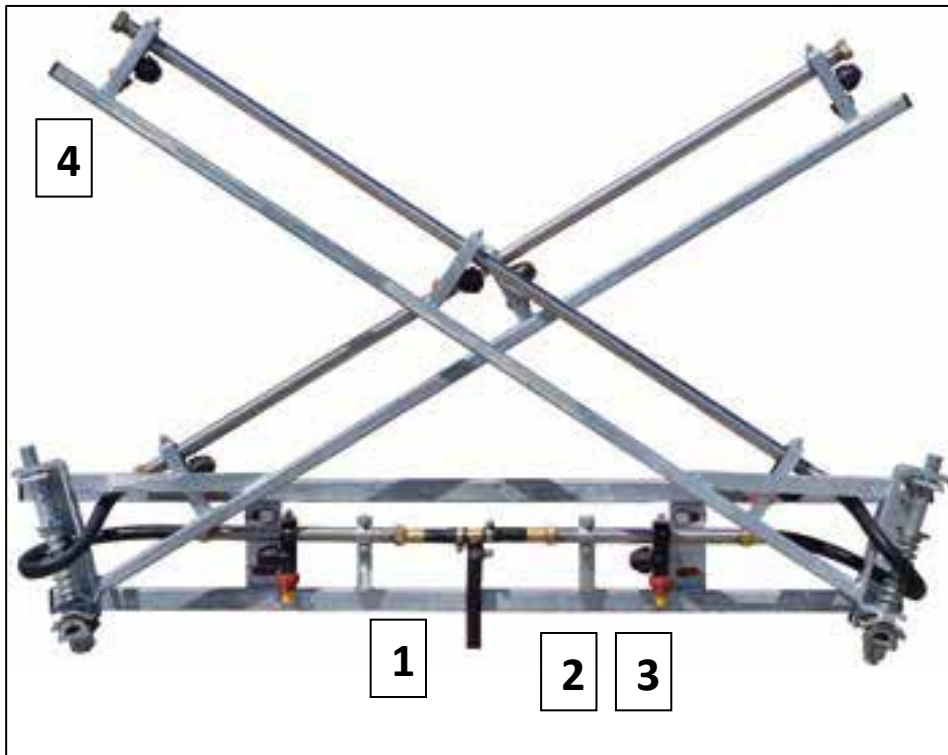

CROPLANDS PART NUMBERS: MBX04 CROSS FOLD BOOM 4 METRE

ITEM	PART NUMBER	DESCRIPTION
1	MBX06-1	BOOM 6 METRE CROSS FOLD
2	XBMBX	MOUNTING BRACKET CROSS FOLD BOOM (NOT SHOWN)
3	XBMBB32	U BOLT 32MM (NOT SHOWN)
4	TDCAM-110015	AIR MIX W/CAP QUICKFIT 015