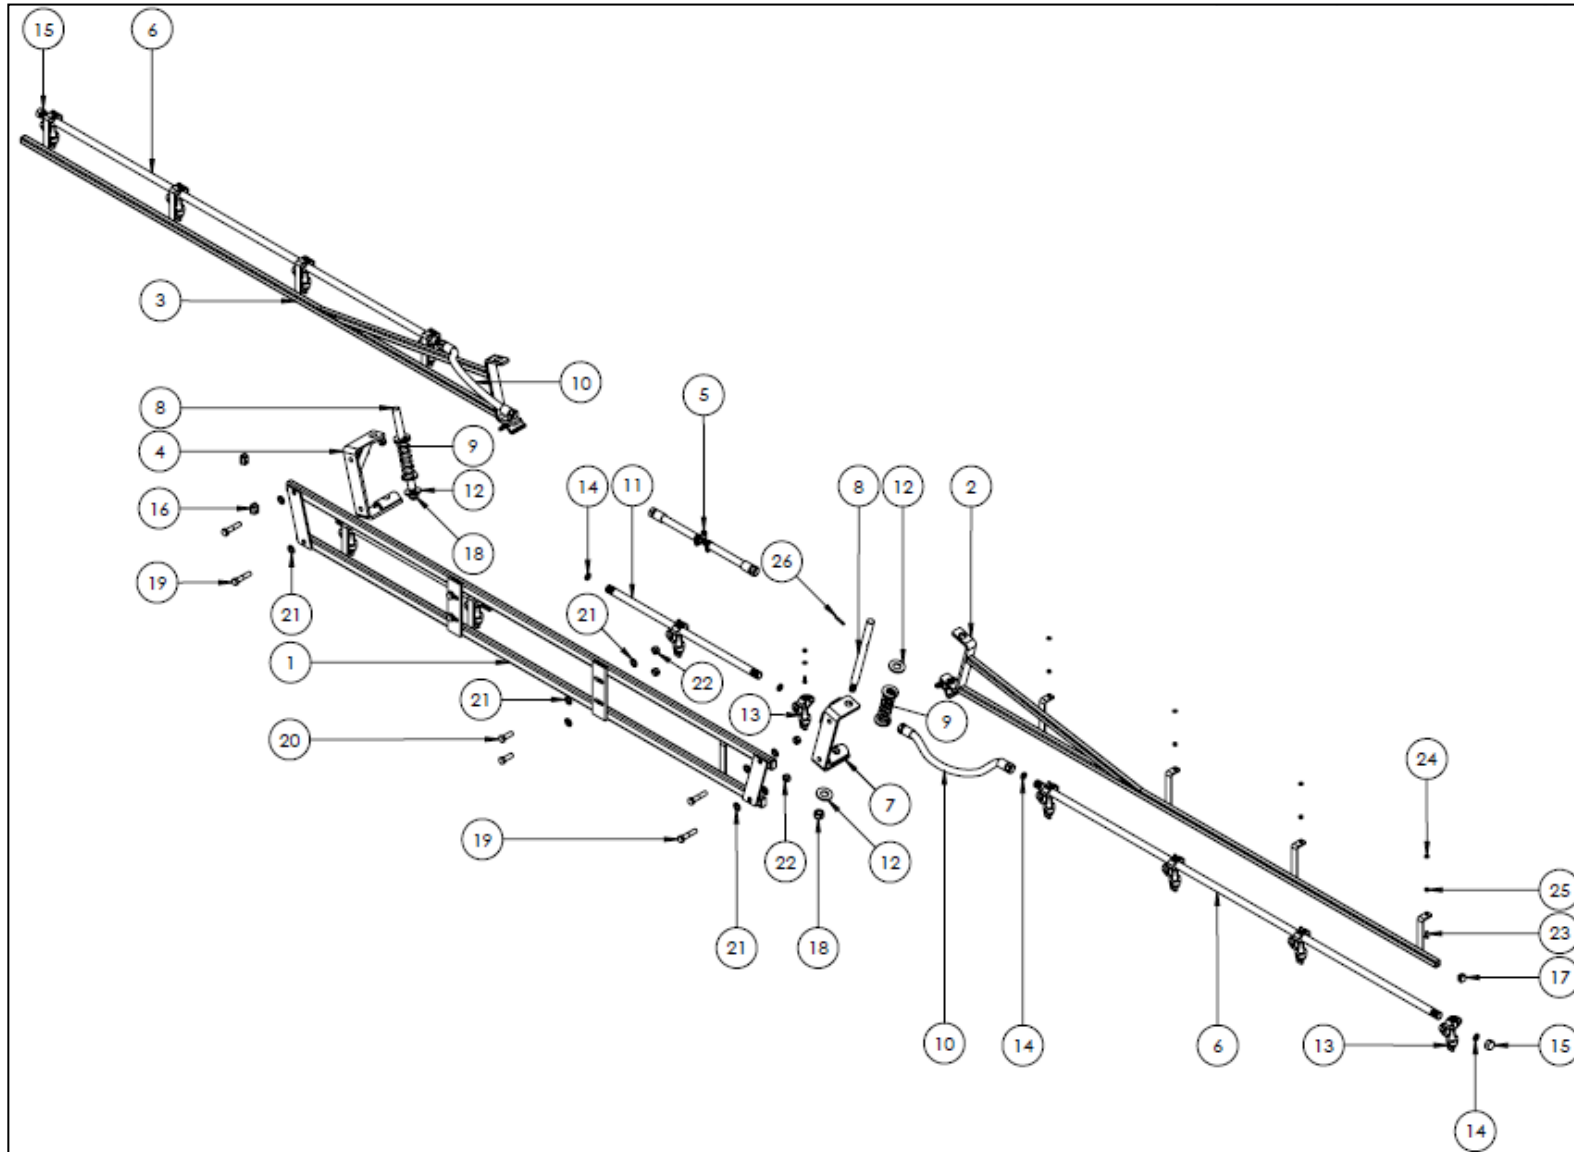

CROPLANDS PART NUMBERS: MBX06-1 – MBX 6M BOOM (NO NOZZLES)

Where Used: UA300B/15/6BX

ITEM	PART NUMBER	DESCRIPTION	QTY.
1	MBX06-1-1	CENTRE SECTION 6M CROSS FOLD	1
2	MBX06-1-2L	BOOM L.H. 6M CROSS FOLD	1
3	MBX06-1-2R	BOOM R.H. 3M CROSS FOLD	1
4	MBX06-1-4	HINGE BRACKET R.H.	1
5	BJHBT050	1/2" TEE	1
6	MBX06-1-12	STAINLESS TUBE 1/2NB 1600MM 4 HOLES	2
7	MBX03-1-3	HINGE BRACKET L.H.	1
8	MBX03-1-5	PIN	2
9	MBX03-1-6	SPRING	2
10	HPW12	HOSE 12MM	2
11	MBX03-1-10	STAINLESS TUBE 1/2NB X 600MM 2 HOLES	2
12	M20FWASHER	WASHER	8
13	A402735	EYELET 1/2" NON DRIP FARMATE	12
14	B126.601.6	FLAT SEAL 1/2" EPDM	8
15	A210020	POLY END CAP	2
		PLASTIC END CAP 30 X 20 RHS	4
		PLASTIC END CAP 20 X 20 SHS	2
	M16NNUT	M16 NYLOC NUT HT ZP	2
	M12X55BOLT	M12 X 55 BOLT HT ZP	4
	M12X35	M12 X 35 SET SCREW HT ZP	4
	M12FWASHER	M12 FLAT WASHER ZP	16
	M12NNUT	M12 NYLOC NUT HT ZP	8
	M6X16	M6 X 16 SET SCREW HT ZP	12
	M6FWASHER	M6 FLAT WASHER ZP	12
	M6NNUT	M6 NYLOC NUT HT ZP	12
		ROLL PIN 5MM DIA ZP	2