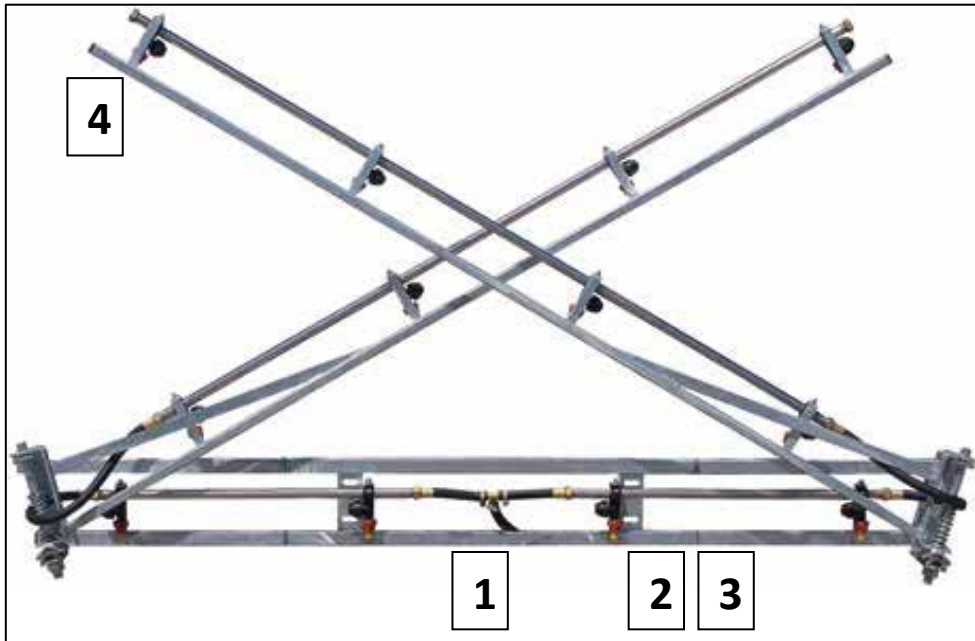

## CROPLANDS PART NUMBERS: MBX06 CROSS FOLD BOOM 6 METRE

ITEM	PART NUMBER	DESCRIPTION
1	MBX06-1	BOOM 6 METRE CROSS FOLD
2	XBMBX	MOUNTING BRACKET CROSS FOLD BOOM (NOT SHOWN)
3	XBMBB32	U BOLT 32MM (NOT SHOWN)
4	TDCAM-110015	AIR MIX W/CAP QUICKFIT 015