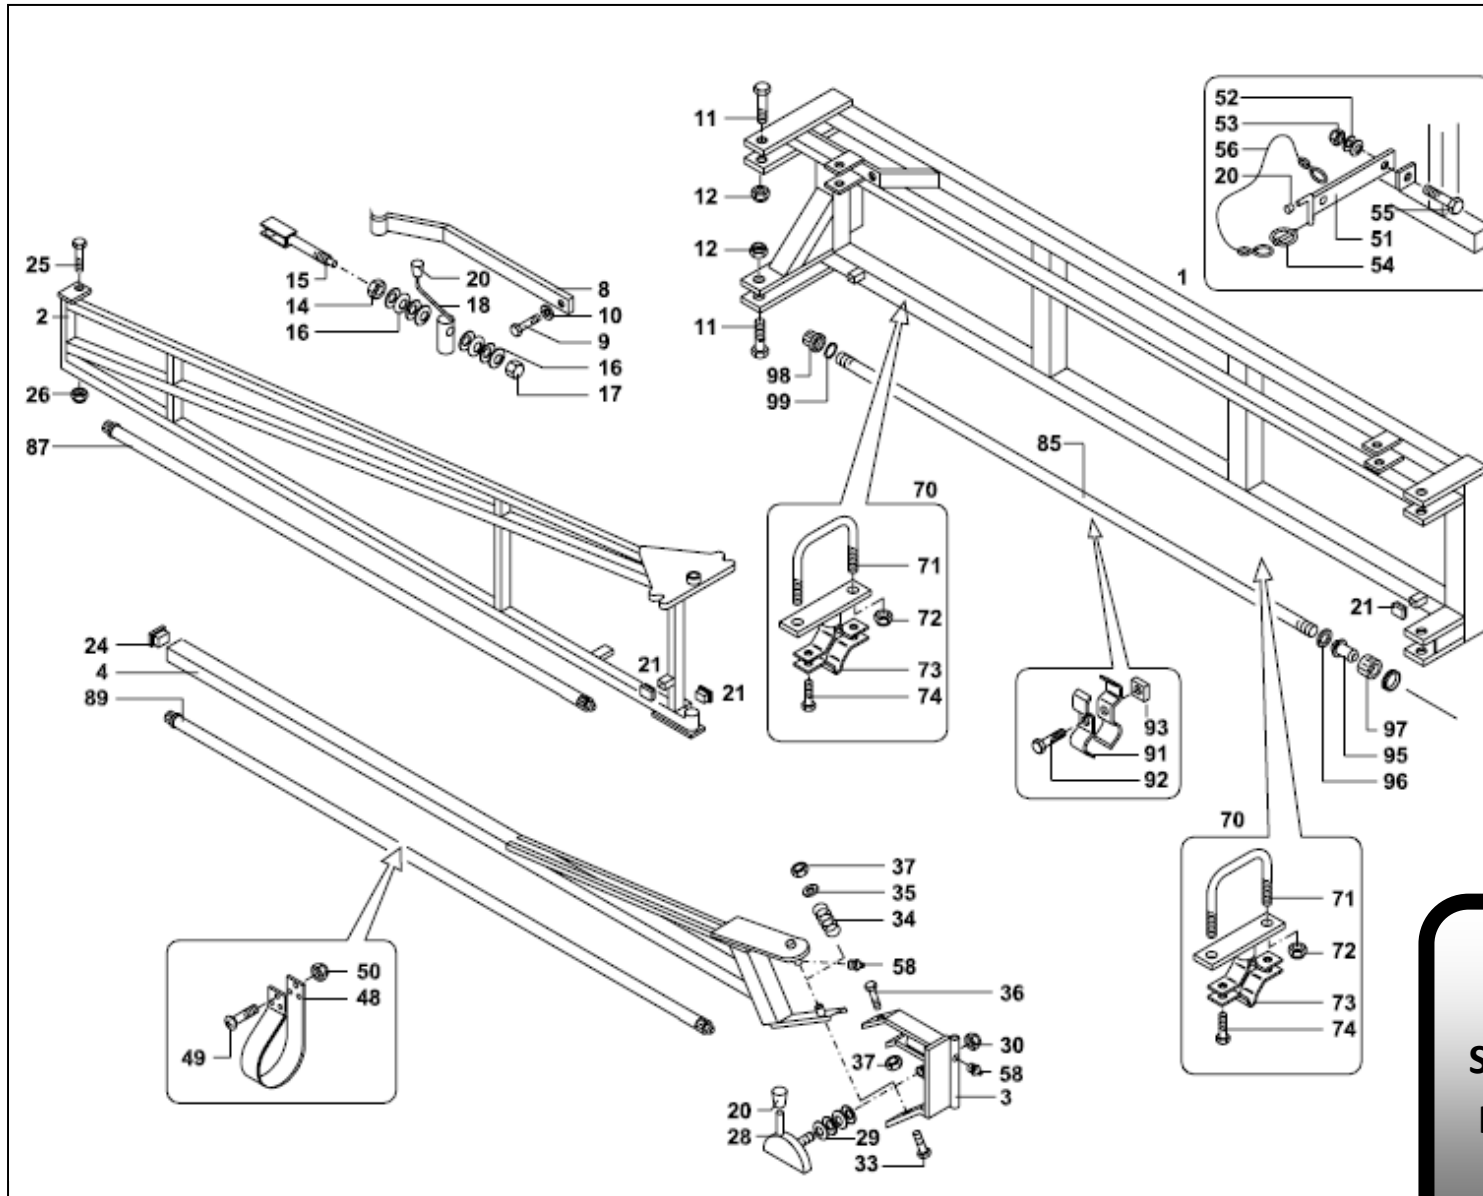

CROPLANDS PART NUMBERS: MGB12-BARE – BDM MANUAL BOOM 12.5m

98 A210020

NOTE

**SOME PARTS ARE NON-STOCK
ITEMS AND MAY NEED TO BE
ORDERED**