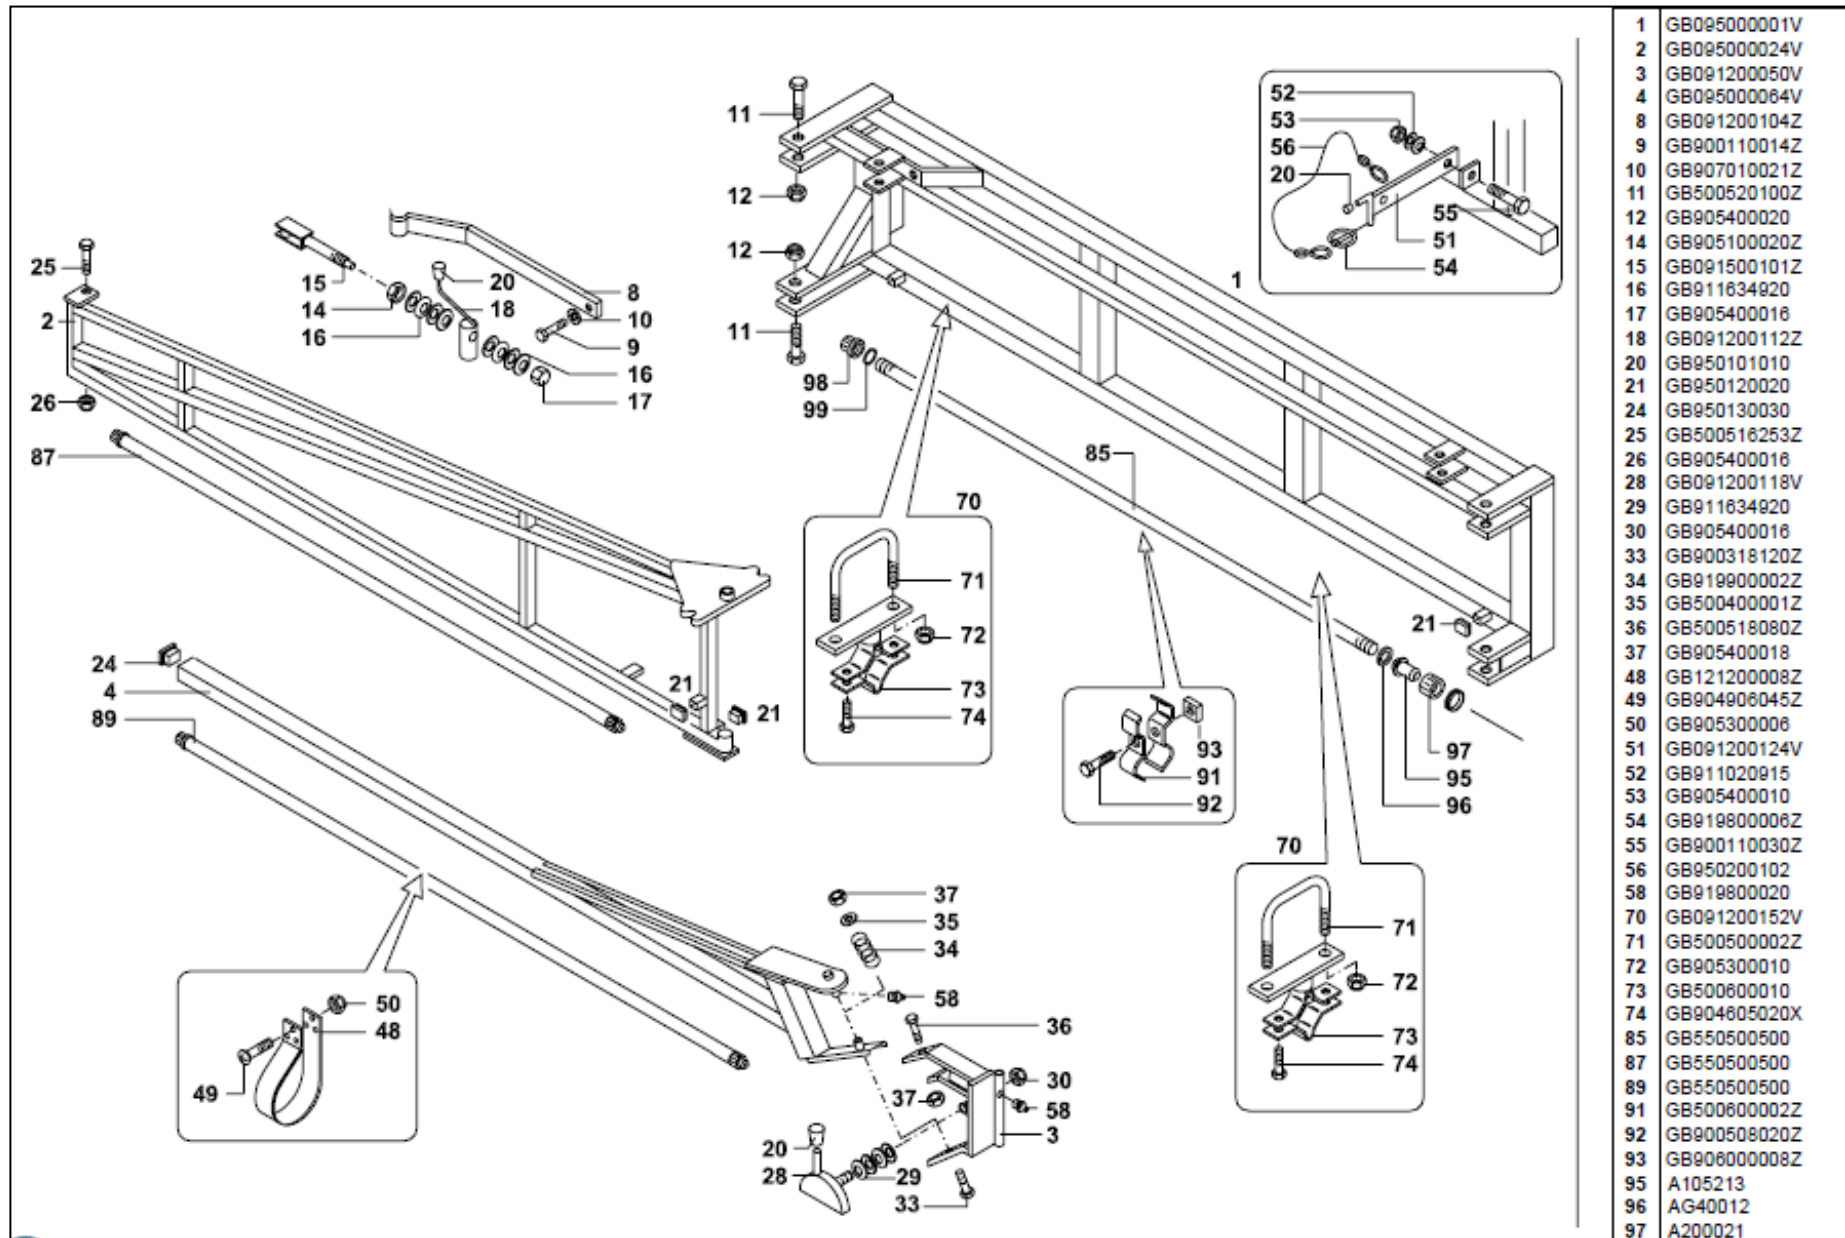

CROPLANDS PART NUMBERS: MGB12-BARE – BDM MANUAL BOOM 12.5m

98 A210020

NOTE

**SOME PARTS ARE NON-STOCK
ITEMS AND MAY NEED TO BE
ORDERED**