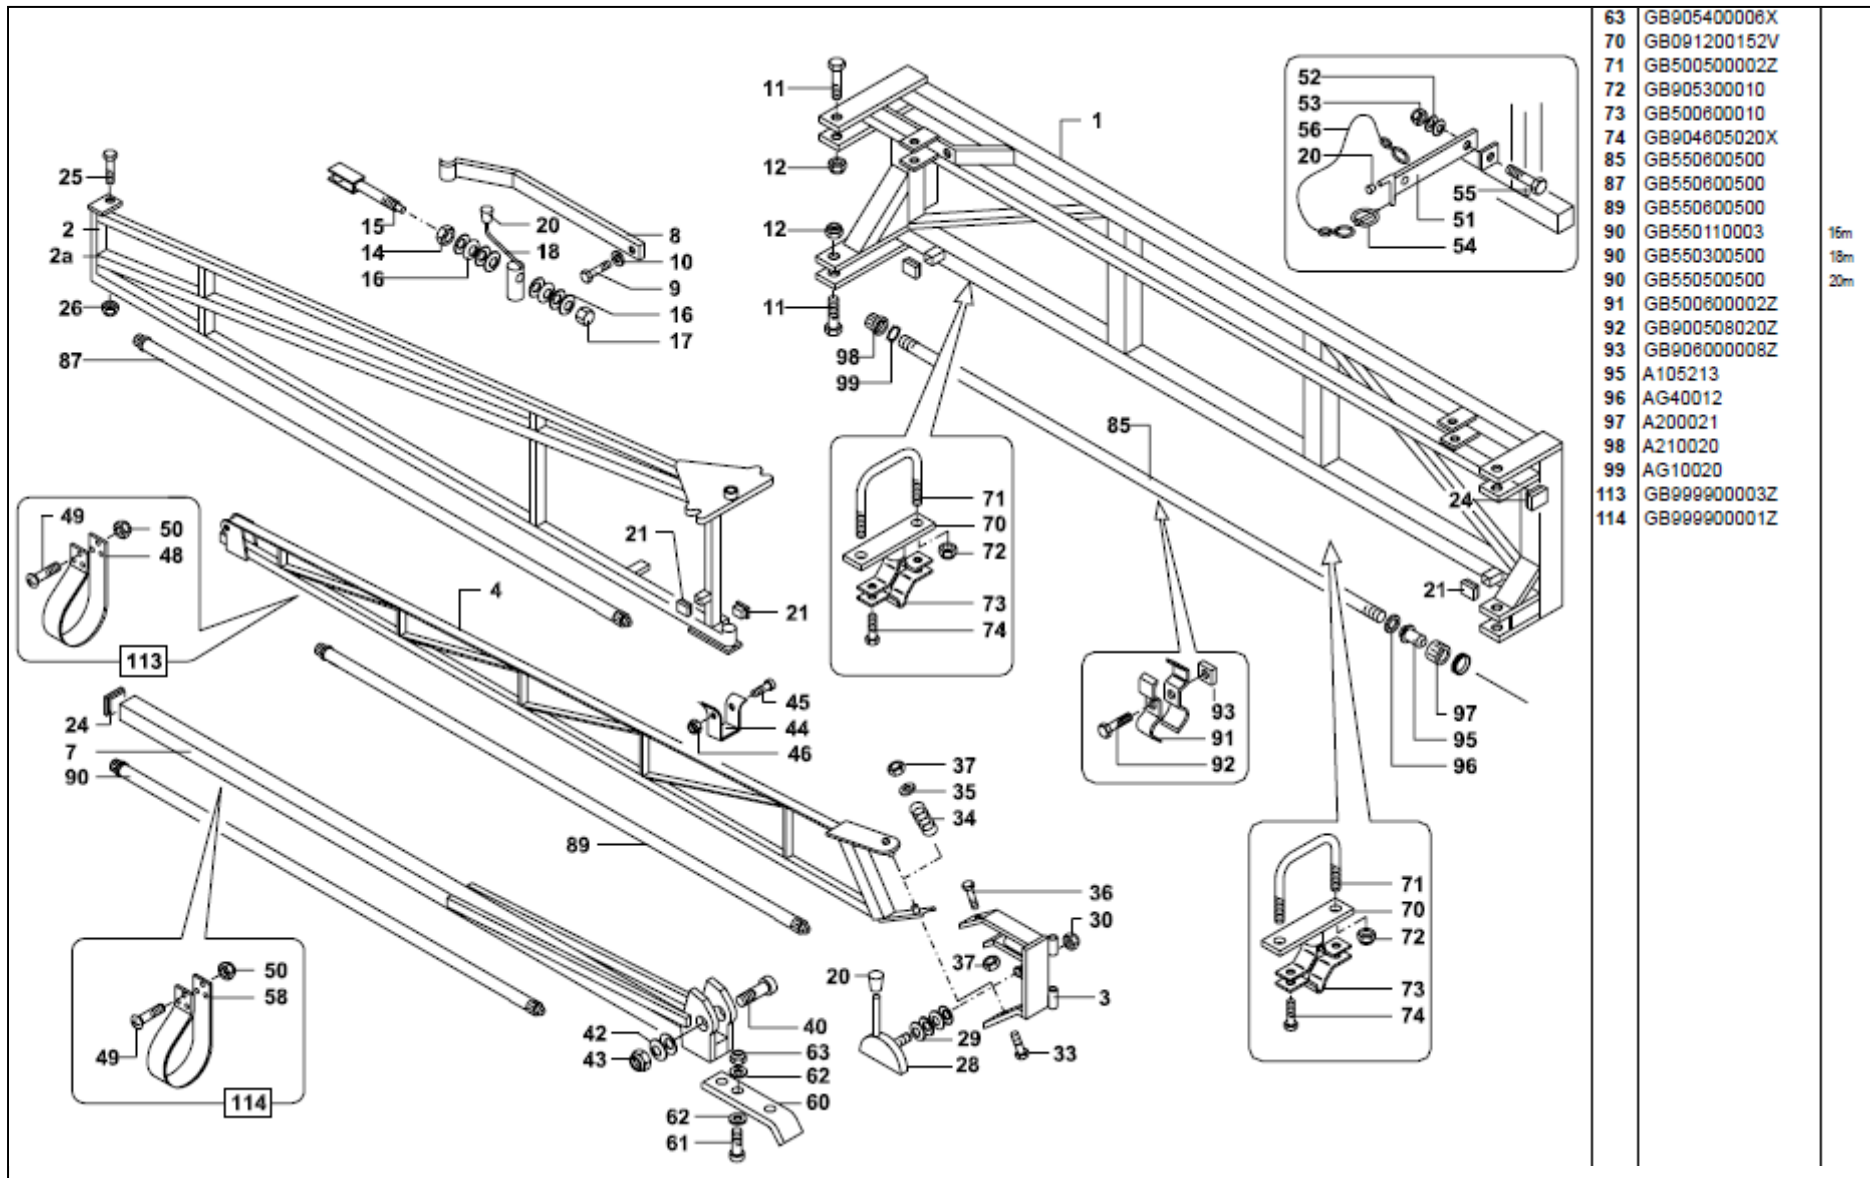

## CROPLANDS PART NUMBERS: MGB16 – BDM MANUAL BOOM 16m C/W SELF LEVELER

- 1 GB380800010V
- 2 GB380100021V
- 3 GB380100015Z
- 4 GB380100033Z
- 8 GB950300001
- 9 GB907112036Z
- 10 GB905400012
- 11 GB380100048Z
- 12 GB919900008Z
- 13 GB919800015
- 14 GB380100041Z
- 15 GB380100007Z
- 16 GB950200020
- 17 GB900312085Z
- 18 GB911225915
- 19 GB905400012
- 20 GB950140040
- 21 GB950101010
- 24 GB380500047V
- 25 GB500500002Z
- 26 GB905300010
- 27 GB920100015
- 28 GB900708020Z
- 29 GB905400008
- 30 GB380500048Z
- 31 GB500500030Z
- 32 GB905300006
- 33 GB919800045
- 34 GB500700116
- 35 GB919800046
- 50 GB993801001Z
- 51 GB993801002Z
- 52 GB993805001

**NOTE**  
SOME PARTS ARE NON-STOCK  
ITEMS AND MAY NEED TO BE  
ORDERED