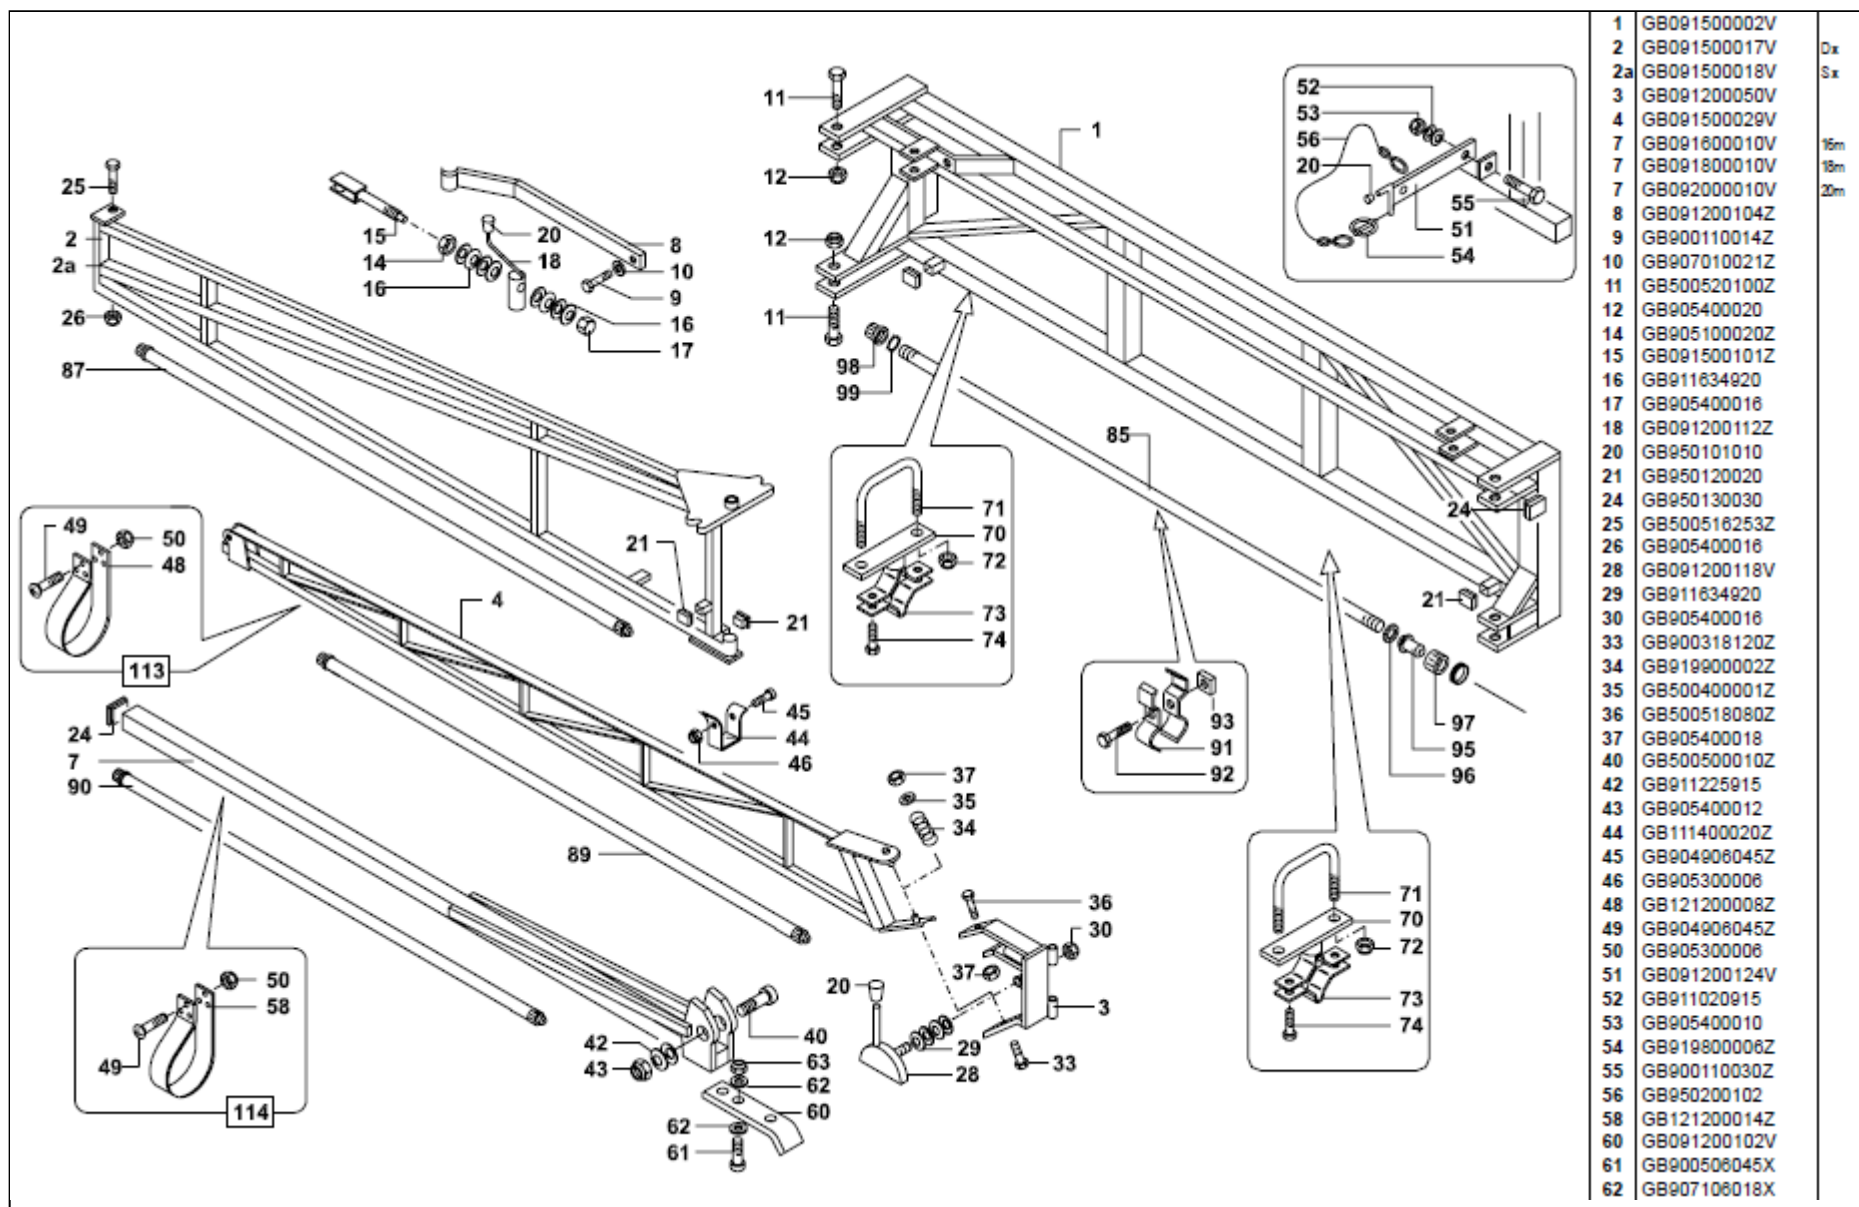

## CROPLANDS PART NUMBERS: MGB16 – BDM MANUAL BOOM 16m C/W SELF LEVELER

- 1 GB380800010V
- 2 GB380100021V
- 3 GB380100015Z
- 4 GB380100033Z
- 8 GB950300001
- 9 GB907112036Z
- 10 GB905400012
- 11 GB380100048Z
- 12 GB919900008Z
- 13 GB919800015
- 14 GB380100041Z
- 15 GB380100007Z
- 16 GB950200020
- 17 GB900312085Z
- 18 GB911225915
- 19 GB905400012
- 20 GB950140040
- 21 GB950101010
- 24 GB380500047V
- 25 GB500500002Z
- 26 GB905300010
- 27 GB920100015
- 28 GB900708020Z
- 29 GB905400008
- 30 GB380500048Z
- 31 GB500500030Z
- 32 GB905300006
- 33 GB919800045
- 34 GB500700116
- 35 GB919800046
- 50 GB993801001Z
- 51 GB993801002Z
- 52 GB993805001

**NOTE**  
SOME PARTS ARE NON-STOCK  
ITEMS AND MAY NEED TO BE  
ORDERED