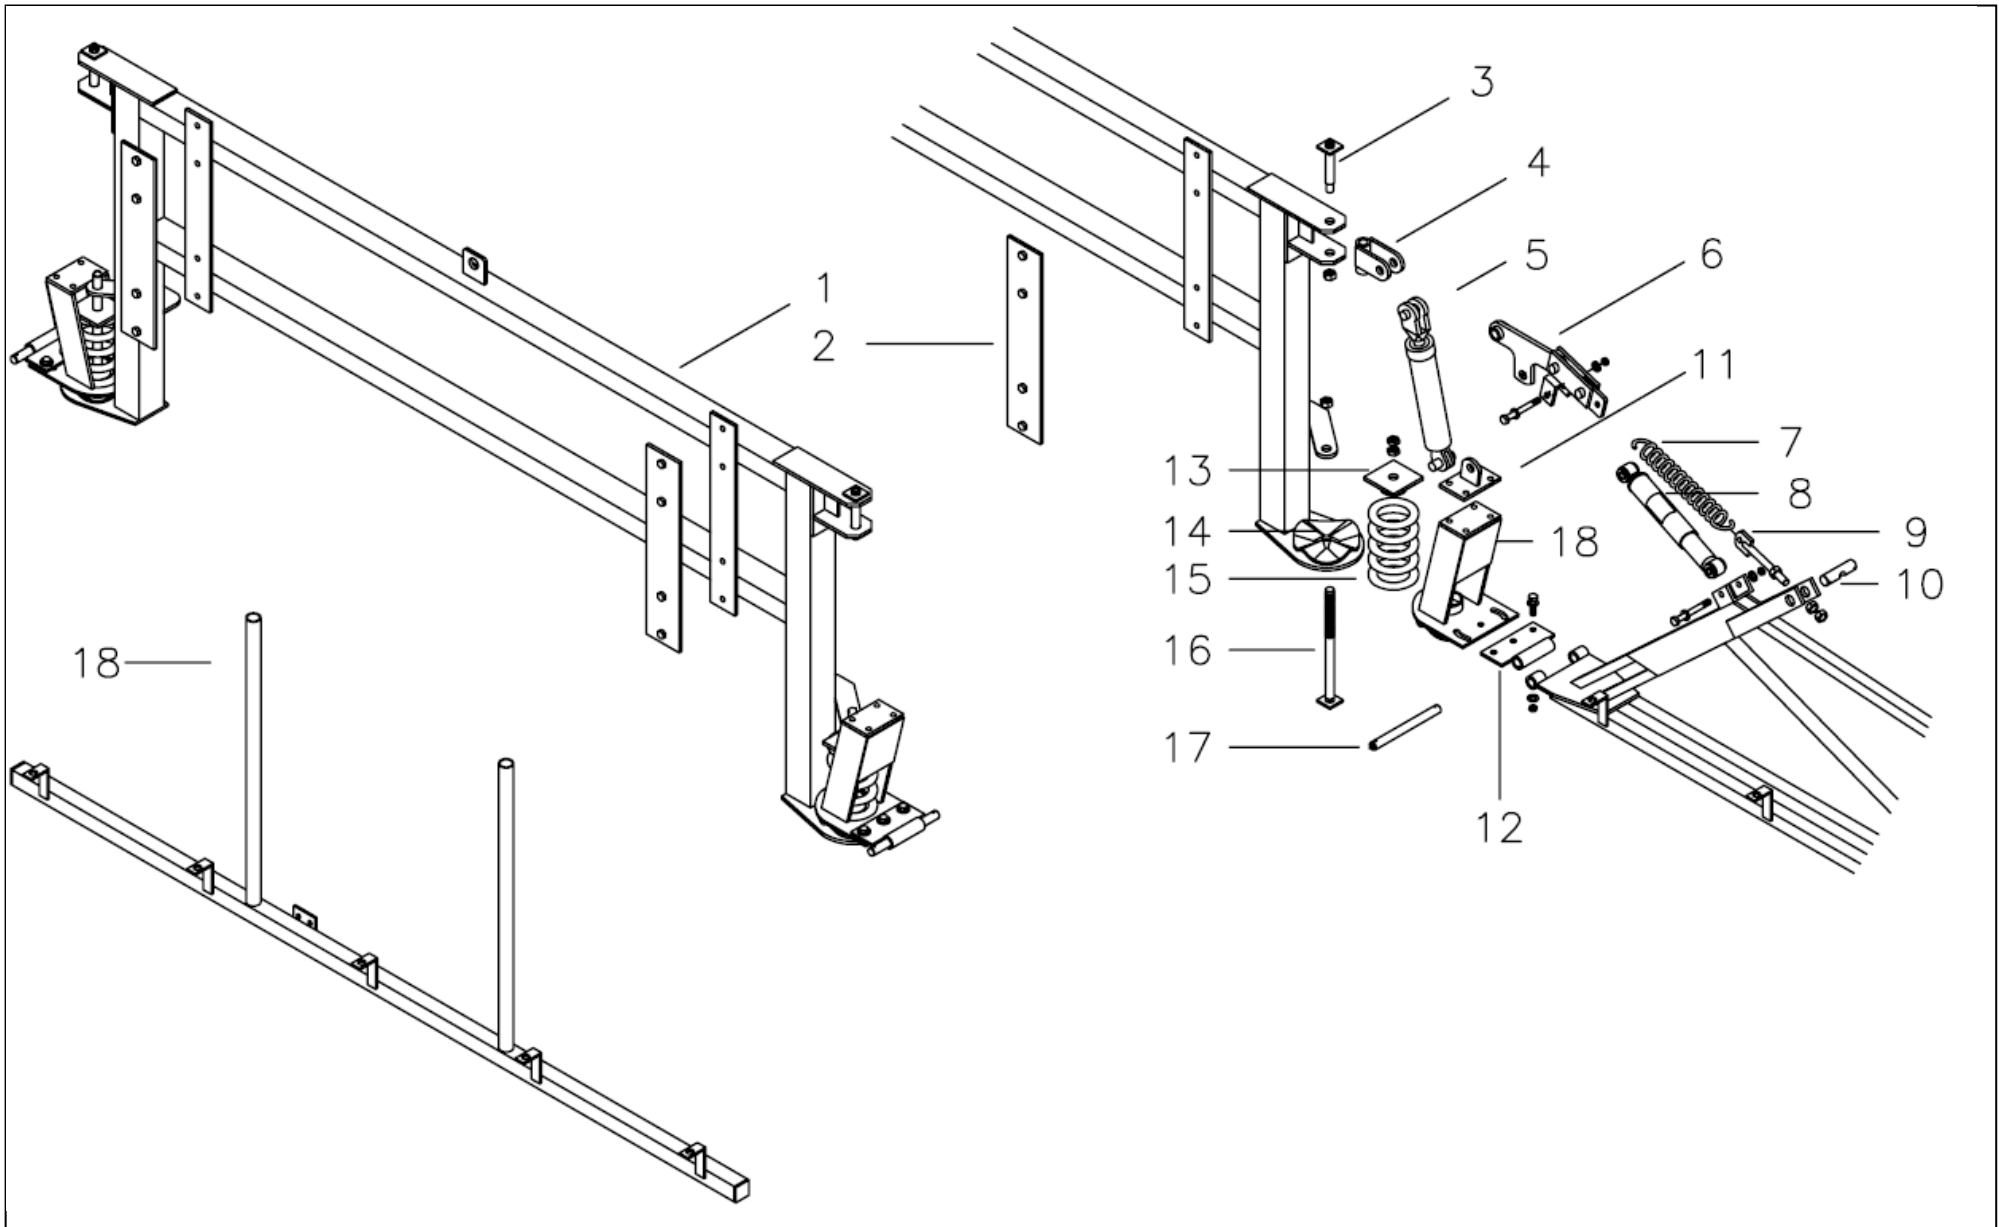

## CROPLANDS PART NUMBERS: ML18-BARE – LANDMASTER BOOM 18m

ITEM No.	PART NUMBER	DESCRIPTION	QTY
1	ML16/1	CENTRE SECTION ASSEMBLY	1
2	ML16/1A	CLAMP PLATE	2
3	MP-411	PIN, TOP	2
4	MP-412	HINGE, TOP	2
5	MP-407	CYLINDER	2
6	MP-404 (MP-404/18)	KNEE ACTION ASSEMBLY	2
7	MP-519	SPRING	2 (4/18m)
8	MTSA	SHOCK ABSORBER	2
9	MP-413	ADJUSTING SCREW	2 (4/18m)
10	MP-414 (MP-414/18)	PIN	2
11	MP-420	CYLINDER MOUNT CLEVIS	2
12	MP-417	HINGE PLATE	2
13	MP-418	PLATE, SPRING	2
14	MP-406	WAVE PLATE	4
15	MP-405	SPRING	2
16	MP-415	THREADED ROD	2
17	MP-416	PIN, HINGE	2
18	MP-420	PIVOT ARM ASSEMBLY	2

### 18m WING ASSEMBLY

ITEM No.	PART NUMBER	DESCRIPTION	QTY
1	ML18/2R	LANDMASTER BOOM, R.H	1
	ML18/2L	LANDMASTER BOOM, L.H	1
2	MP-419	BREAK AWAY ASSEMBLY	2
3	MP-521	SKID	2
4	MP-520	BUMPER BRACKET ASSEMBLY	2