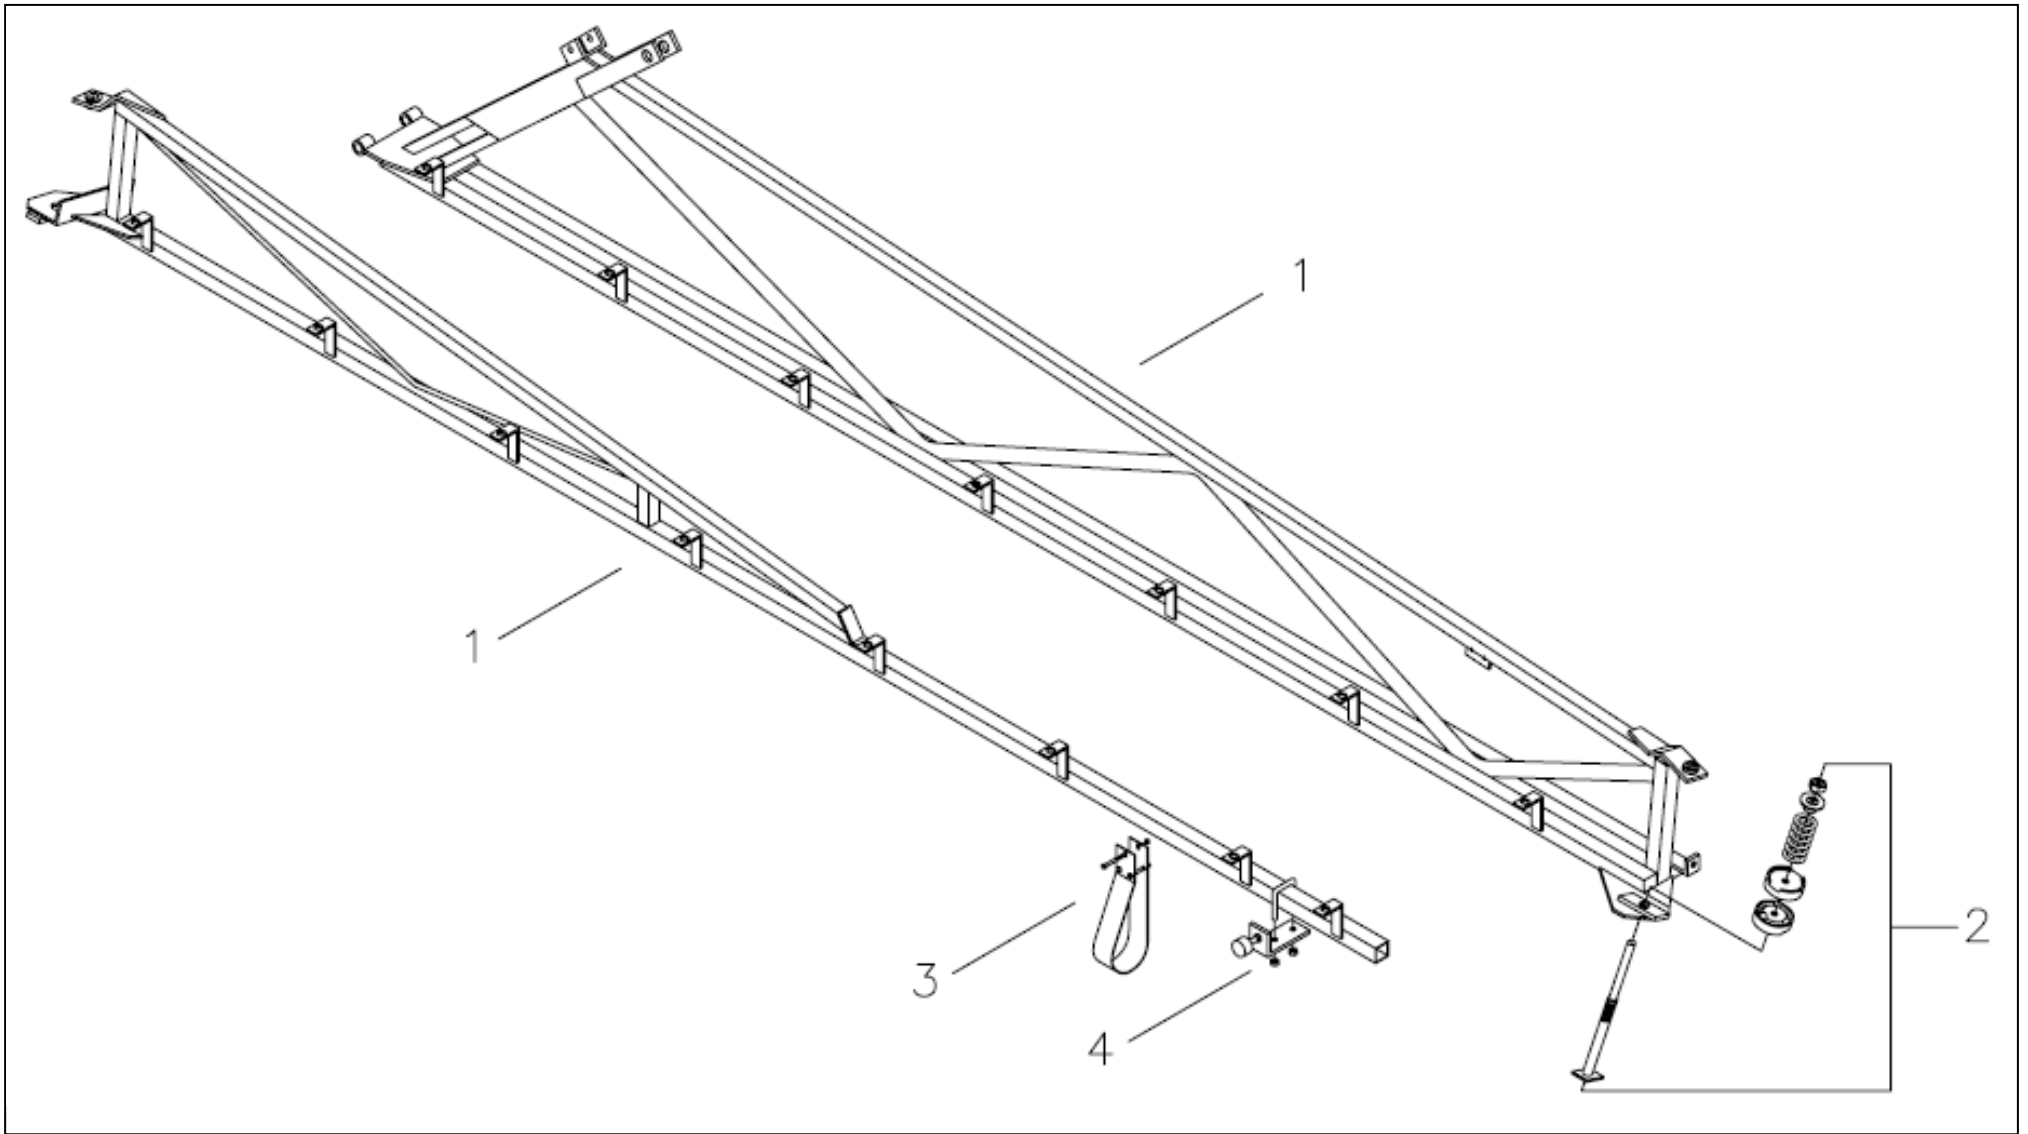

## CROPLANDS PART NUMBERS: ML18-BARE – LANDMASTER BOOM 18m

ITEM No.	PART NUMBER	DESCRIPTION	QTY
1	ML16/1	CENTRE SECTION ASSEMBLY	1
2	ML16/1A	CLAMP PLATE	2
3	MP-411	PIN, TOP	2
4	MP-412	HINGE, TOP	2
5	MP-407	CYLINDER	2
6	MP-404 (MP-404/18)	KNEE ACTION ASSEMBLY	2
7	MP-519	SPRING	2 (4/18m)
8	MTSA	SHOCK ABSORBER	2
9	MP-413	ADJUSTING SCREW	2 (4/18m)
10	MP-414 (MP-414/18)	PIN	2
11	MP-420	CYLINDER MOUNT CLEVIS	2
12	MP-417	HINGE PLATE	2
13	MP-418	PLATE, SPRING	2
14	MP-406	WAVE PLATE	4
15	MP-405	SPRING	2
16	MP-415	THREADED ROD	2
17	MP-416	PIN, HINGE	2
18	MP-420	PIVOT ARM ASSEMBLY	2

### 18m WING ASSEMBLY

ITEM No.	PART NUMBER	DESCRIPTION	QTY
1	ML18/2R	LANDMASTER BOOM, R.H	1
	ML18/2L	LANDMASTER BOOM, L.H	1
2	MP-419	BREAK AWAY ASSEMBLY	2
3	MP-521	SKID	2
4	MP-520	BUMPER BRACKET ASSEMBLY	2