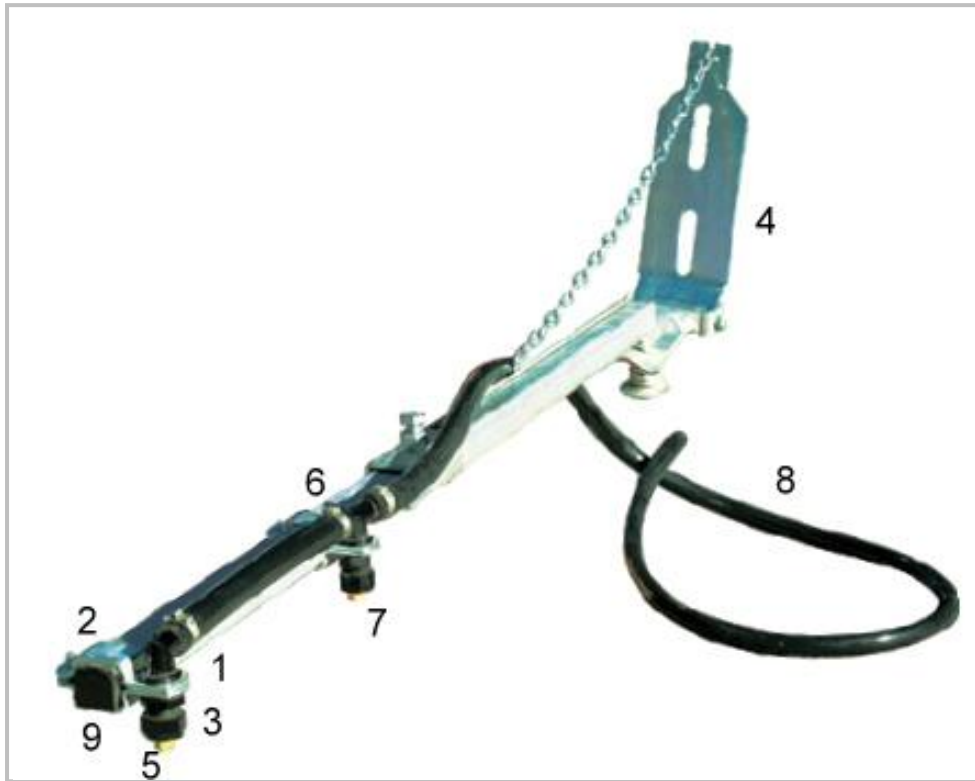

CROPLANDS PART NUMBERS: MSO BOOM TREELINER

ITEM	PART NUMBER	DESCRIPTION
1	8121-NYB-540TD	ELBOW SHANK NYLON 11/16" M – 1/
2	AA111SQ-1	CLAMP VARI SPACING SQUARE 1"
3	CP8027-NYB	CAP NOZZLE NYLON 11/16" THREAD
4	MSO-BARE	BOOM UNDER TREE BARE
5	OC-04	JET OFF CENTRE #4 BRASS
6	8120-NYB-540TD	TEE SHANK NYLON 11/16" M – 1/2"
7	TDAM-11002	AIR MIX JET 110 DEGREE #02
8	HPW12	HOSE 12MM
9	P780X25	25MM PVC PLUG 25X25MM
10	8079-PP-50	STRAINER TJ POLY 50MESH C/W SS (NOT SHOWN)