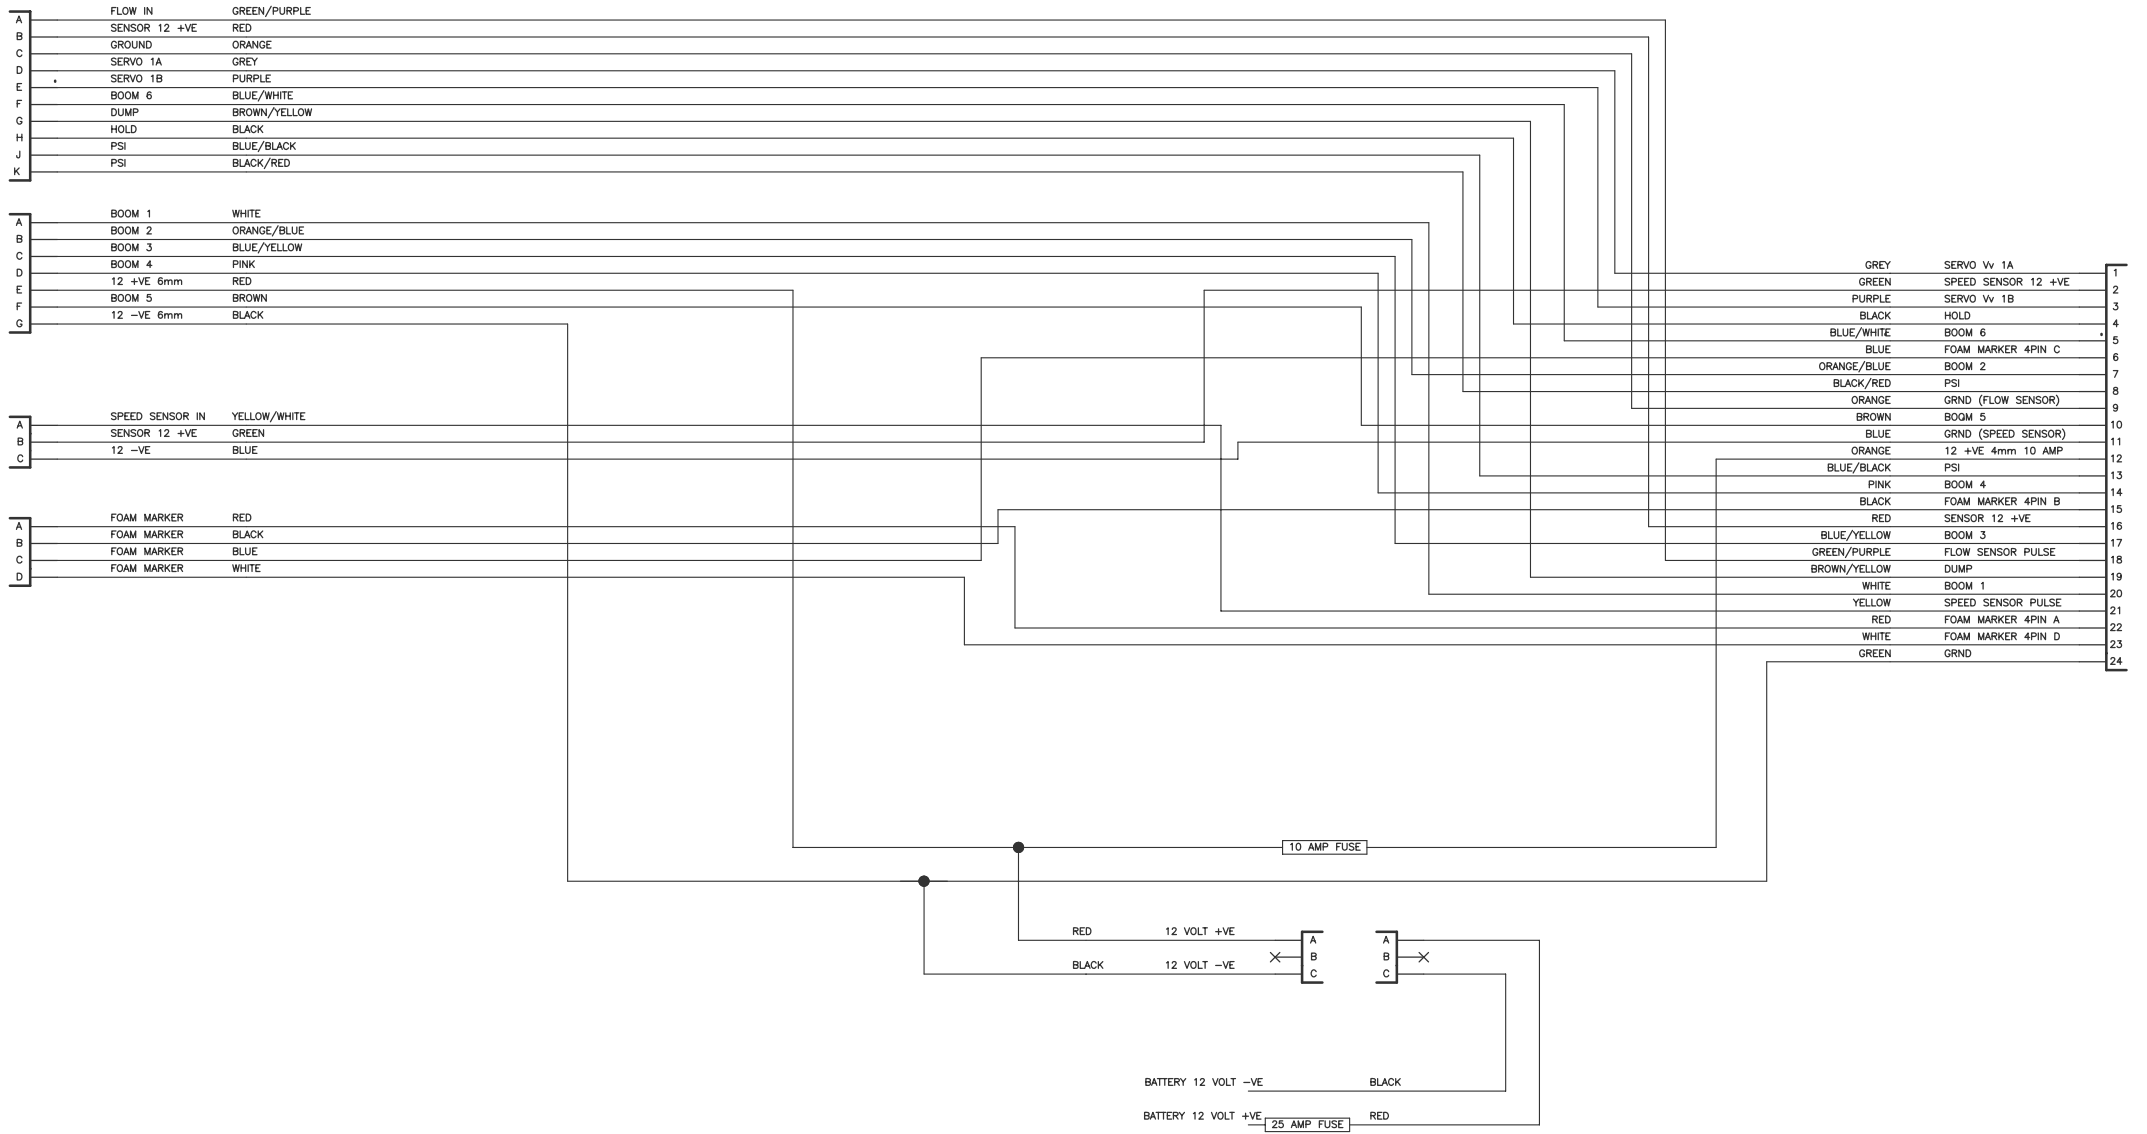

MT90LOOM/2 CONTROLLER LOOM TRACTOR END

ITEM	PART NUMBER	DESCRIPTION	QTY.
1		FUSE HOLDER 25AMP	1
2		F/M 3PIN METRI-PAK LGE	1
3		MALE 3PIN METRI-PAK LGE	1
4		FUSE HOLDER 10AMP	1
5		F/M 3PIN METRI-PAK SML	1
6		F/M 10PIN METRI PAK	1
7		4PIN WEATHERPAK TOWER	1
8		7PIN METRI PAK	1
9	HEE-024-F	CONNECTOR 24PIN TRACTOR	1
10	PG29	CABLE GLAND PLASTIC	1

MT90LOOM/2 CONTROLLER LOOM
TRACTOR END