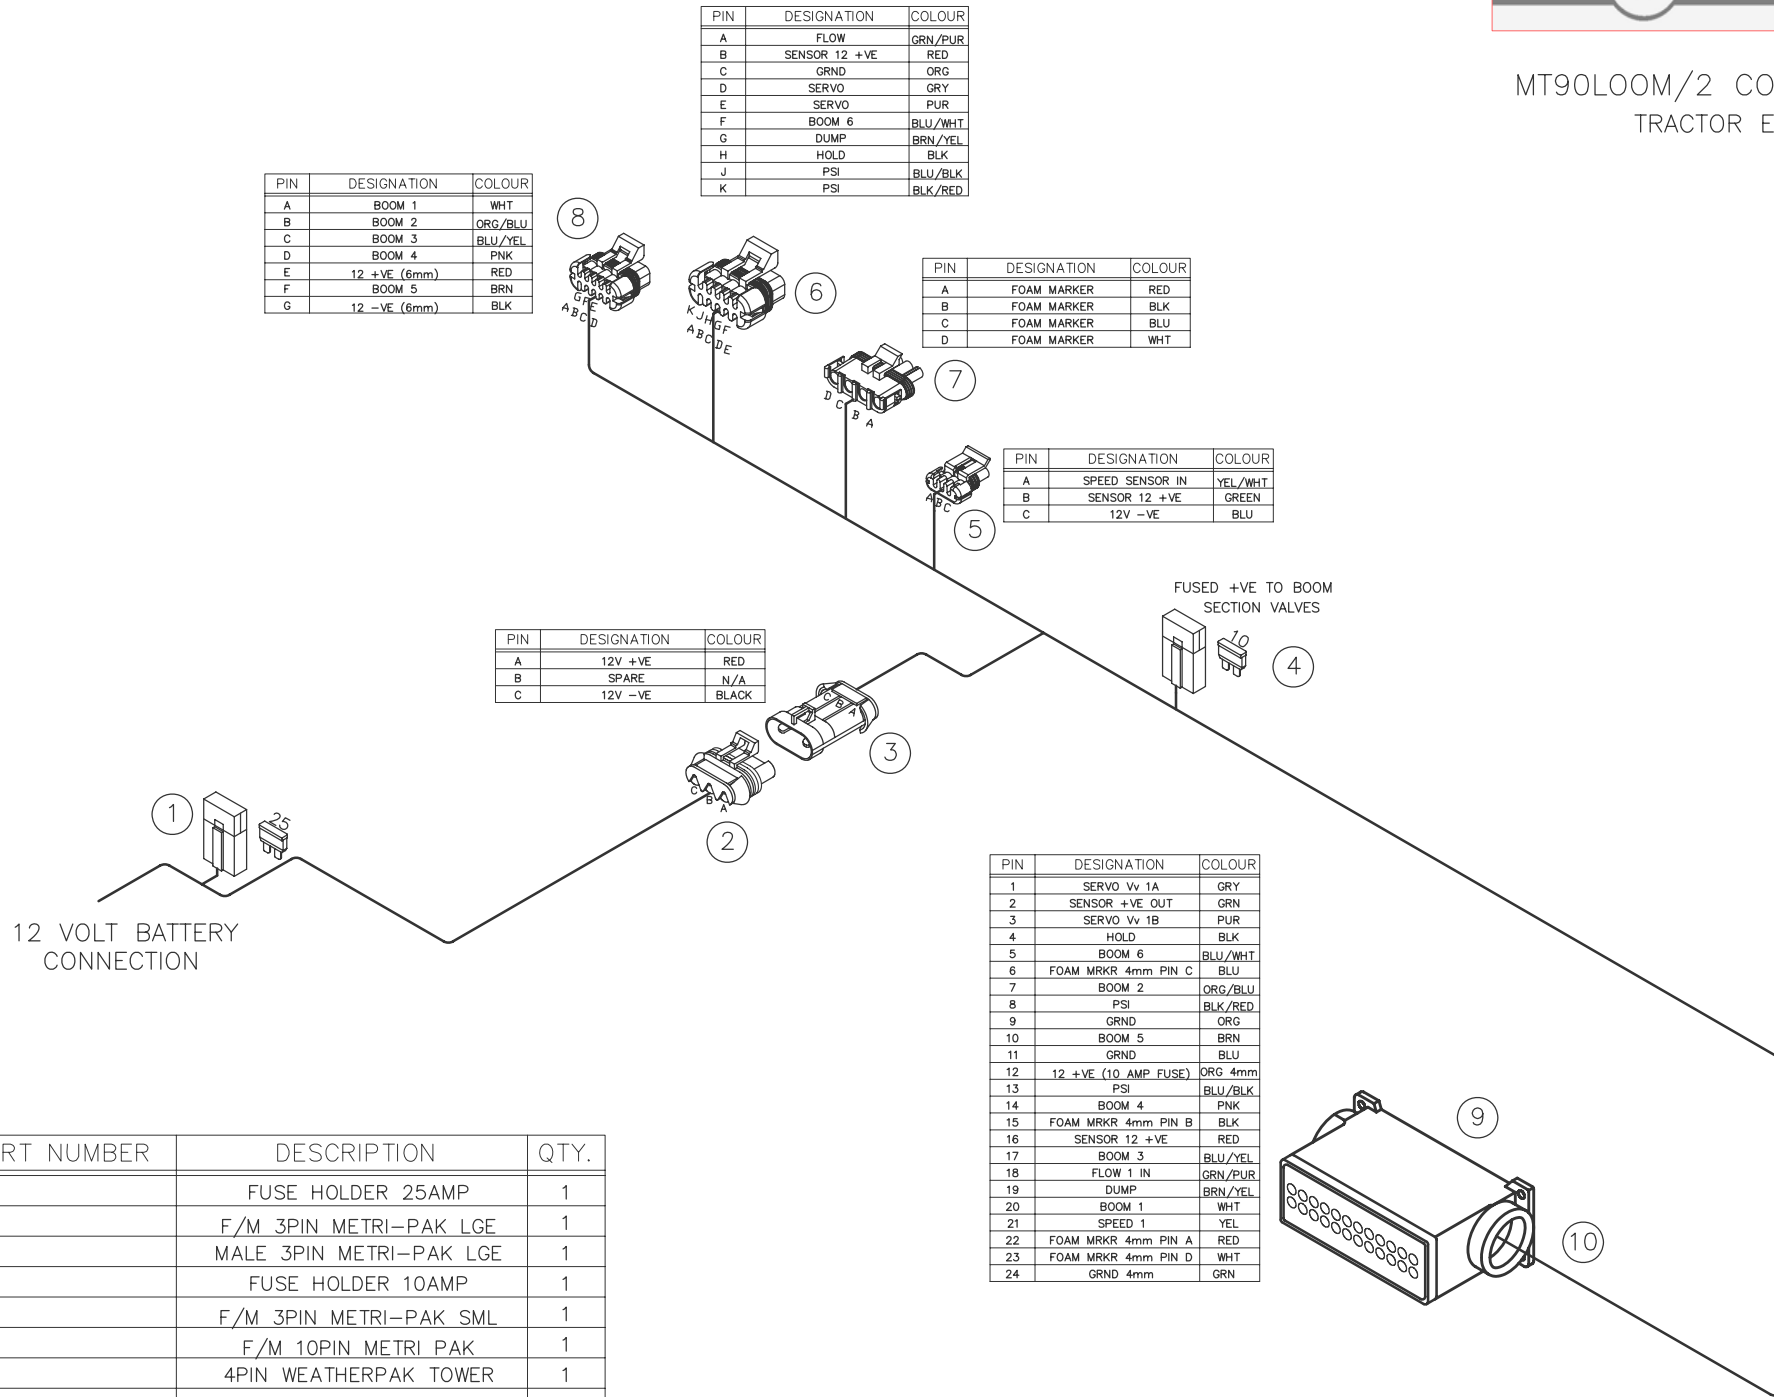

MT90LOOM/2 CONTROLLER LOOM TRACTOR END

ITEM	PART NUMBER	DESCRIPTION	QTY.
1		FUSE HOLDER 25AMP	1
2		F/M 3PIN METRI-PAK LGE	1
3		MALE 3PIN METRI-PAK LGE	1
4		FUSE HOLDER 10AMP	1
5		F/M 3PIN METRI-PAK SML	1
6		F/M 10PIN METRI PAK	1
7		4PIN WEATHERPAK TOWER	1
8		7PIN METRI PAK	1
9	HEE-024-F	CONNECTOR 24PIN TRACTOR	1
10	PG29	CABLE GLAND PLASTIC	1

MT90LOOM/2 CONTROLLER LOOM
TRACTOR END