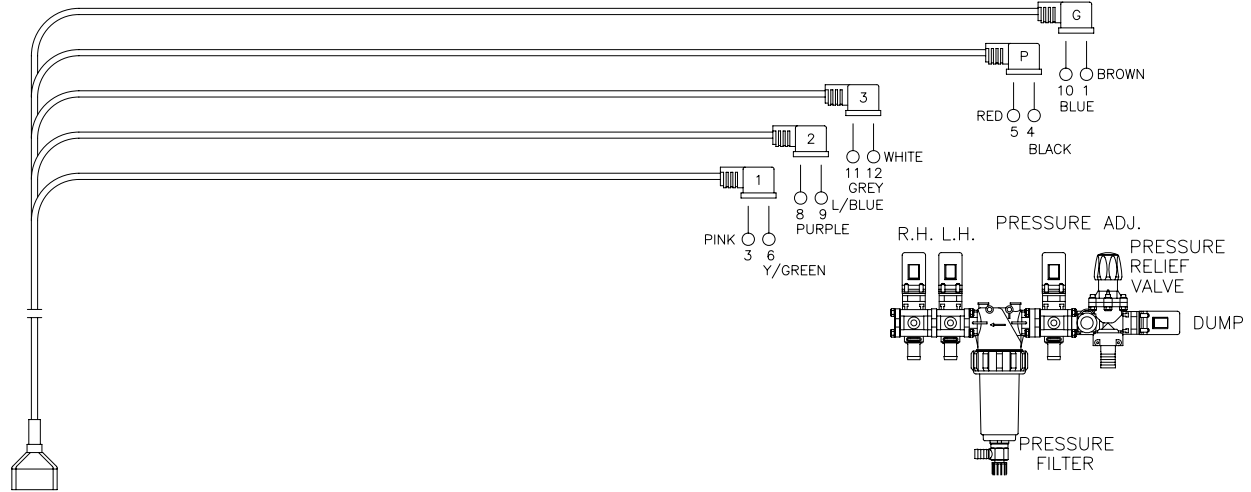

A4662530.220

ARAG CONTROL PANEL

A4662632

QUANTUM MIST WIRING DIAGRAM
ARAG ELECTRIC I-E4021

18th AUGUST 2008