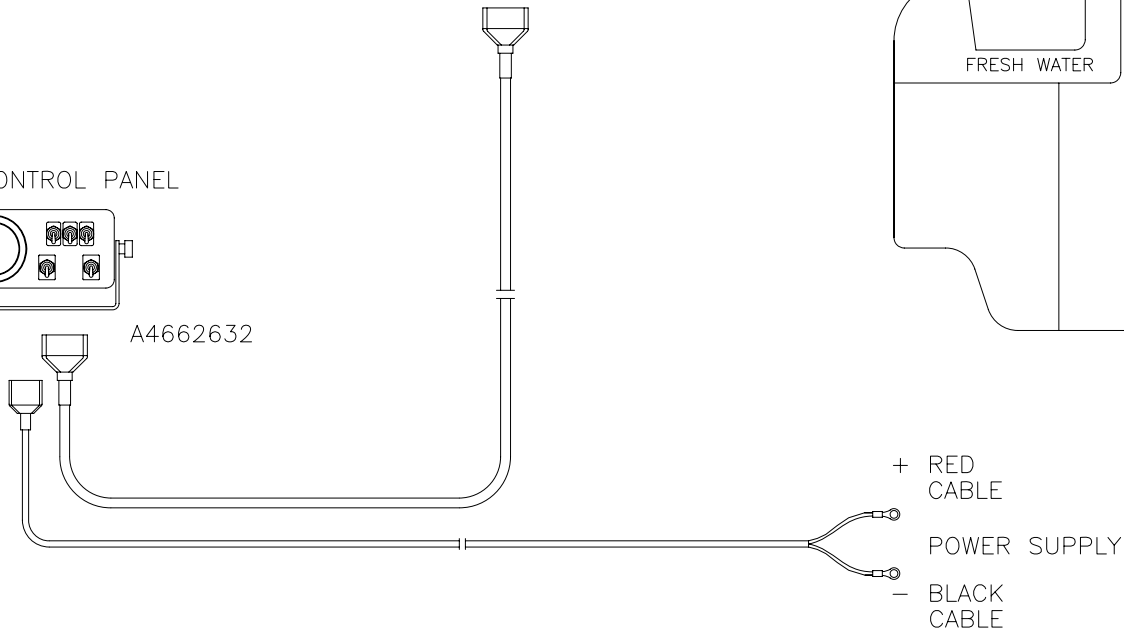

A4662530.220

ARAG CONTROL PANEL

A4662632

QUANTUM MIST WIRING DIAGRAM
ARAG ELECTRIC I-E4021

18th AUGUST 2008