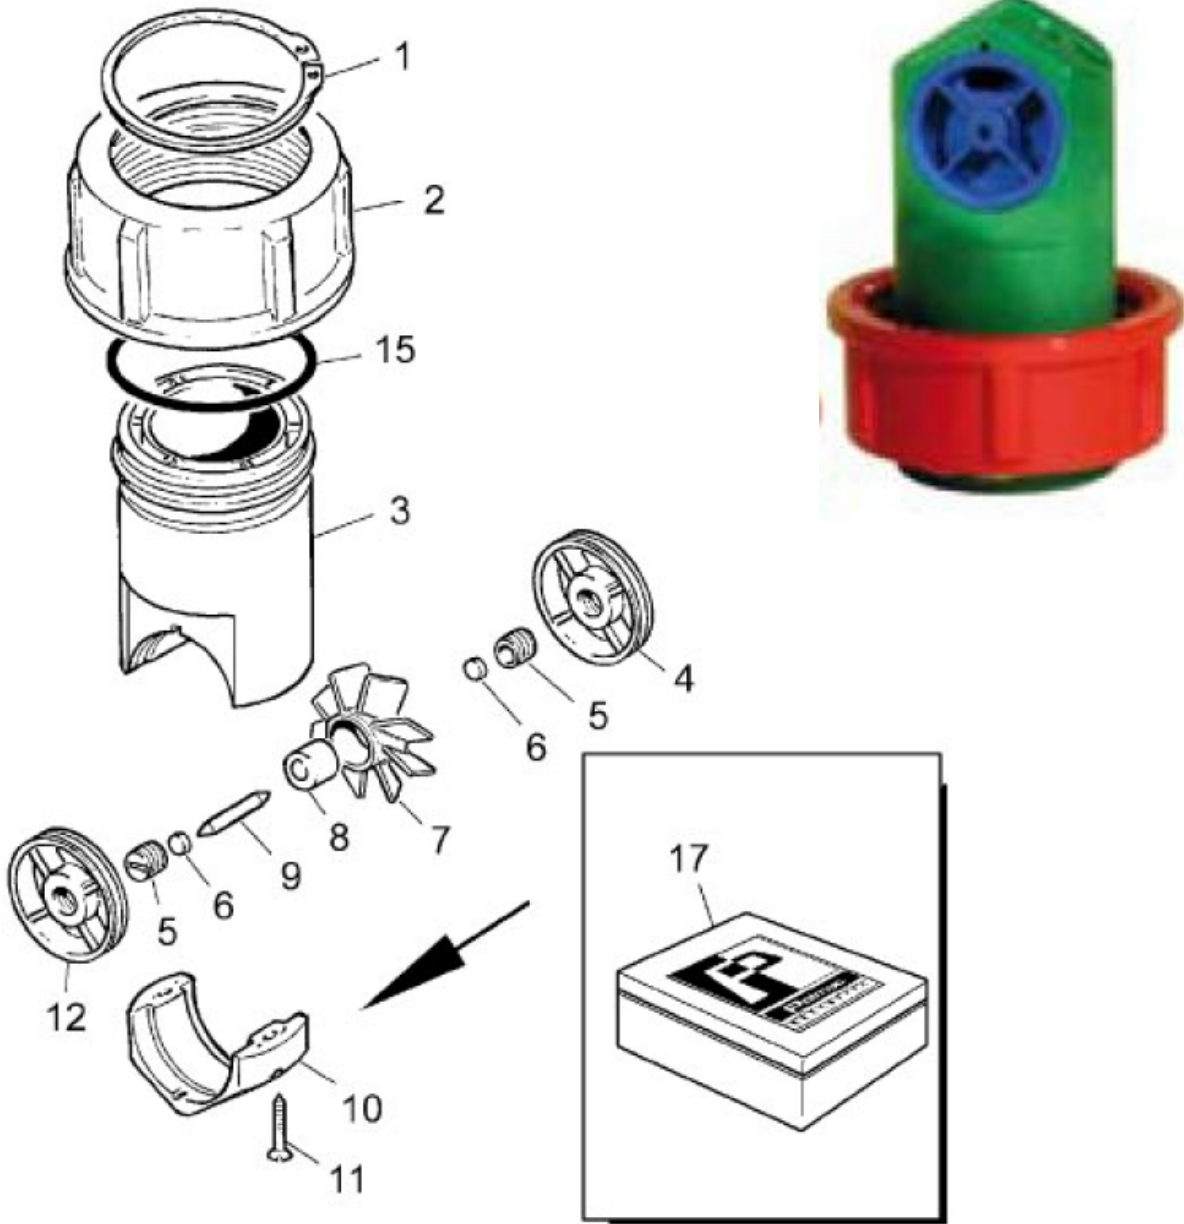

CROPLANDS PART NUMBERS: POL41316399 – RAPID CHECK UNIT 10-100 LPM

WHERE USED: POL00375908, POL00375908A, POL00375908T

Available Spare Parts

Position	Part Number	Description
7	POL31300925	Propeller Inox 1" Polmac
17	POL41317099	Turbine Kit Sapphire

Contents of Turbine Kit (POL41317099)

Position	Quantity
4	1
5	2
6	2
8	1
9	1
12	1