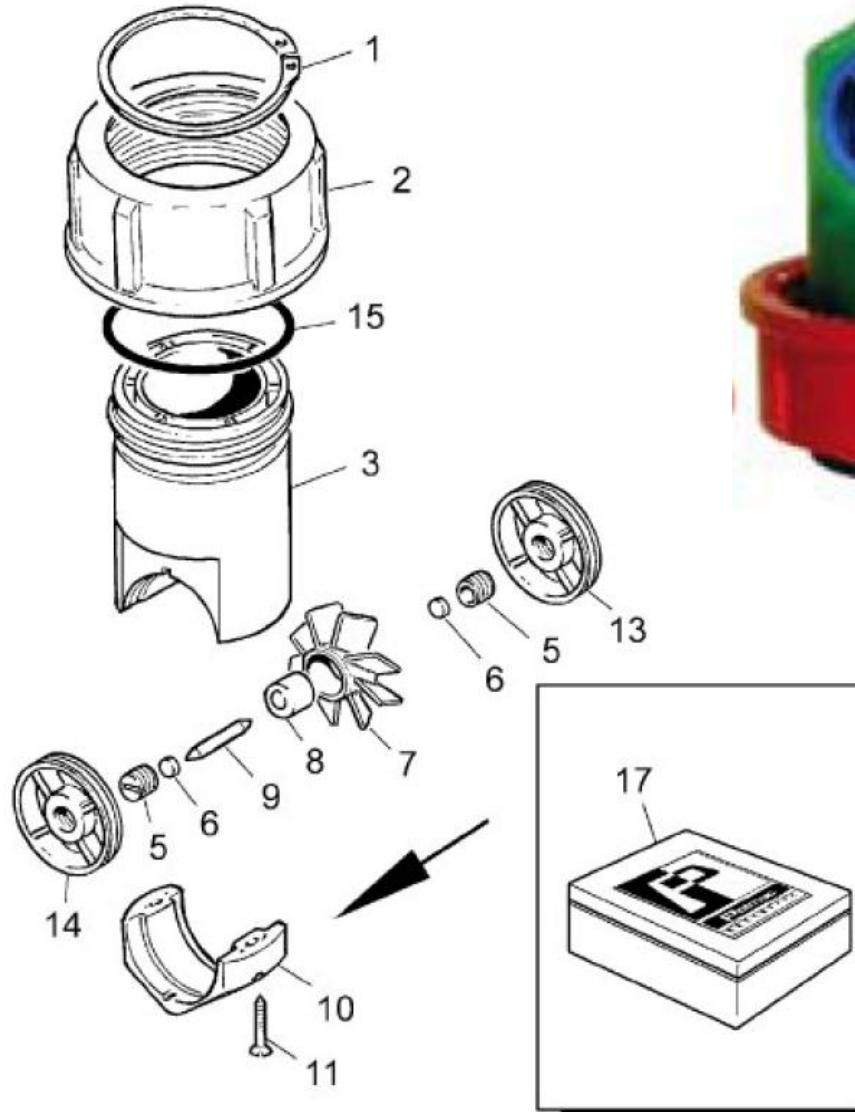

CROPLANDS PART NUMBERS: POL41316499 – RAPID CHECK UNIT 3-20 LPM

Available Spare Parts

Position	Part Number	Description
7	POL31300925	Propeller Inox 1" Polmac
17	POL41317099	Turbine Kit Sapphire

Contents of Turbine Kit (POL41317099)

Position	Quantity
5	2
6	2
8	1
9	1
13	1
14	1