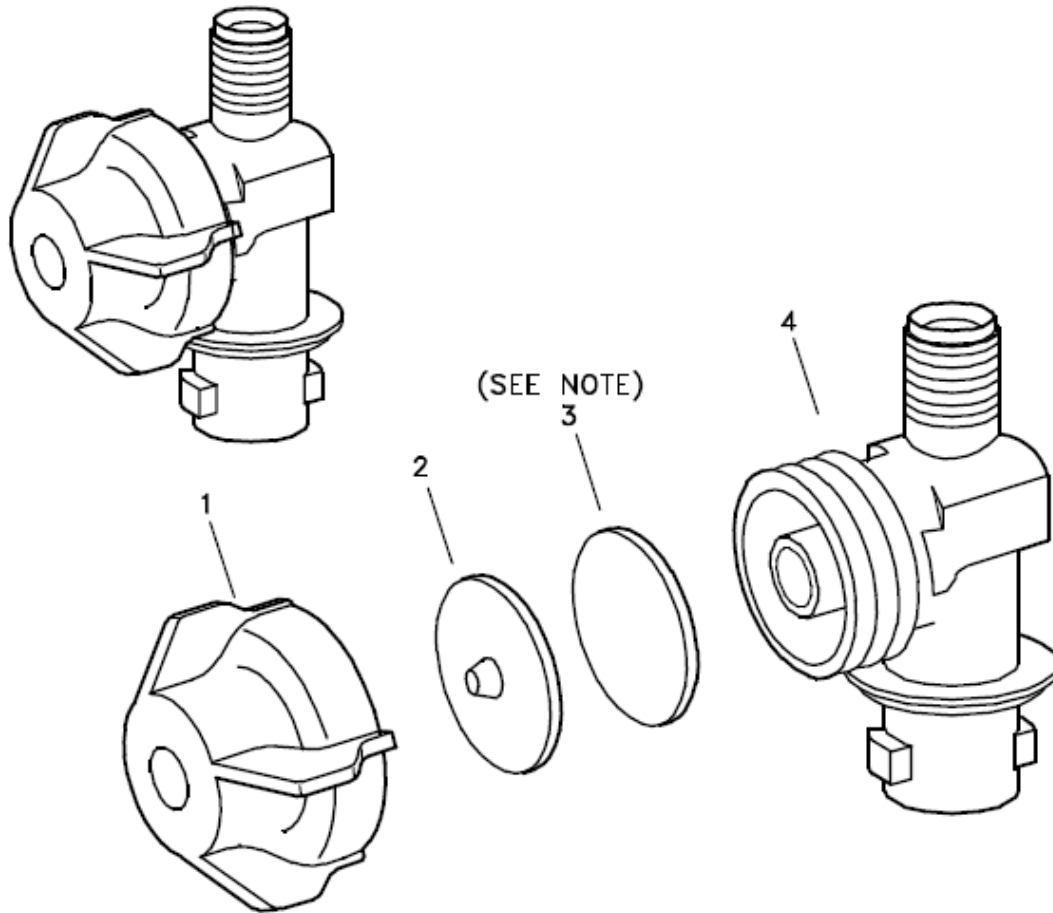

CROPLANDS PART NUMBERS: QJ8360-NYB - TEEJET BODY 1/4" MALE CHECK VALVE

ITEM	PART NO.	DISCRIPTION
1	21950-10-NYB	ChemSaver End Cap Assembly, Nylon (Black)
2	CP21953-EPR	Diaphragm, EPDM Rubber (Standard)
	CP21953-VI	Diaphragm, Viton (Optional)
3	CP6227-TEF *	Diaphragm, Teflon (Optional) see NOTE
4	CP18671-NYB	Body, Nylon (Black)

No. QJ8360-NYB Diaphragm Check Valve Quick TeeJet Nozzle Body Asb.

Note: *When the #6227-TEF Teflon Diaphragm is used, it is placed in the assembly in front of the #CP21953-EPR EPDM Rubber Diaphragm.