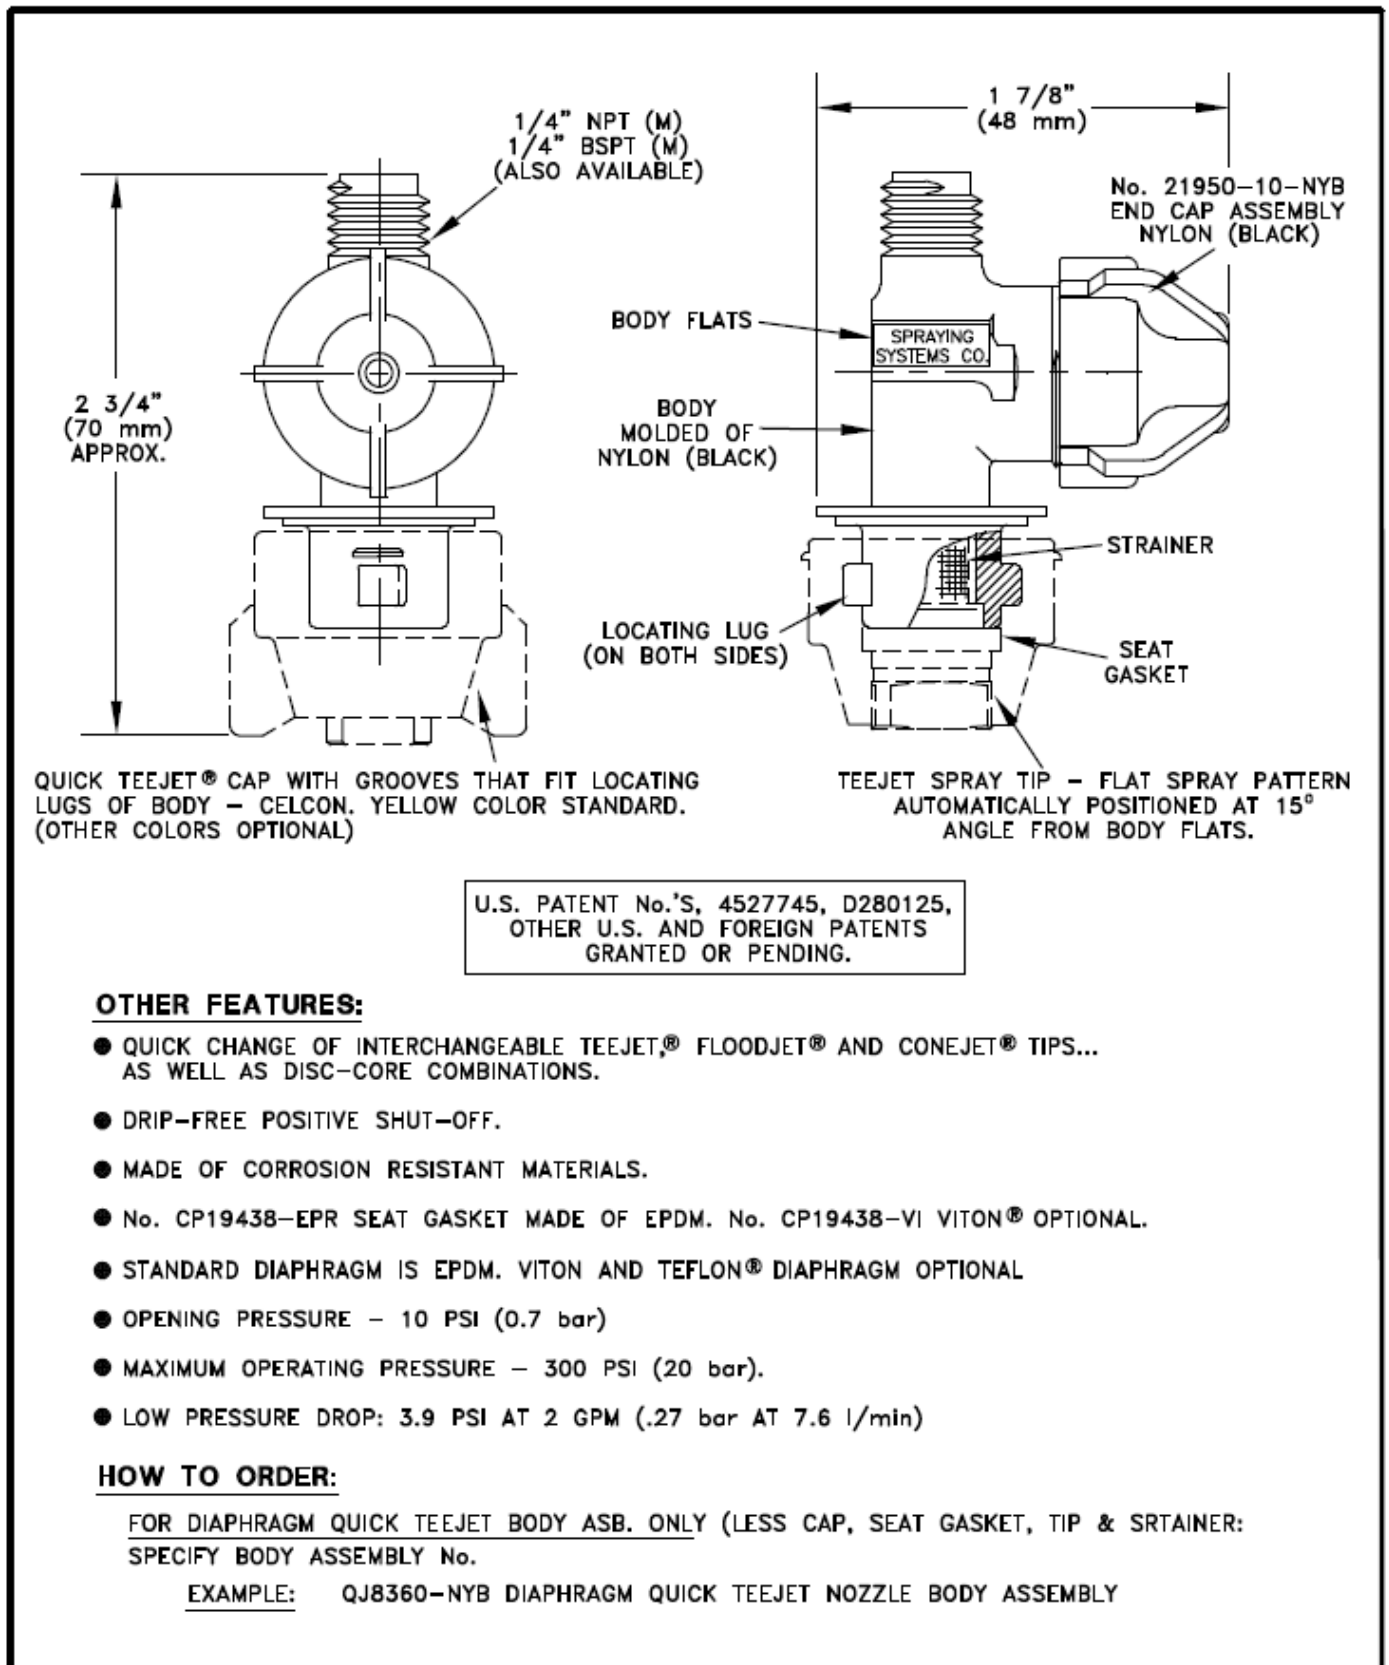

CROPLANDS PART NUMBERS: QJ8360-NYB - TEEJET BODY 1/4" MALE CHECK VALVE

ITEM	PART NO.	DISCRIPTION
1	21950-10-NYB	ChemSaver End Cap Assembly, Nylon (Black)
2	CP21953-EPR	Diaphragm, EPDM Rubber (Standard)
	CP21953-VI	Diaphragm, Viton (Optional)
3	CP6227-TEF *	Diaphragm, Teflon (Optional) see NOTE
4	CP18671-NYB	Body, Nylon (Black)

No. QJ8360-NYB Diaphragm Check Valve Quick TeeJet Nozzle Body Asb.

Note: *When the #6227-TEF Teflon Diaphragm is used, it is placed in the assembly in front of the #CP21953-EPR EPDM Rubber Diaphragm.