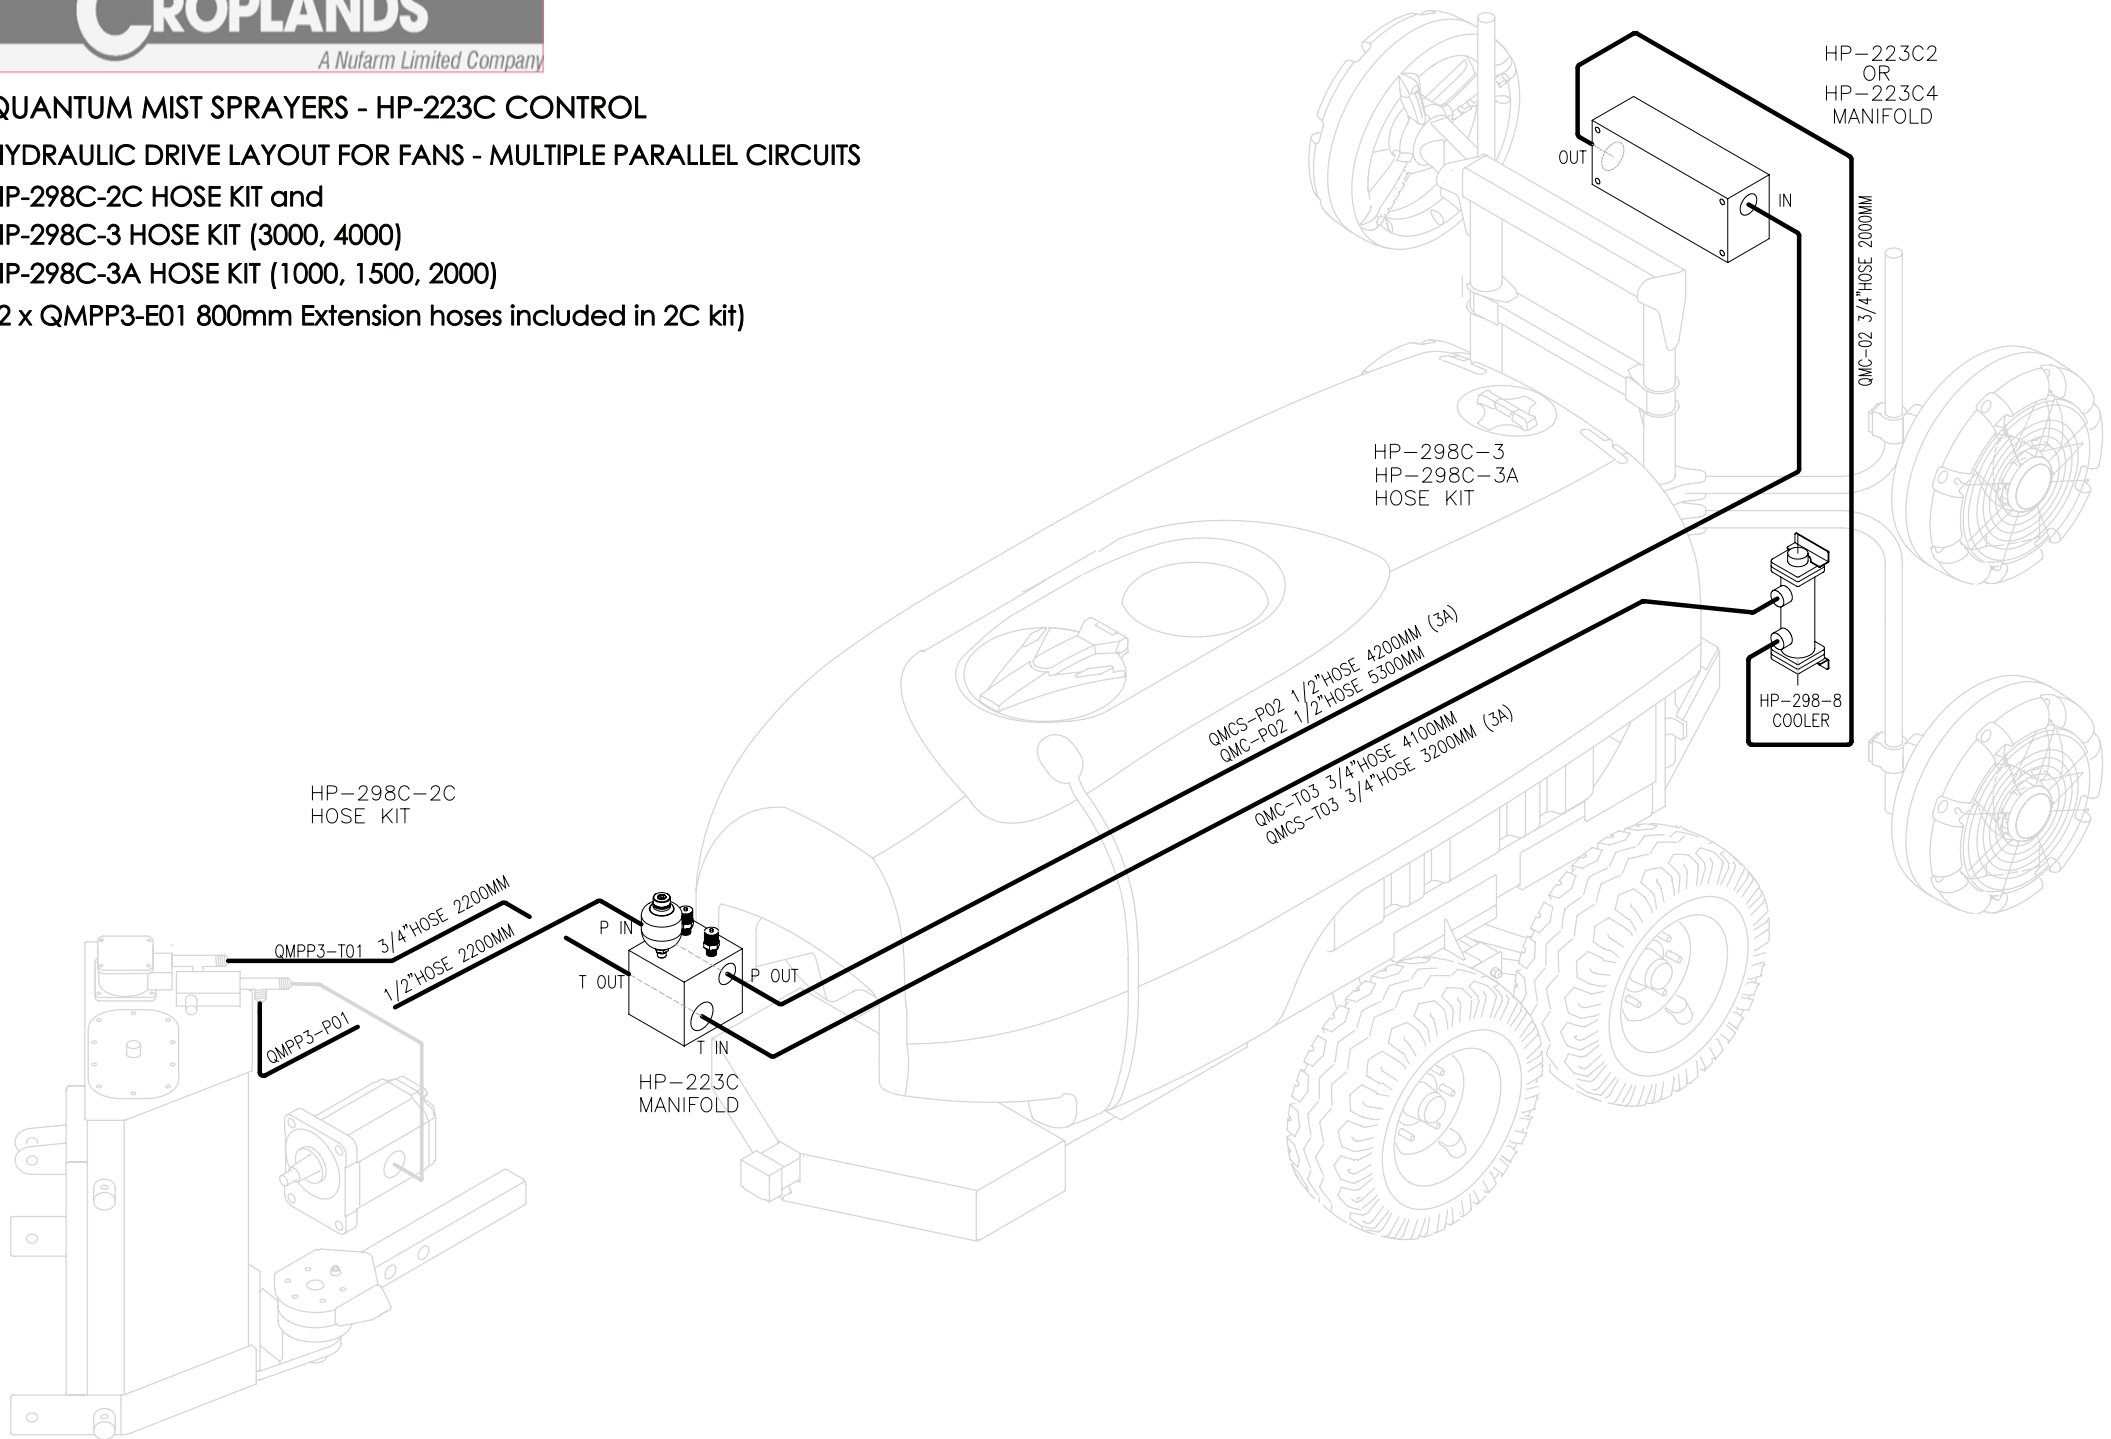

QUANTUM MIST SPRAYERS - HP-223C CONTROL

HYDRAULIC DRIVE LAYOUT FOR FANS - MULTIPLE PARALLEL CIRCUITS

HP-298C-2C HOSE KIT and

HP-298C-3 HOSE KIT (3000, 4000)

HP-298C-3A HOSE KIT (1000, 1500, 2000)

(2 x QMPP3-E01 800mm Extension hoses included in 2C kit)

HP-298C-2C
HOSE KIT

QMPP3-T01 3/4"HOSE 2200MM
1/2"HOSE 2200MM

QMPP3-P01

P IN
T OUT
P OUT
T IN
HP-223C
MANIFOLD

HP-298C-3
HP-298C-3A
HOSE KIT

QMCS-P02 1/2"HOSE 4200MM (3A)
QMCS-P02 1/2"HOSE 5300MM

QMCS-T03 3/4"HOSE 4100MM
QMCS-T03 3/4"HOSE 3200MM (3A)

HP-223C2
OR
HP-223C4
MANIFOLD

QMC-02 3/4"HOSE 2000MM

HP-298-8
COOLER