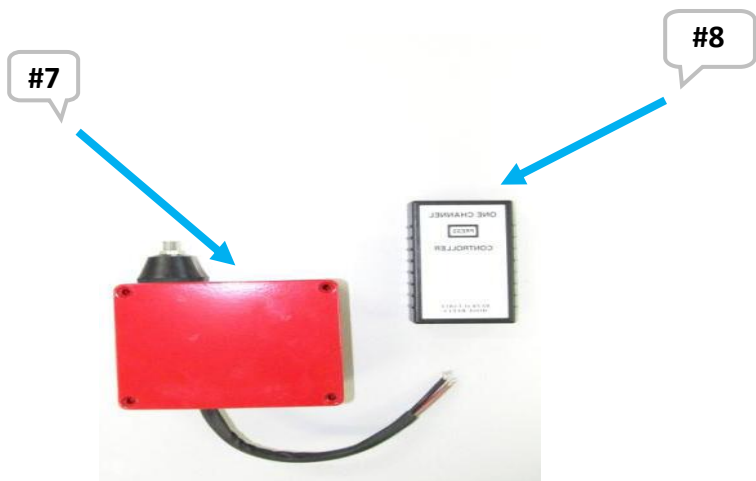

CROPLANDS PART NUMBERS: RSRL-100RC, RetraSpray Single Reel

Parts	Description	Quantity
# 1 – QS-4900000	Swivel	X 1
#2 – QS-3394700	Motor S4 Gearbox 12v/450rpm	X 1
#3 – RS2260000	Junction Box, Clipsal 559/2 12v	X 1
#4 – RS4741200	Reel Side Pully (fiberglass)	X 1
#5 – RS4890000	Push Button Switch	X1
#6 – RS-HOSE (50m)	Hose 3/8 inch	X1
#6 – RS-HOSE-100 (100m)	Hose 3/8 inch	X1

NOTE

**SOME PARTS ARE NON-STOCK
ITEMS AND MAY NEED TO BE
ORDERED**

#7 – RS4476950	Control Box kit, Inc remote	X 1
#8 – QS-4441200	Remote	X 1
#9 – QS-1031700	Aerial	X 1
#10 – QS-3256700	Hose Guide & Rollers	X 1