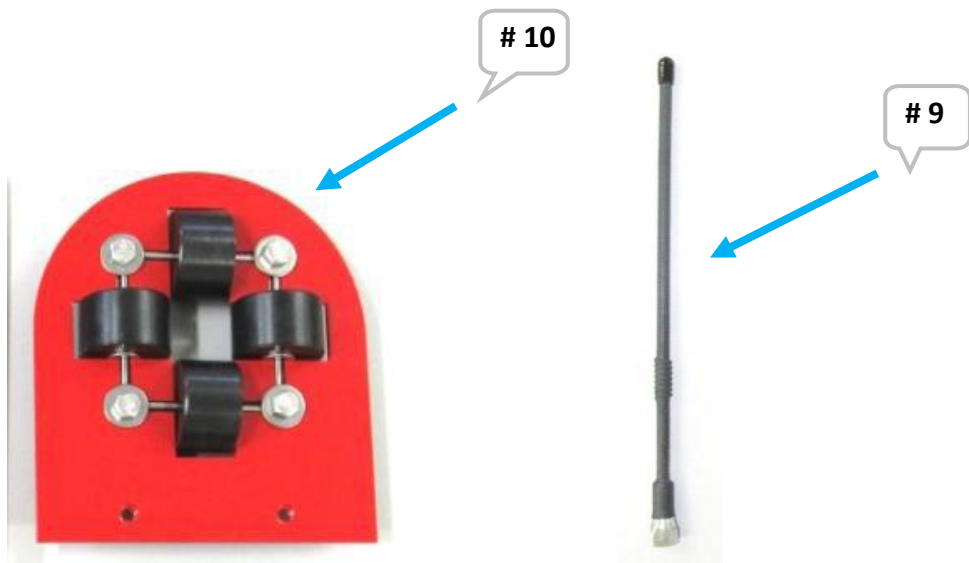

CROPLANDS PART NUMBERS: RSRL-100RC, RetraSpray Single Reel

Parts	Description	Quantity
# 1 – QS-4900000	Swivel	X 1
#2 – QS-3394700	Motor S4 Gearbox 12v/450rpm	X 1
#3 – RS2260000	Junction Box, Clipsal 559/2 12v	X 1
#4 – RS4741200	Reel Side Pully (fiberglass)	X 1
#5 – RS4890000	Push Button Switch	X1
#6 – RS-HOSE (50m)	Hose 3/8 inch	X1
#6 – RS-HOSE-100 (100m)	Hose 3/8 inch	X1

NOTE

**SOME PARTS ARE NON-STOCK
ITEMS AND MAY NEED TO BE
ORDERED**

#7 – RS4476950	Control Box kit, Inc remote	X 1
#8 – QS-4441200	Remote	X 1
#9 – QS-1031700	Aerial	X 1
#10 – QS-3256700	Hose Guide & Rollers	X 1