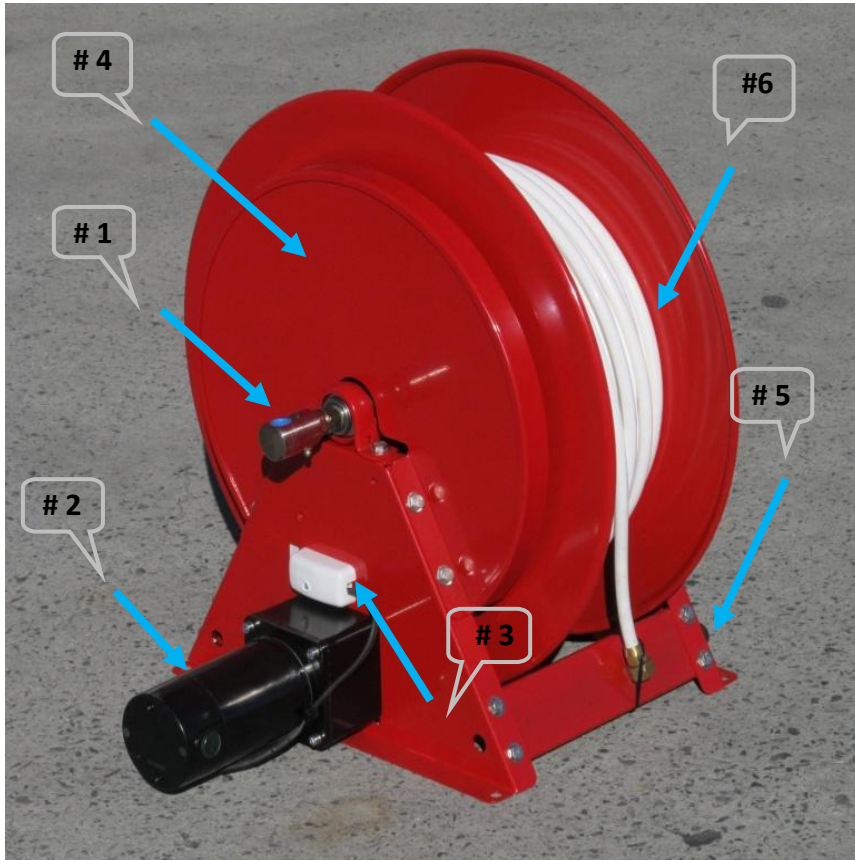

CROPLANDS PART NUMBERS: RSRL-50, RetraSpray Single Reel

Parts	Description	Quantity
# 1 – QS-4900000	Swivel	X 1
#2 – QS-3394700	Motor S4 Gearbox 12v/450rpm	X 1
#3 – RS2260000	Junction Box, Clipsal 559/2 12v	X 1
#4 – RS4741200	Reel Side Pully (fiberglass)	X 1
#5 – RS4890000	Push Button Switch	X1
#6 – RS-HOSE (50m)	Hose 3/8 inch	X1
#7 – QS-3256700	Hose Guide & Roller (Complete)	X1