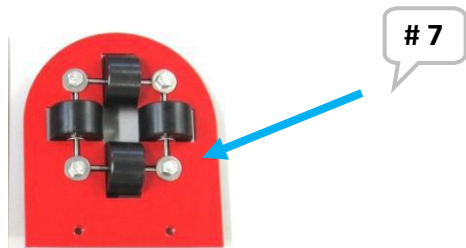

CROPLANDS PART NUMBERS: RSRL-50, RetraSpray Single Reel

Parts	Description	Quantity
# 1 – QS-4900000	Swivel	X 1
#2 – QS-3394700	Motor S4 Gearbox 12v/450rpm	X 1
#3 – RS2260000	Junction Box, Clipsal 559/2 12v	X 1
#4 – RS4741200	Reel Side Pully (fiberglass)	X 1
#5 – RS4890000	Push Button Switch	X1
#6 – RS-HOSE (50m)	Hose 3/8 inch	X1
#7 – QS-3256700	Hose Guide & Roller (Complete)	X1