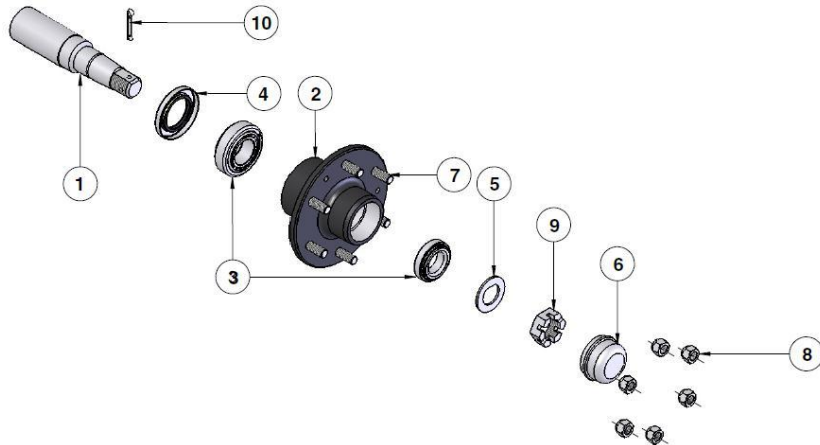

CROPLANDS PART NUMBERS: UP-301A-1 - UA300 SOLID AXLE 72"

Item	Part No.	Description	Qty
1	UP-301A-1	AXLE ASSY 4/100PCD 39mm RND	1

Note: Drawing is for illustration purpose only
Refer to parts list.

HUB ASSY

Item	Part No.	Description
1	<i>N/A</i>	STUB 39mm RND
2	<i>N/A</i>	HUB 4/100PCD
3,4	UP-301A-1-3	BEARING & SEAL KIT
5	<i>N/A</i>	FLAT WASHER 3/4"
6	UP-301A-1-6	GREASE CAP 1 3/4"
7	<i>N/A</i>	WHEEL STUDS 1/2"
8	<i>N/A</i>	WHEEL NUTS 1/2"
9	<i>N/A</i>	SLOTTED NUT 3/4"
10	<i>N/A</i>	SPLIT PIN M4x32