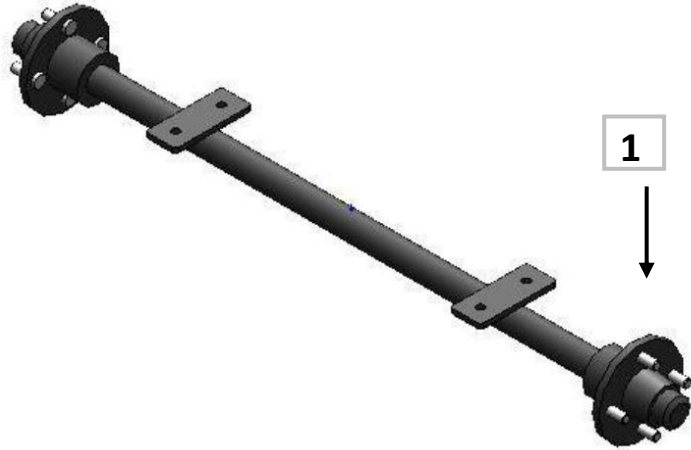

CROPLANDS PART NUMBERS: UP-301A-1 - UA300 SOLID AXLE 72"

Item	Part No.	Description	Qty
1	UP-301A-1	AXLE ASSY 4/100PCD 39mm RND	1

Note: Drawing is for illustration purpose only
Refer to parts list.

HUB ASSY

Item	Part No.	Description
1	<i>N/A</i>	STUB 39mm RND
2	<i>N/A</i>	HUB 4/100PCD
3,4	UP-301A-1-3	BEARING & SEAL KIT
5	<i>N/A</i>	FLAT WASHER 3/4"
6	UP-301A-1-6	GREASE CAP 1 3/4"
7	<i>N/A</i>	WHEEL STUDS 1/2"
8	<i>N/A</i>	WHEEL NUTS 1/2"
9	<i>N/A</i>	SLOTTED NUT 3/4"
10	<i>N/A</i>	SPLIT PIN M4x32