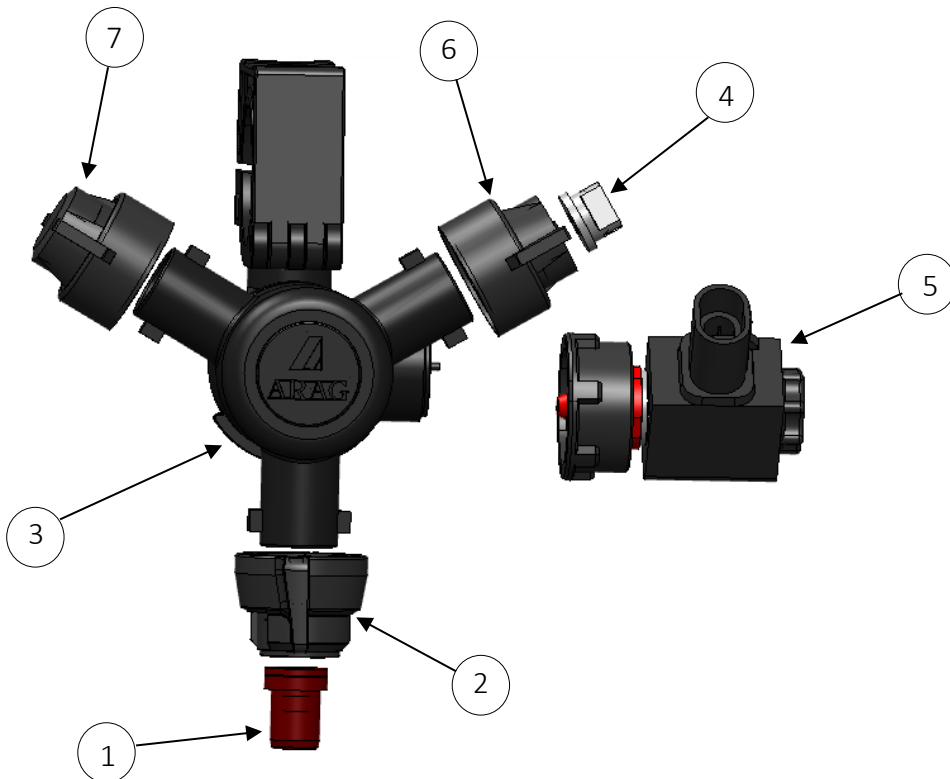

## WEED-IT & BLANKET LINE NOZZLE BODIES

### NOTE

Drawings are for illustration purposes only - refer to sprayer for actual plumbing. Parts lists are indicative of the sprayer type.

*Items in italics or without a part number are non stocked items and may need to be specially ordered.*

For further parts information refer to [www.croplands.com.au](http://www.croplands.com.au)

ITEM NO.	PART NUMBER	DESCRIPTION	QTY.
1	AZ-ATF-04-60C	JET FULL CONE ATF 60DEG ISO	1
2	A40290501	CAP BLACK TO SUIT HOLLOW CONE NOZ	1
3	A4064267	NOZZLE BODY 3 WAY 1"	2
4	TP4003E-SS	JET TP#3 40 DEG EVEN ST/STEEL	1
5	WI47004420	SOLENOID R6 3S20	1
6	114441-1-CELR	CAP & SEAL BLACK CELCON	1
7	114447-1-CELR	CAP SHUT-OFF WITH SEAL CELCON	3
8	TDCAM-11002	AIR MIX W/CAP QUICKFIT 02	1

### BLANKET LINE