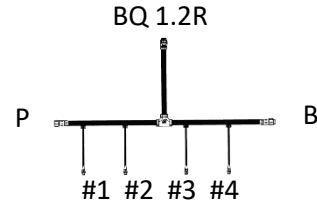

4 WEED-IT Quadro detection sensor

Reference	Description	Part number
10	Detection sensor, WEED-IT Quadro, Croplands	Wi47004360K1

LEFT SIDE:

RIGHT SIDE:

Explanation:

P is pen contact

B is bus contact

5 WEED-IT Quadro detection sensor harness

Reference	Description	Part number
BQ1.2L	Detection sensor harness, Left, Quadro, 1 mtr, 800mm sensor tube	Wi47002752
BQ1.2R	Detection sensor harness, Right, Quadro, 1 mtr, 800mm sensor tube	Wi47002753
BQ1.3L	Detection sensor harness, Left, Quadro, 1 mtr, 1300mm sensor tube	Wi47002758
BQ1.3R	Detection sensor harness, Right, Quadro, 1 mtr, 1300mm sensor tube	Wi47002759
BQ2.2L	Detection sensor harness, Left, Quadro, 2 mtr, 800mm sensor tube	Wi47002754
BQ2.2R	Detection sensor harness, Right, Quadro, 2 mtr, 800mm sensor tube	Wi47002755
BQ2.3L	Detection sensor harness, Left, Quadro, 2 mtr, 1300mm sensor tube	Wi47002760
BQ2.3R	Detection sensor harness, Right, Quadro, 2 mtr, 1300mm sensor tube	Wi47002761
BQ3.2L	Detection sensor harness, Left, Quadro, 3 mtr, 800mm sensor tube	Wi47002756
BQ3.2R	Detection sensor harness, Right, Quadro, 3 mtr, 800mm sensor tube	Wi47002757
BQ3.3L	Detection sensor harness, Left, Quadro, 3 mtr, 1300mm sensor tube	Wi47002762
BQ3.3R	Detection sensor harness, Right, Quadro, 3 mtr, 1300mm sensor tube	Wi47002763