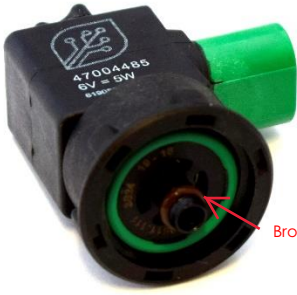

Brown coloured O-ring

10