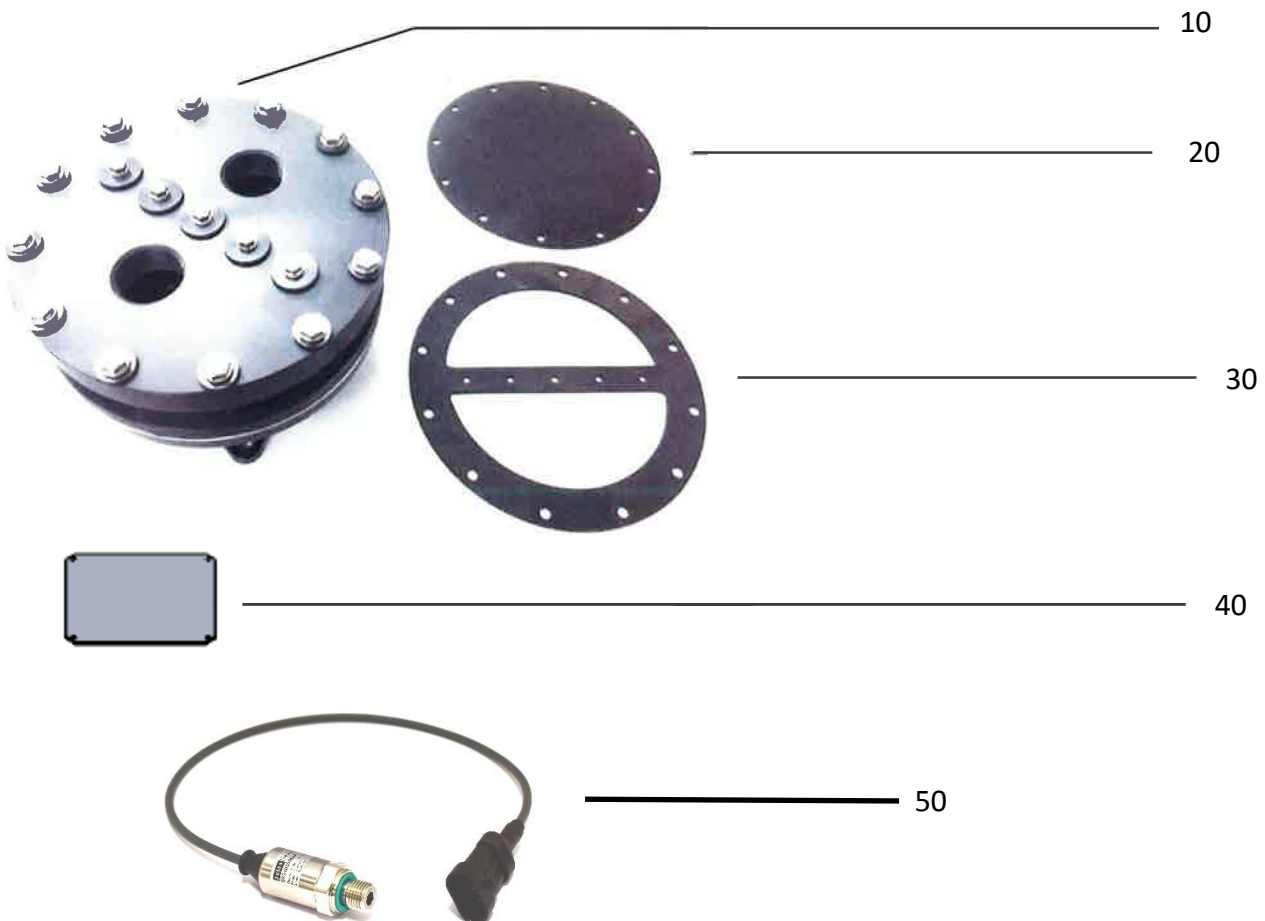

11 WEED-IT Quadro pressure parts

Reference	Description	Part number
10	PAV Pressure Accumulator Valve V2	BP-706-1
20	Diaphragm Middle	BP-706-1-10V
30	Top Gasket	BP-706-1-09V
40	PAV Clap Board	BP-706-1-06
50	Pressure sensor, 0-6Bar, 1/4" thread, 1.5 SS 3w, 0.5mtr	Wi47003520