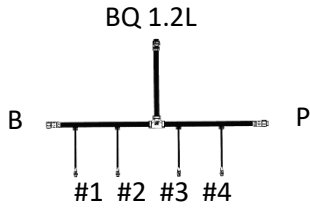

LEFT SIDE:

RIGHT SIDE:

Explanation:

P is pen contact

B is bus contact