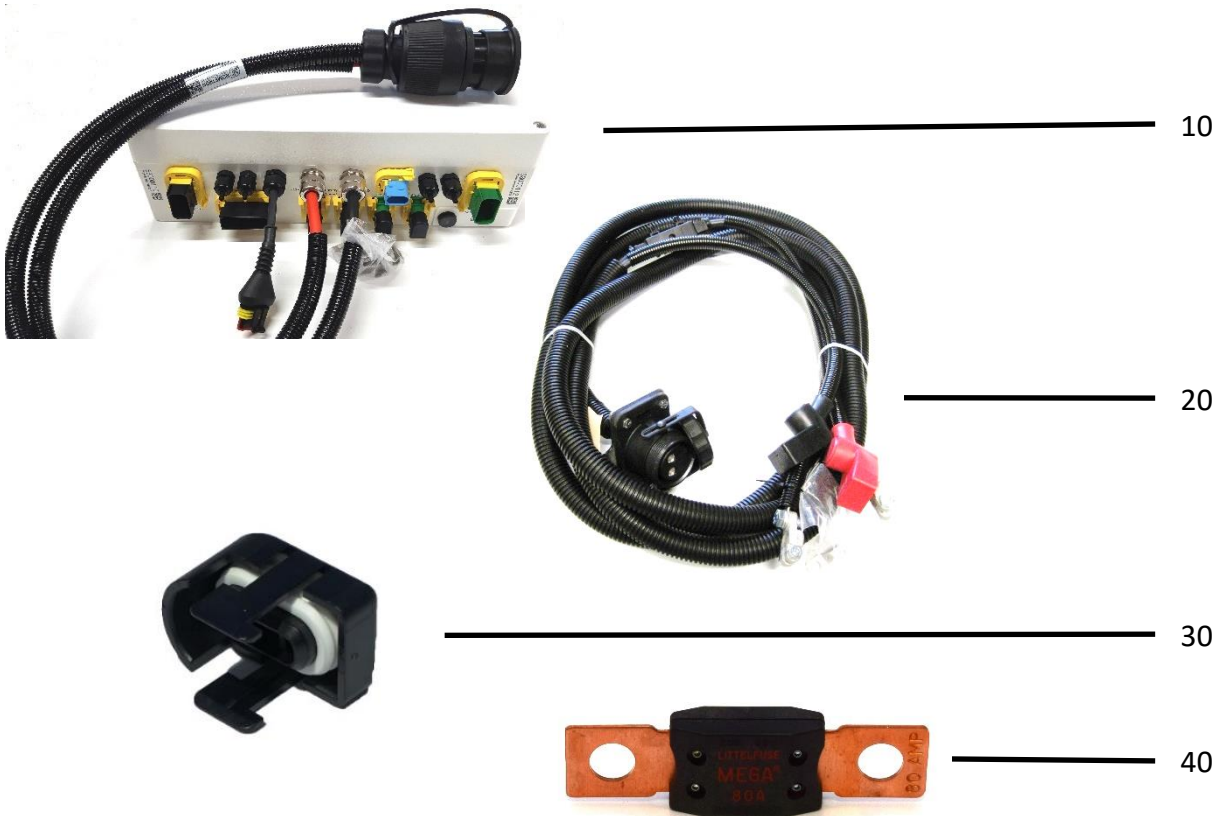

Without prejudice

Last changed: 7/17/19

Table of contents

1	WEED-IT Quadro power converter	4
2	WEED-IT Quadro user console	5
3	WEED-IT Quadro cabling for console, speed and pressure sensors	6
4	WEED-IT Quadro detection sensor	7
5	WEED-IT Quadro detection sensor harness.....	9
6	WEED-IT Quadro detection sensor cabling.....	11
7	WEED-IT Quadro dustcaps.....	12
8	WEED-IT Quadro GPS.....	13
9	WEED-IT Quadro solenoid parts.....	15
10	WEED-IT Quadro Quadro solenoid breakdown (WI47004420K).....	17
11	WEED-IT Quadro pressure parts.....	18

1 WEED-IT Quadro power converter

Reference	Description	Part number
10	Power converter 800W, WEED-IT Quadro, w/o switch cable, 1 mtr power cable	Wi47002260
	BQ16.0, battery power cable, 2 mtr	Wi47002765
	BQ16.1, battery power cable, 4 mtr	Wi47002766
20	BQ16.2, battery power cable, 6 mtr	Wi47002767
30	Protection cap for tab housing, 3-way	Wi47002940
40	Fuse 80A, for battery power cable	Wi46002116

2 WEED-IT Quadro user console

Reference	Description	Part number
10	User console, WEED-IT Quadro	Wi47002175
20	Dustcap, for 4-pin connector, UTS	Wi46004571
30	Dustcap, for 8-pin connector, UTS	Wi46004572
40	Dustcap, for 19-pin connector, UTP	Wi46004574
50	Console mounting kit	Wi46004516

3 WEED-IT Quadro cabling for console, speed and pressure sensors

Reference	Description	Part number
10	BQ8.1, speed sensor cable, Quadro, 8 mtr	Wi47003211
20	BQ8.2, speed sensor cable, gps input, Quadro, 0.5 mtr	Wi47003212
30	Inductive speed sensor, M18, 3w-S-Seal-1.5, L=40mm	Wi47003512
40	BQ7.1, pressure sensor cable, Quadro, 8 mtr	Wi47003216
50	BQ5.2, console cable, Quadro, 5mtr	Wi47002700
60	Dustcap, for 12-way Plug, UTS	Wi46004578
70	BQ6.3, console adapter cable, Quadro, 5 mtr	Wi47002702