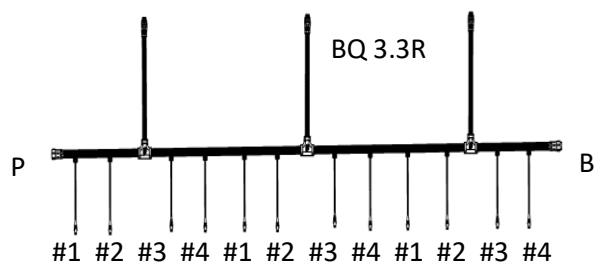

4 WEED-IT Quadro detection sensor

Reference	Description	Part number
10	Detection sensor, WEED-IT Quadro, Croplands	Wi47004360K1

LEFT SIDE:

RIGHT SIDE:

Explanation:

P is pen contact

B is bus contact

5 WEED-IT Quadro detection sensor harness