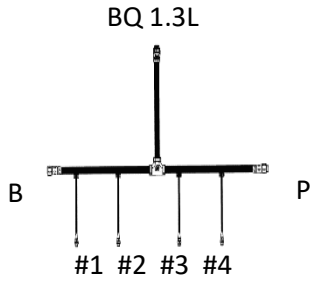

3 WEED-IT Quadro cabling for console, speed and pressure sensors

Reference	Description	Part number
10	BQ8.1, speed sensor cable, Quadro, 8 mtr	Wi47003211
20	BQ8.2, speed sensor cable, gps input, Quadro, 0.5 mtr	Wi47003212
30	Inductive speed sensor, M18, 3w-S-Seal-1.5, L=40mm	Wi47003512
40	BQ7.1, pressure sensor cable, Quadro, 8 mtr	Wi47003216
50	BQ5.2, console cable, Quadro, 5mtr	Wi47002700
60	Dustcap, for 12-way Plug, UTS	Wi46004578
70	BQ6.3, console adapter cable, Quadro, 5 mtr	Wi47002702

4 WEED-IT Quadro detection sensor

Reference	Description	Part number
10	Detection sensor, WEED-IT Quadro, Croplands	Wi47004360K1

LEFT SIDE:

RIGHT SIDE:

Explanation:

P is pen contact

B is bus contact

5 WEED-IT Quadro detection sensor harness