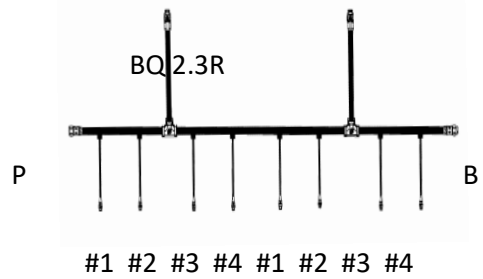

4 WEED-IT Quadro detection sensor

Reference	Description	Part number
10	Detection sensor, WEED-IT Quadro, Croplands	Wi47004360K1

LEFT SIDE:

RIGHT SIDE:

Explanation:

P is pen contact

B is bus contact

5 WEED-IT Quadro detection sensor harness

Reference	Description	Part number
BQ1.2L	Detection sensor harness, Left, Quadro, 1 mtr, 800mm sensor tube	Wi47002752
BQ1.2R	Detection sensor harness, Right, Quadro, 1 mtr, 800mm sensor tube	Wi47002753
BQ1.3L	Detection sensor harness, Left, Quadro, 1 mtr, 1300mm sensor tube	Wi47002758
BQ1.3R	Detection sensor harness, Right, Quadro, 1 mtr, 1300mm sensor tube	Wi47002759
BQ2.2L	Detection sensor harness, Left, Quadro, 2 mtr, 800mm sensor tube	Wi47002754
BQ2.2R	Detection sensor harness, Right, Quadro, 2 mtr, 800mm sensor tube	Wi47002755
BQ2.3L	Detection sensor harness, Left, Quadro, 2 mtr, 1300mm sensor tube	Wi47002760
BQ2.3R	Detection sensor harness, Right, Quadro, 2 mtr, 1300mm sensor tube	Wi47002761
BQ3.2L	Detection sensor harness, Left, Quadro, 3 mtr, 800mm sensor tube	Wi47002756
BQ3.2R	Detection sensor harness, Right, Quadro, 3 mtr, 800mm sensor tube	Wi47002757
BQ3.3L	Detection sensor harness, Left, Quadro, 3 mtr, 1300mm sensor tube	Wi47002762
BQ3.3R	Detection sensor harness, Right, Quadro, 3 mtr, 1300mm sensor tube	Wi47002763