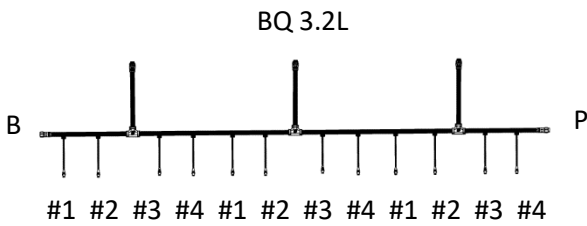

3 WEED-IT Quadro cabling for console, speed and pressure sensors

Reference	Description	Part number
10	BQ8.1, speed sensor cable, Quadro, 8 mtr	Wi47003211
20	BQ8.2, speed sensor cable, gps input, Quadro, 0.5 mtr	Wi47003212
30	Inductive speed sensor, M18, 3w-S-Seal-1.5, L=40mm	Wi47003512
40	BQ7.1, pressure sensor cable, Quadro, 8 mtr	Wi47003216
50	BQ5.2, console cable, Quadro, 5mtr	Wi47002700
60	Dustcap, for 12-way Plug, UTS	Wi46004578
70	BQ6.3, console adapter cable, Quadro, 5 mtr	Wi47002702

4 WEED-IT Quadro detection sensor

Reference	Description	Part number
10	Detection sensor, WEED-IT Quadro, Croplands	Wi47004360K1

LEFT SIDE:

RIGHT SIDE:

Explanation:

P is pen contact

B is bus contact

5 WEED-IT Quadro detection sensor harness