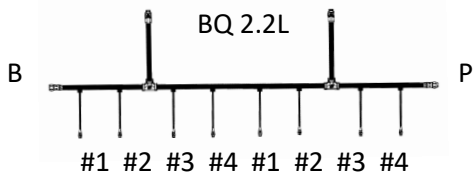

3 WEED-IT Quadro cabling for console, speed and pressure sensors

Reference	Description	Part number
10	BQ8.1, speed sensor cable, Quadro, 8 mtr	Wi47003211
20	BQ8.2, speed sensor cable, gps input, Quadro, 0.5 mtr	Wi47003212
30	Inductive speed sensor, M18, 3w-S-Seal-1.5, L=40mm	Wi47003512
40	BQ7.1, pressure sensor cable, Quadro, 8 mtr	Wi47003216
50	BQ5.2, console cable, Quadro, 5mtr	Wi47002700
60	Dustcap, for 12-way Plug, UTS	Wi46004578
70	BQ6.3, console adapter cable, Quadro, 5 mtr	Wi47002702

4 WEED-IT Quadro detection sensor

Reference	Description	Part number
10	Detection sensor, WEED-IT Quadro, Croplands	Wi47004360K1

LEFT SIDE:

RIGHT SIDE:

Explanation:

P is pen contact

B is bus contact

5 WEED-IT Quadro detection sensor harness