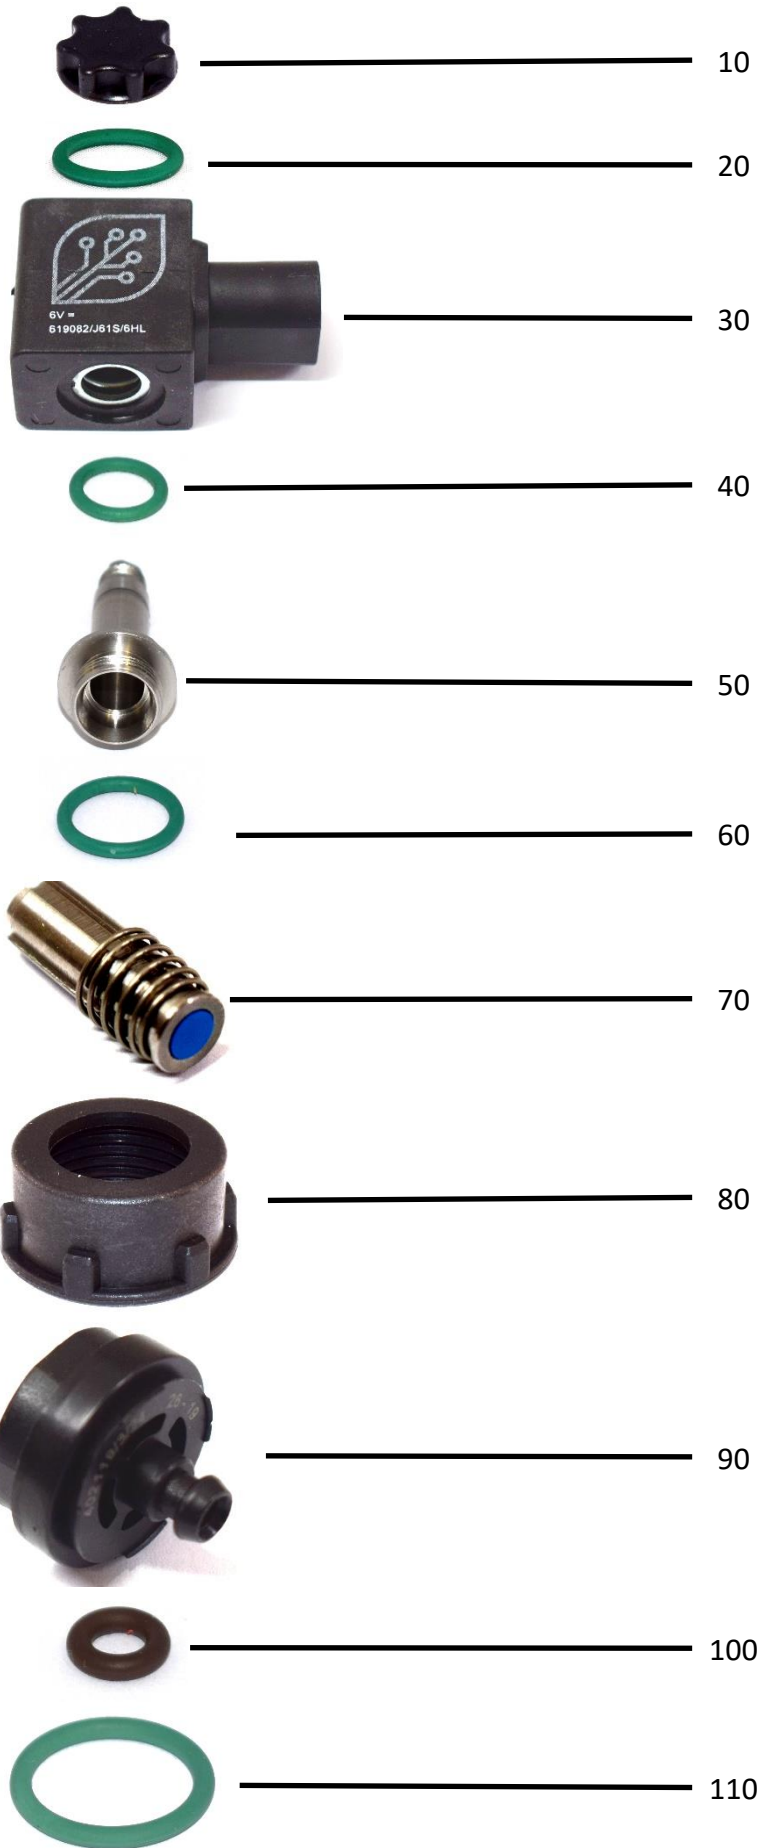

8 WEED-IT Quadro GPS

Reference	Description	Part number
10	Arag Atlas 100 GPS sensor with 5m cable	A46701651

ATLAS100

Brown coloured O-ring

10

20

This photo is for 1/2" boom tube, Croplands sprayers use 1" boom tube.

40

50

60

70

80

90

100

9 WEED-IT Quadro solenoid parts

Reference	Description	Part number
10	Solenoid, R6, 3S24, Brown O-ring, 7,2 Ohm for Arag & Hypro (Fits dia 7.2 ~ 7.9mm)	Wi47004420
20	Solenoid, R6, 3S24, Green O-ring, 7,2 Ohm for Teejet (small) (Fits dia 6.8 ~ 7.4mm)	Wi47004425
	Solenoid, R6, 3P24, Black O-ring, 7,2 Ohm for Teejet (big), Wilger (Fits dia 7.75 ~ 8.35mm)	Wi47004430
40	Three way nozzle holder, check valve, 1", Arag	A4064267
50	Nozzle holder screw kit, Arag, SS	A400101
60	Arag single nozzle holder, check valve, 1"	A402765
70	Nozzle holder screw, 4,8 x 16, SS	AV2B25F
80	Quick fitting cap, black,	CAP00-20
90	Agrotop SpotFan nozzle, 40-03	TDSF-4003
100	Cap Bayonet Blank	AT12904

10 WEED-IT Quadro solenoid breakdown (47004420K)

Reference	Description	Part number
10	Nut for coil, PP-15%, 7 way grip	Wi47004475
20	O-ring for J-coil, under nut, 12.5x2.0mm, Viton	Wi46003067
30	J-coil, 6V=5W, Superseal 1.5, Black	Wi47004487
40	O-ring for solenoid coil, 8.73x1.78mm, Viton	Wi46004440
50	Tube operator, M14x1, SS, extended 7mm square	Wi47004470
60	O-ring for tube operator M14, 11.11x1.78mm, Viton	Wi47004467
70	Plunger R6, SS, 90Sh, FPV seal, PTFE 200g bump	Wi47004450
80	Nut for Retrofit solenoid, 3/4", PP-40%	Wi47004455
90	Body R6 solenoid, 3S24, standard exhaust, Black	Wi47004445
	Body R6 solenoid, 3S24, large exhaust, Blue	Wi47004447
100	O-ring for exhaust solenoid, 4x2mm, Viton, Brown	Wi47004460
	O-ring for exhaust solenoid, 4.47x1.78mm, Viton, Black	Wi47004461
	O-ring for exhaust solenoid, 3.69x1.78mm, Viton, Green	Wi47004462
110	O-ring for body solenoid, 18.3x2.40mm, Viton, Green	Wi47004465