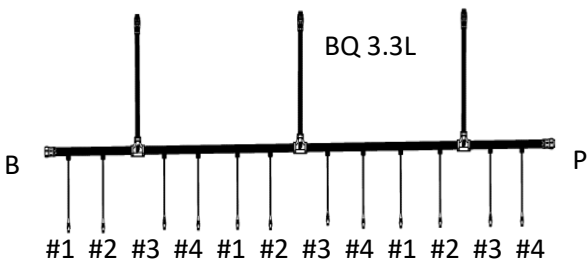

LEFT SIDE:

RIGHT SIDE:

Explanation:

P is pen contact

B is bus contact