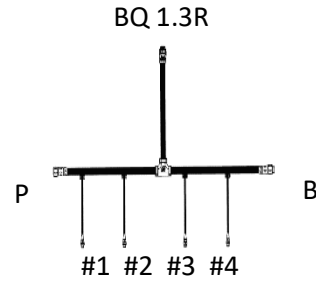

4 WEED-IT Quadro detection sensor

Reference	Description	Part number
10	Detection sensor, WEED-IT Quadro, Croplands	Wi47004360K1

LEFT SIDE:

RIGHT SIDE:

Explanation:

P is pen contact

B is bus contact

5 WEED-IT Quadro detection sensor harness

Reference	Description	Part number
BQ1.2L	Detection sensor harness, Left, Quadro, 1 mtr, 800mm sensor tube	Wi47002752
BQ1.2R	Detection sensor harness, Right, Quadro, 1 mtr, 800mm sensor tube	Wi47002753
BQ1.3L	Detection sensor harness, Left, Quadro, 1 mtr, 1300mm sensor tube	Wi47002758
BQ1.3R	Detection sensor harness, Right, Quadro, 1 mtr, 1300mm sensor tube	Wi47002759
BQ2.2L	Detection sensor harness, Left, Quadro, 2 mtr, 800mm sensor tube	Wi47002754
BQ2.2R	Detection sensor harness, Right, Quadro, 2 mtr, 800mm sensor tube	Wi47002755
BQ2.3L	Detection sensor harness, Left, Quadro, 2 mtr, 1300mm sensor tube	Wi47002760
BQ2.3R	Detection sensor harness, Right, Quadro, 2 mtr, 1300mm sensor tube	Wi47002761
BQ3.2L	Detection sensor harness, Left, Quadro, 3 mtr, 800mm sensor tube	Wi47002756
BQ3.2R	Detection sensor harness, Right, Quadro, 3 mtr, 800mm sensor tube	Wi47002757
BQ3.3L	Detection sensor harness, Left, Quadro, 3 mtr, 1300mm sensor tube	Wi47002762
BQ3.3R	Detection sensor harness, Right, Quadro, 3 mtr, 1300mm sensor tube	Wi47002763