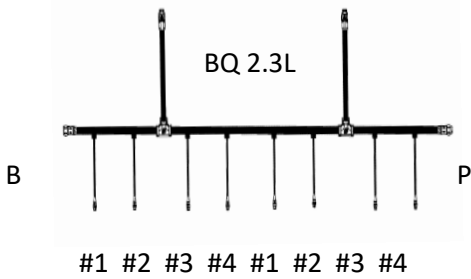

3 WEED-IT Quadro cabling for console, speed and pressure sensors

Reference	Description	Part number
10	BQ8.1, speed sensor cable, Quadro, 8 mtr	Wi47003211
20	BQ8.2, speed sensor cable, gps input, Quadro, 0.5 mtr	Wi47003212
30	Inductive speed sensor, M18, 3w-S-Seal-1.5, L=40mm	Wi47003512
40	BQ7.1, pressure sensor cable, Quadro, 8 mtr	Wi47003216
50	BQ5.2, console cable, Quadro, 5mtr	Wi47002700
60	Dustcap, for 12-way Plug, UTS	Wi46004578
70	BQ6.3, console adapter cable, Quadro, 5 mtr	Wi47002702

4 WEED-IT Quadro detection sensor

Reference	Description	Part number
10	Detection sensor, WEED-IT Quadro, Croplands	Wi47004360K1

LEFT SIDE:

RIGHT SIDE:

Explanation:

P is pen contact

B is bus contact

5 WEED-IT Quadro detection sensor harness