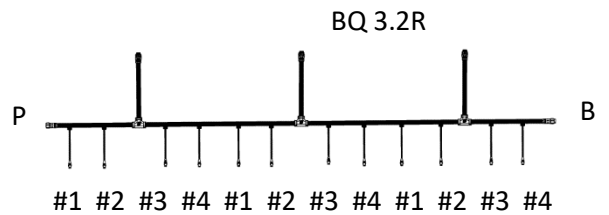

4 WEED-IT Quadro detection sensor

Reference	Description	Part number
10	Detection sensor, WEED-IT Quadro, Croplands	Wi47004360K1

LEFT SIDE:

RIGHT SIDE:

Explanation:

P is pen contact

B is bus contact

5 WEED-IT Quadro detection sensor harness

Reference	Description	Part number
BQ1.2L	Detection sensor harness, Left, Quadro, 1 mtr, 800mm sensor tube	Wi47002752
BQ1.2R	Detection sensor harness, Right, Quadro, 1 mtr, 800mm sensor tube	Wi47002753
BQ1.3L	Detection sensor harness, Left, Quadro, 1 mtr, 1300mm sensor tube	Wi47002758
BQ1.3R	Detection sensor harness, Right, Quadro, 1 mtr, 1300mm sensor tube	Wi47002759
BQ2.2L	Detection sensor harness, Left, Quadro, 2 mtr, 800mm sensor tube	Wi47002754
BQ2.2R	Detection sensor harness, Right, Quadro, 2 mtr, 800mm sensor tube	Wi47002755
BQ2.3L	Detection sensor harness, Left, Quadro, 2 mtr, 1300mm sensor tube	Wi47002760
BQ2.3R	Detection sensor harness, Right, Quadro, 2 mtr, 1300mm sensor tube	Wi47002761
BQ3.2L	Detection sensor harness, Left, Quadro, 3 mtr, 800mm sensor tube	Wi47002756
BQ3.2R	Detection sensor harness, Right, Quadro, 3 mtr, 800mm sensor tube	Wi47002757
BQ3.3L	Detection sensor harness, Left, Quadro, 3 mtr, 1300mm sensor tube	Wi47002762
BQ3.3R	Detection sensor harness, Right, Quadro, 3 mtr, 1300mm sensor tube	Wi47002763