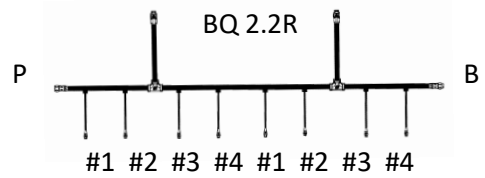

4 WEED-IT Quadro detection sensor

Reference	Description	Part number
10	Detection sensor, WEED-IT Quadro, Croplands	Wi47004360K1

LEFT SIDE:

RIGHT SIDE:

Explanation:

P is pen contact

B is bus contact

5 WEED-IT Quadro detection sensor harness

Reference	Description	Part number
BQ1.2L	Detection sensor harness, Left, Quadro, 1 mtr, 800mm sensor tube	Wi47002752
BQ1.2R	Detection sensor harness, Right, Quadro, 1 mtr, 800mm sensor tube	Wi47002753
BQ1.3L	Detection sensor harness, Left, Quadro, 1 mtr, 1300mm sensor tube	Wi47002758
BQ1.3R	Detection sensor harness, Right, Quadro, 1 mtr, 1300mm sensor tube	Wi47002759
BQ2.2L	Detection sensor harness, Left, Quadro, 2 mtr, 800mm sensor tube	Wi47002754
BQ2.2R	Detection sensor harness, Right, Quadro, 2 mtr, 800mm sensor tube	Wi47002755
BQ2.3L	Detection sensor harness, Left, Quadro, 2 mtr, 1300mm sensor tube	Wi47002760
BQ2.3R	Detection sensor harness, Right, Quadro, 2 mtr, 1300mm sensor tube	Wi47002761
BQ3.2L	Detection sensor harness, Left, Quadro, 3 mtr, 800mm sensor tube	Wi47002756
BQ3.2R	Detection sensor harness, Right, Quadro, 3 mtr, 800mm sensor tube	Wi47002757
BQ3.3L	Detection sensor harness, Left, Quadro, 3 mtr, 1300mm sensor tube	Wi47002762
BQ3.3R	Detection sensor harness, Right, Quadro, 3 mtr, 1300mm sensor tube	Wi47002763