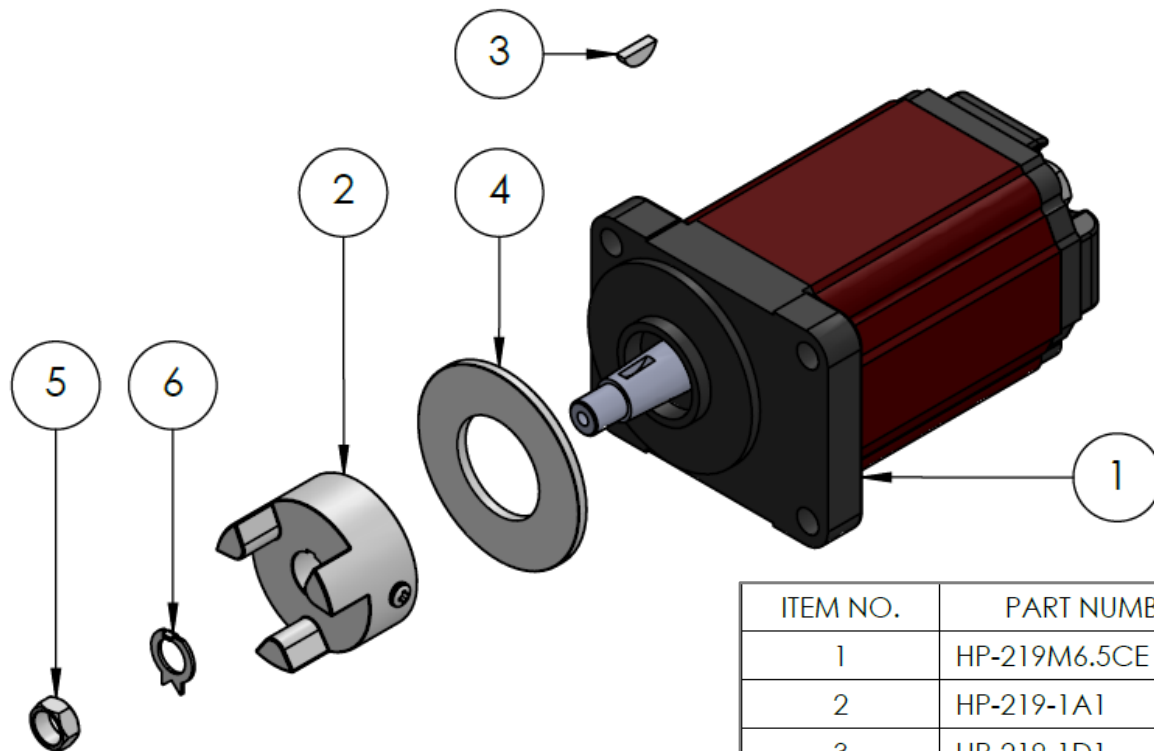

## HP-219M6.5CE-2

### HYD MOTOR 6.5CC INC SPIDER COUPLER

Very similar to the 9.8cc version, the only variation being the length of the red motor body, 60mm for 6.5cc.

NOTE	
Drawings are for illustration purposes only - refer to sprayer for actual plumbing. Parts lists are indicative of the sprayer type.	
<i>Items in italics</i> or without a part number are non stocked items and may need to be specially ordered.	
For further parts information refer to <a href="http://www.croplands.com.au">www.croplands.com.au</a>	

ITEM NO.	PART NUMBER	DESCRIPTION	QTY.
1	HP-219M6.5CE	HYDRAULIC MOTOR 6.5CC GRP 1.5	1
2	HP-219-1A1	COUPLING HALF GROUP 1.5 TAPER	1
3	HP-219-1D1	WOODRUFF KEY	1
4	HP-219-4A	ALUMINIUM LOCATING RING 30MM	1
5	<i>M10FHHNUT</i>	<i>M10 FINE HALF HEX NUT</i>	1
6	<i>M10STARWASHER</i>	<i>M10 STAR WASHER</i>	1