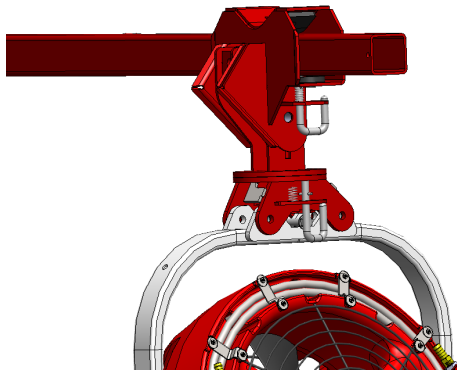

## HP-274A-10B

### QM-420 SWIVEL DROPPER FAN FRAME ASSY

Used on Quantum-420 Sprayer Booms in conjunction with Fan Frames

Left-hand (shown) and Right-hand versions share the same part number

Powder coat red

Weight = tba

Actuator rod (supply 1 per sprayer) is HP-274A-18

For further parts information refer to [www.croplands.com.au](http://www.croplands.com.au)

Left-hand version shown (locking pin is on the outside (left)).