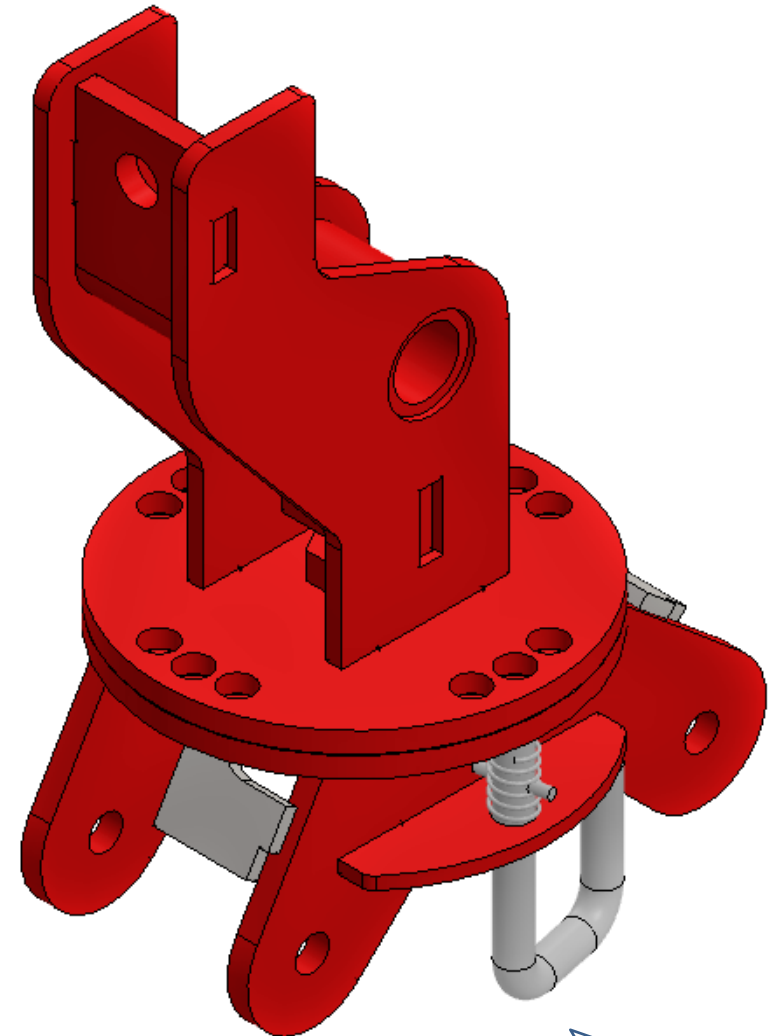

## HP-274A-10B

### QM-420 SWIVEL DROPPER FAN FRAME ASSY

Used on Quantum-420 Sprayer Booms in conjunction with Fan Frames

Left-hand (shown) and Right-hand versions share the same part number

Powder coat red

Weight = tba

Actuator rod (supply 1 per sprayer) is HP-274A-18

For further parts information refer to [www.croplands.com.au](http://www.croplands.com.au)

Left-hand version shown (locking pin is on the outside (left)).