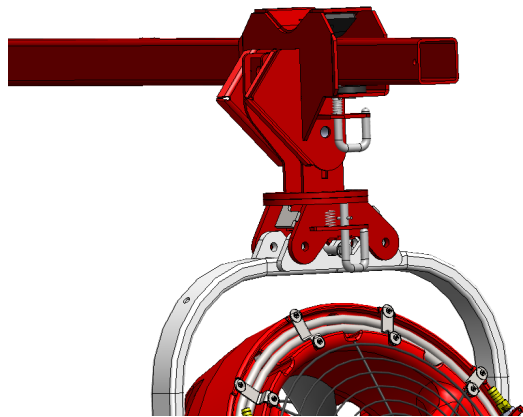

HP-274A-12B

SWIVEL BRACKET ASSEMBLY VER 3

Used on Quantum Mist sprayer (classic & QM-420) boom arms (also called boom slide).

Powder coat red, black acetal pad (top) installed. Slide buttons are separate.

Weight = 6.5 kg

NOTE

Drawings are for illustration purposes only - refer to sprayer for actual plumbing. Parts lists are indicative of the sprayer type.

Items in italics or without a part number are non stocked items and may need to be specially ordered.