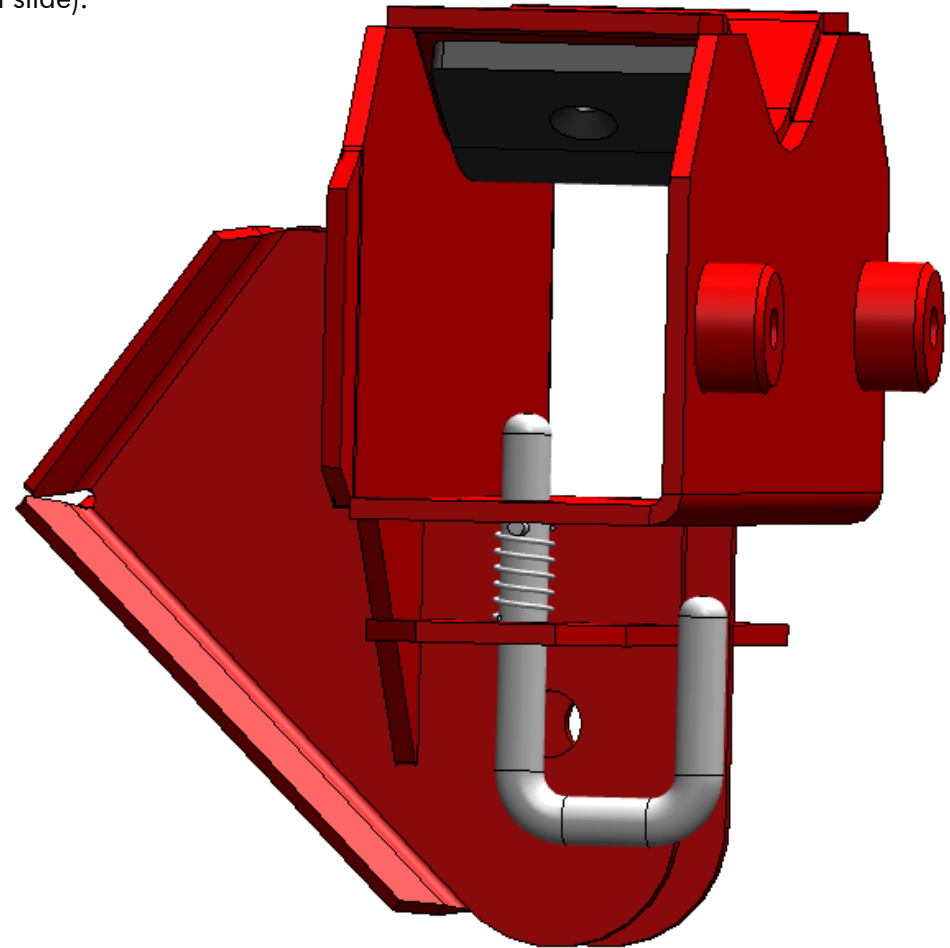

HP-274A-12B

SWIVEL BRACKET ASSEMBLY VER 3

Used on Quantum Mist sprayer (classic & QM-420) boom arms (also called boom slide).

Powder coat red, black acetal pad (top) installed. Slide buttons are separate.

Weight = 6.5 kg

NOTE

Drawings are for illustration purposes only - refer to sprayer for actual plumbing. Parts lists are indicative of the sprayer type.

Items in italics or without a part number are non stocked items and may need to be specially ordered.