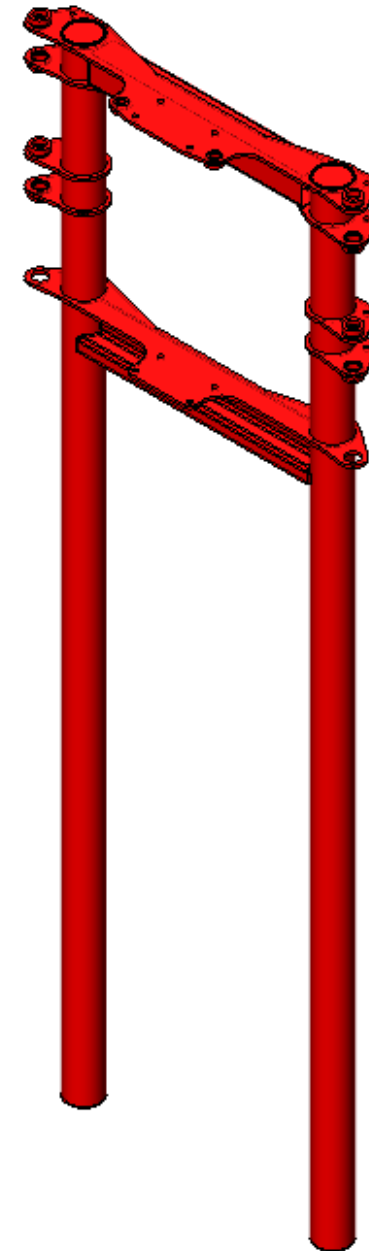

## HP-274A-15A1

### MAIN TOWER ASSY, 400MM HIGHER

Tall Tower used on Classic + QM-420 Sprayers, 2000, 3000 & 4000 Lt. Not for use on Smart Sprayer.

Powder-coat red

Weight = tba