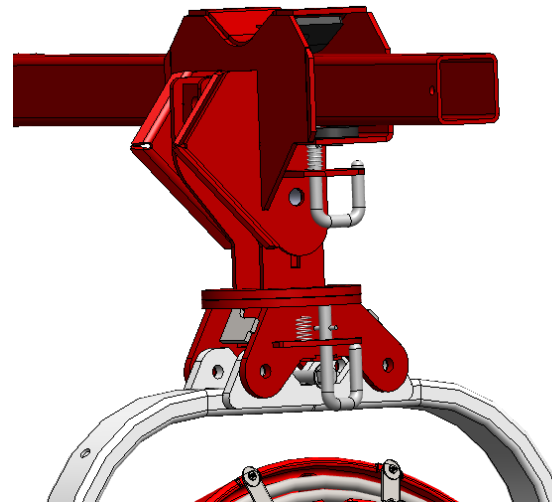

HP-274A-18

ACTUATOR ROD SWIVEL BRACKET

Used on Classic + Quantum-420 over-row sprayers for boom slide & swivel head actuation / locking.

Supply 1 per sprayer

400mm between the "eye's", 4mm Stainless Steel

Weight = tba

NOTE

Drawings are for illustration purposes only - refer to sprayer for actual plumbing. Parts lists are indicative of the sprayer type.

Items in italics or without a part number are non stocked items and may need to be specially ordered.