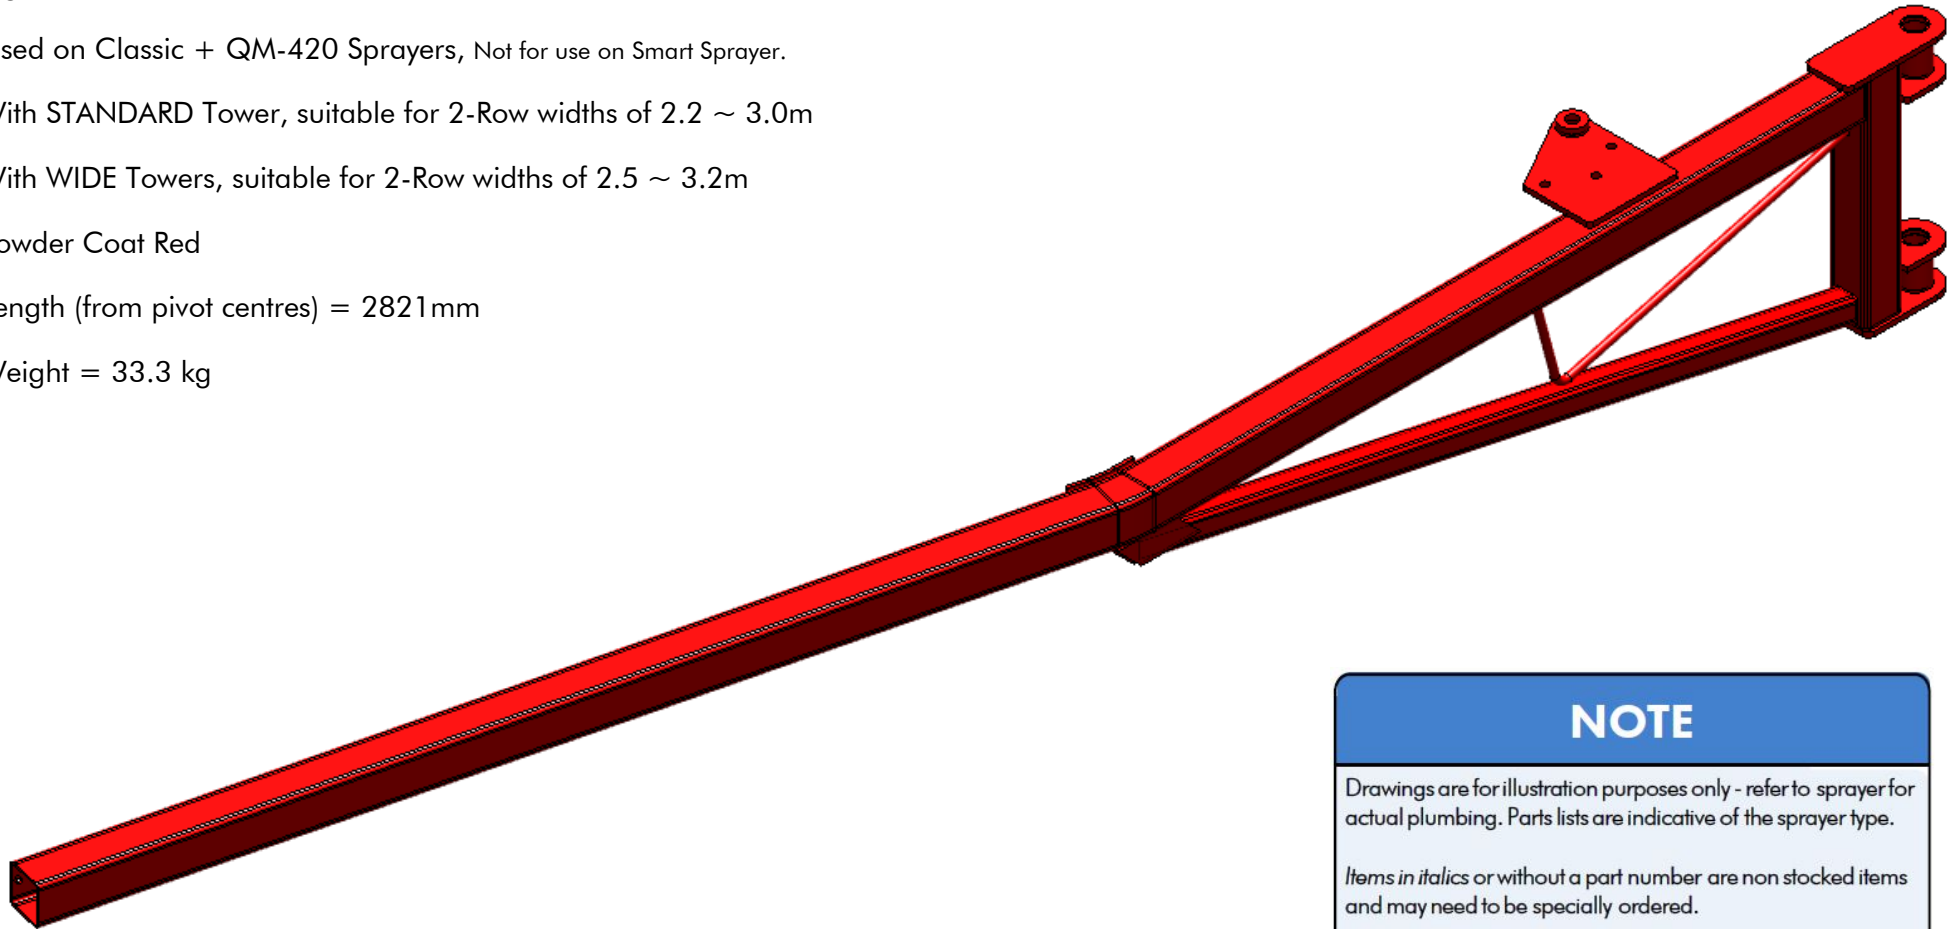

### BOOM ARM LEFT-HAND, QM VER 4, 2000 LT

Right-hand version is HP-274A-3F

Used on Classic + QM-420 Sprayers, Not for use on Smart Sprayer.

With STANDARD Tower, suitable for 2-Row widths of 2.2 ~ 3.0m

With WIDE Towers, suitable for 2-Row widths of 2.5 ~ 3.2m

Powder Coat Red

Length (from pivot centres) = 2821mm

Weight = 33.3 kg