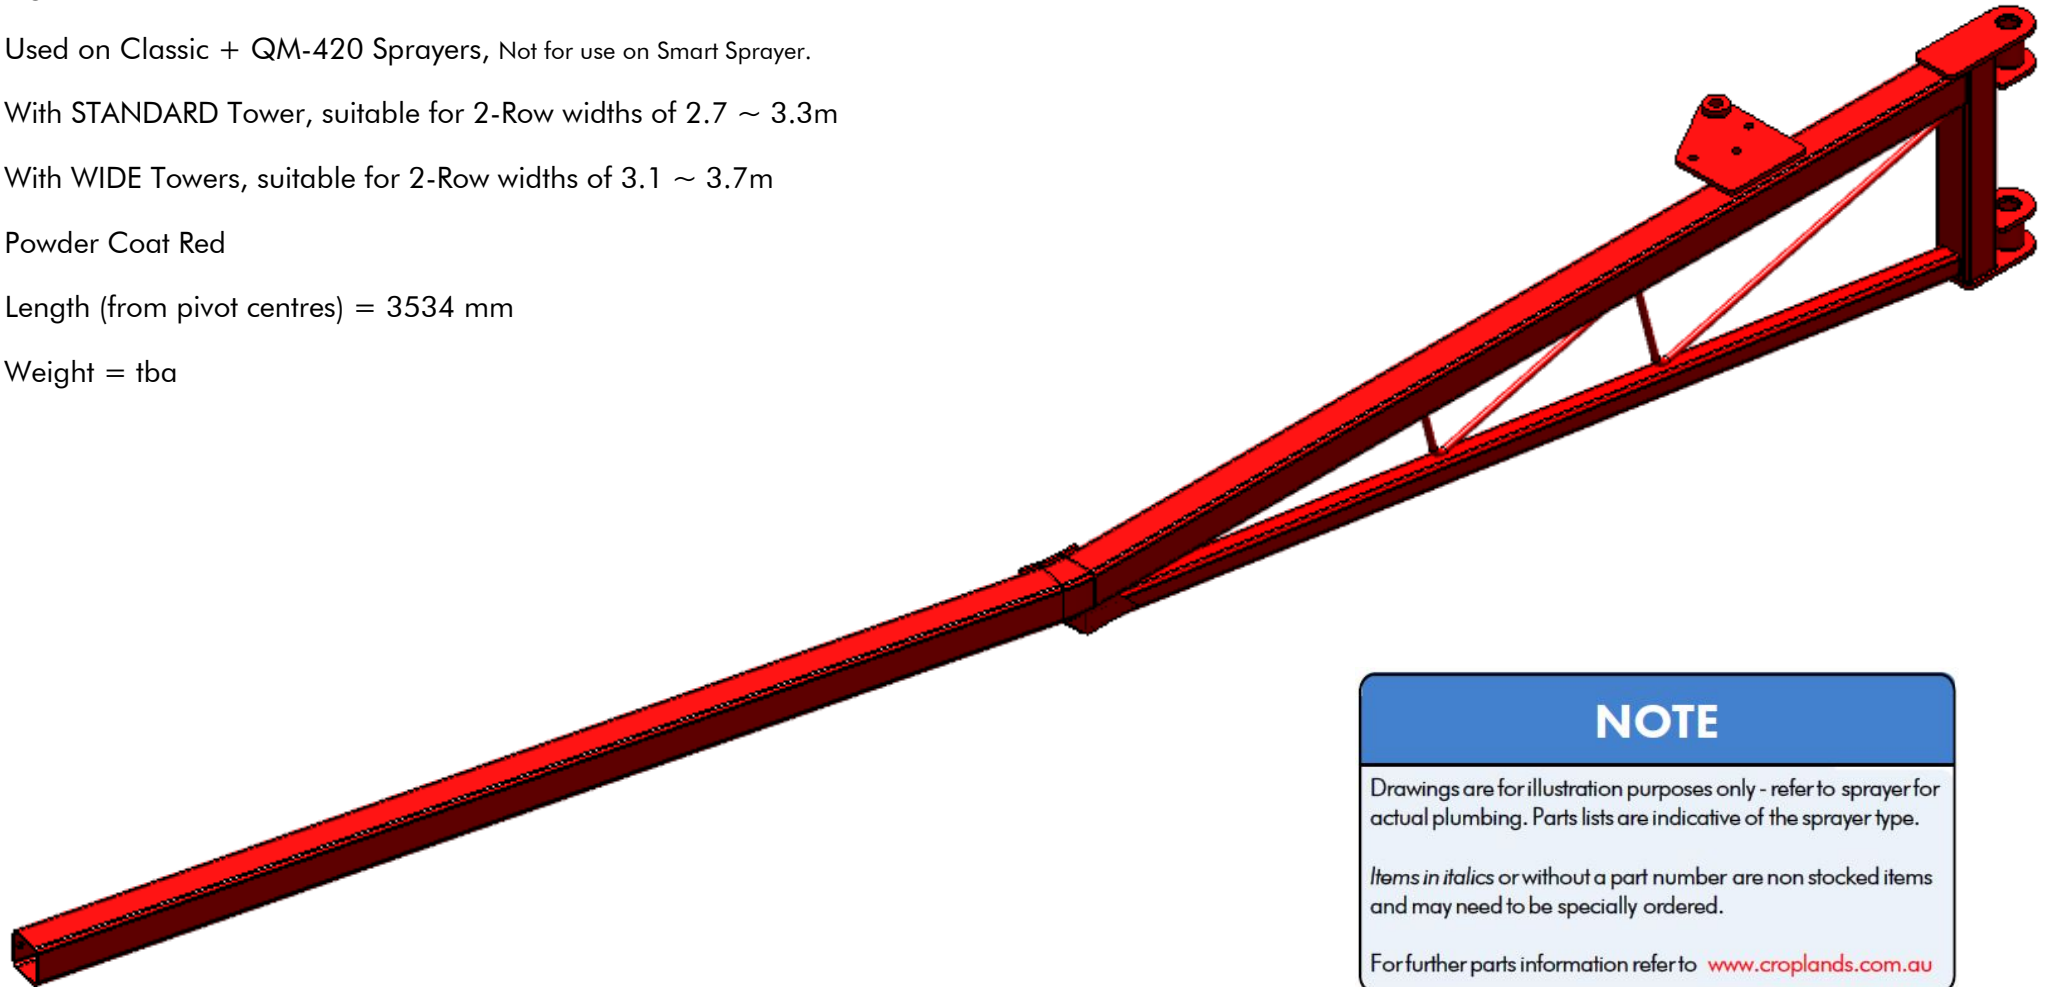

HP-274A-2G

BOOM ARM LEFT-HAND QM VER 4 4000LT

Right-hand version is HP-274A-3G

Used on Classic + QM-420 Sprayers, Not for use on Smart Sprayer.

With STANDARD Tower, suitable for 2-Row widths of 2.7 ~ 3.3m

With WIDE Towers, suitable for 2-Row widths of 3.1 ~ 3.7m

Powder Coat Red

Length (from pivot centres) = 3534 mm

Weight = tba

NOTE

Drawings are for illustration purposes only - refer to sprayer for actual plumbing. Parts lists are indicative of the sprayer type.