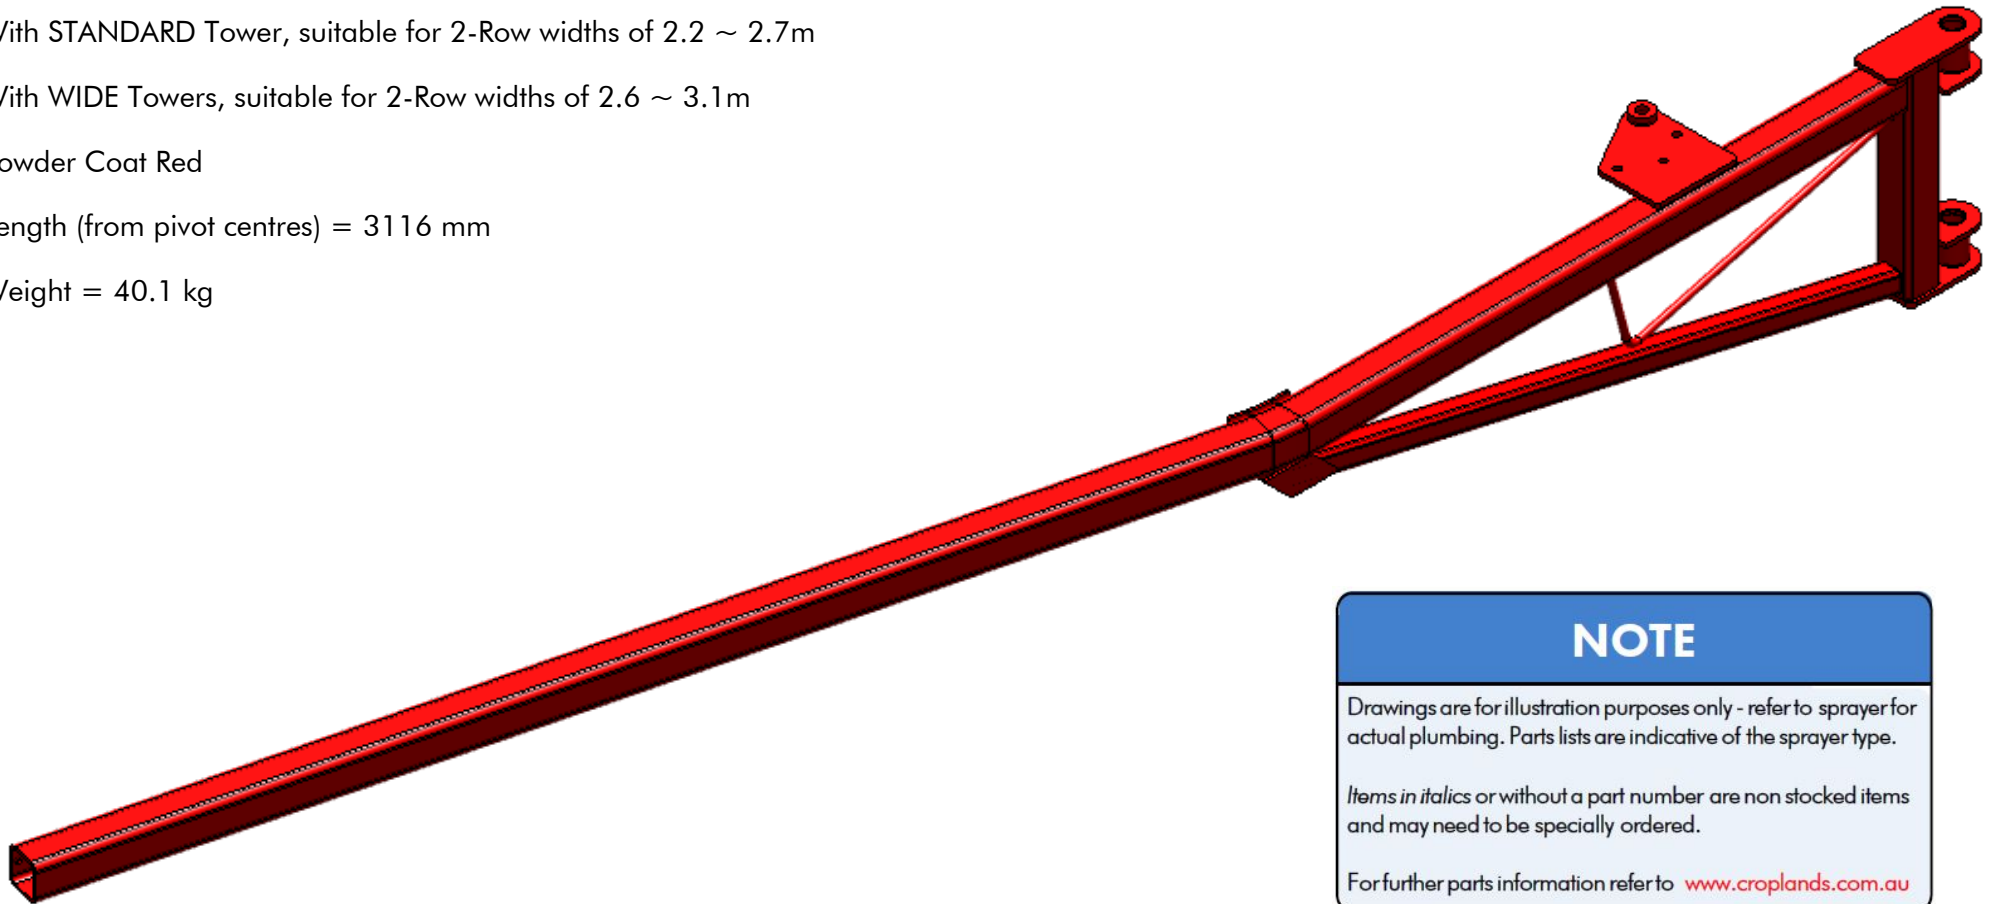

HP-274A-2J

BOOM ARM QM-420, LEFT-HAND

Right-hand version is HP-274A-3J

Used on Classic + QM-420 Sprayers, Not for use on Smart Sprayer.

With STANDARD Tower, suitable for 2-Row widths of 2.2 ~ 2.7m

With WIDE Towers, suitable for 2-Row widths of 2.6 ~ 3.1m

Powder Coat Red

Length (from pivot centres) = 3116 mm

Weight = 40.1 kg

NOTE

Drawings are for illustration purposes only - refer to sprayer for actual plumbing. Parts lists are indicative of the sprayer type.