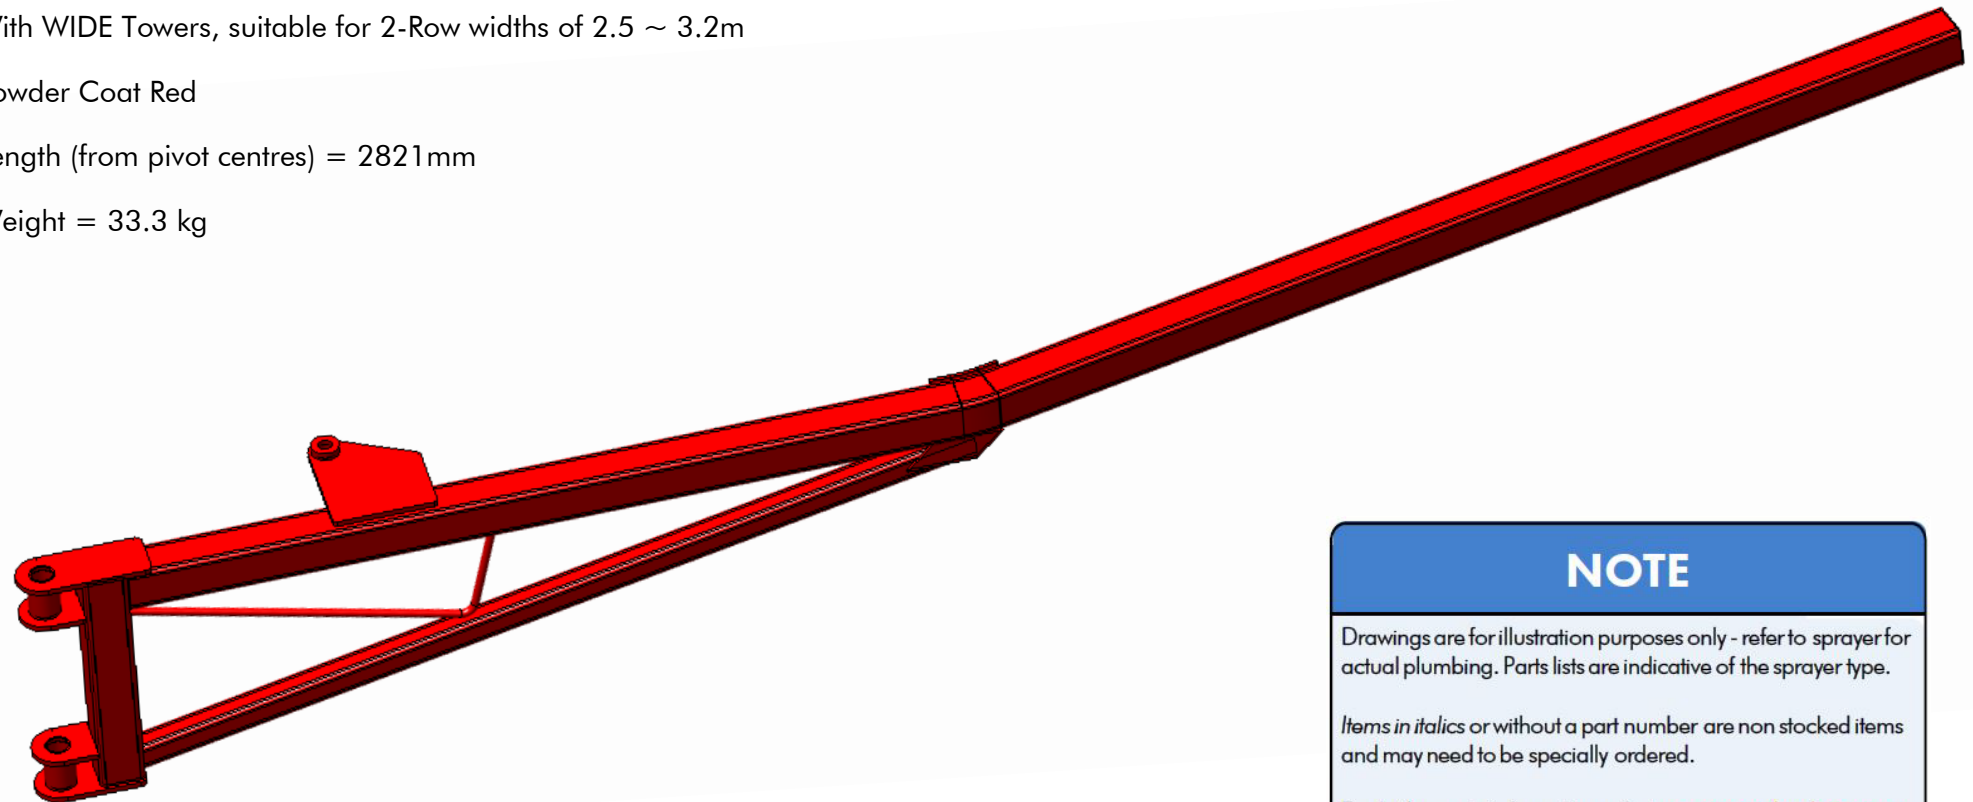

### BOOM ARM RIGHT-HAND, QM VER 4, 2000 LT

Left-hand version is HP-274A-2F

Used on Classic + QM-420 Sprayers, not for use on Smart Sprayer.

With STANDARD Tower, suitable for 2-Row widths of 2.2 ~ 3.0m

With WIDE Towers, suitable for 2-Row widths of 2.5 ~ 3.2m

Powder Coat Red

Length (from pivot centres) = 2821mm

Weight = 33.3 kg

Issue A shown