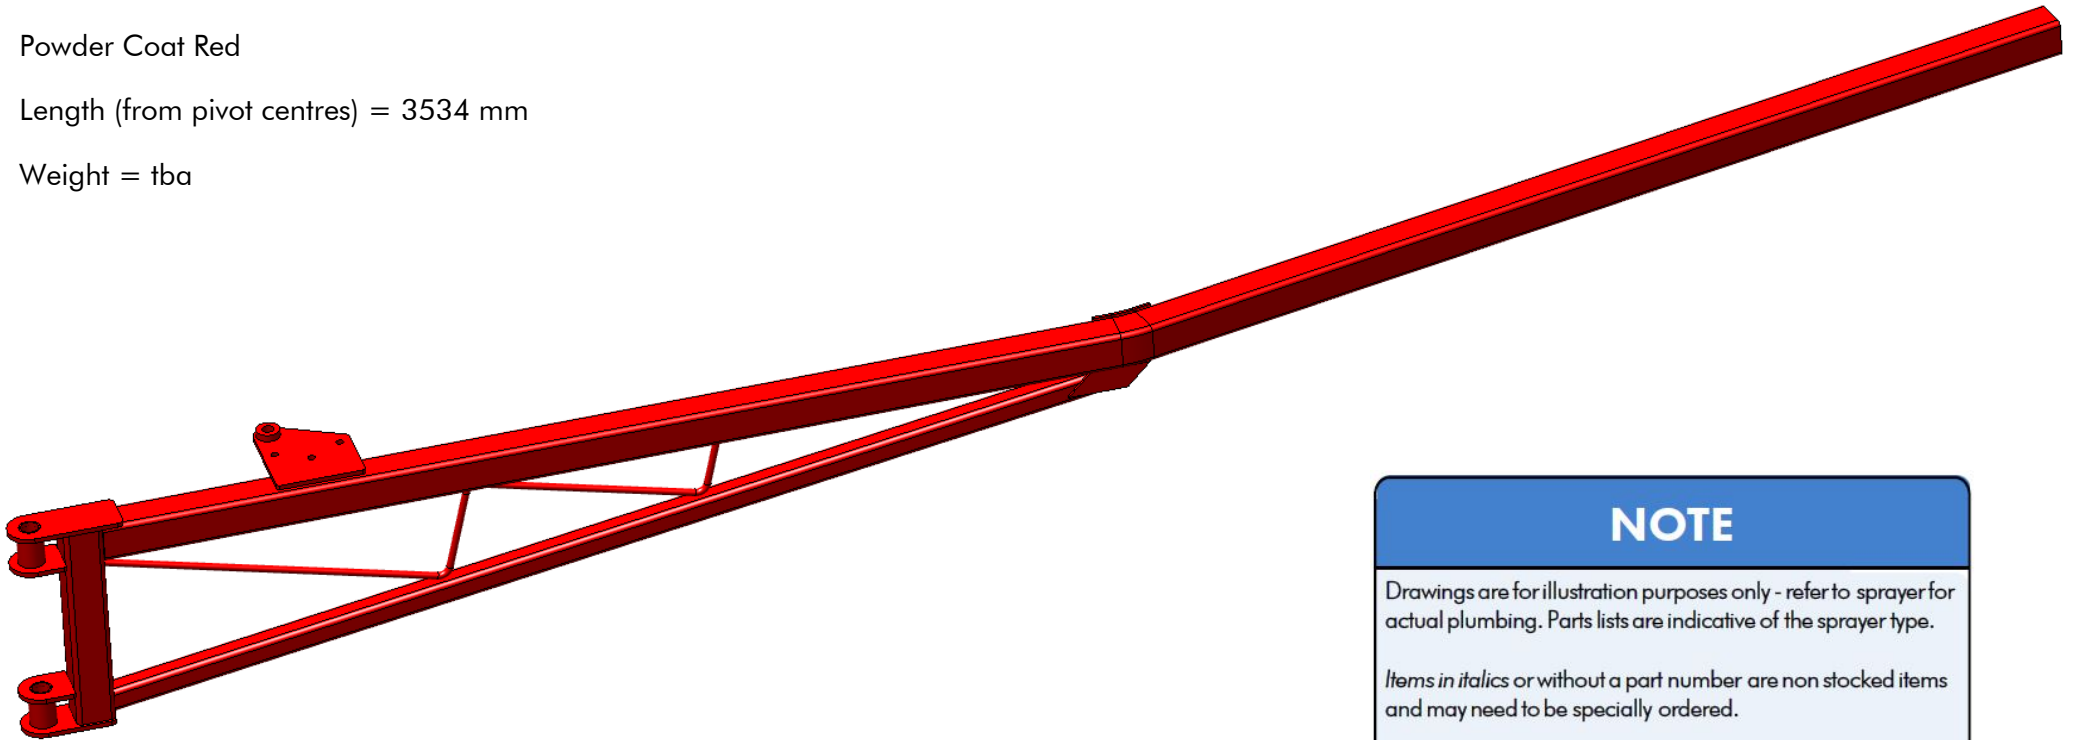

HP-274A-3G

BOOM ARM RIGHT-HAND QM VER 4 4000LT

Left-hand version is HP-274A-2G

Used on Classic + QM-420 Sprayers, Not for use on Smart Sprayer.

With STANDARD Tower, suitable for 2-Row widths of 2.7 ~ 3.3m

With WIDE Towers, suitable for 2-Row widths of 3.1 ~ 3.7m

Powder Coat Red

Length (from pivot centres) = 3534 mm

Weight = tba

NOTE

Drawings are for illustration purposes only - refer to sprayer for actual plumbing. Parts lists are indicative of the sprayer type.