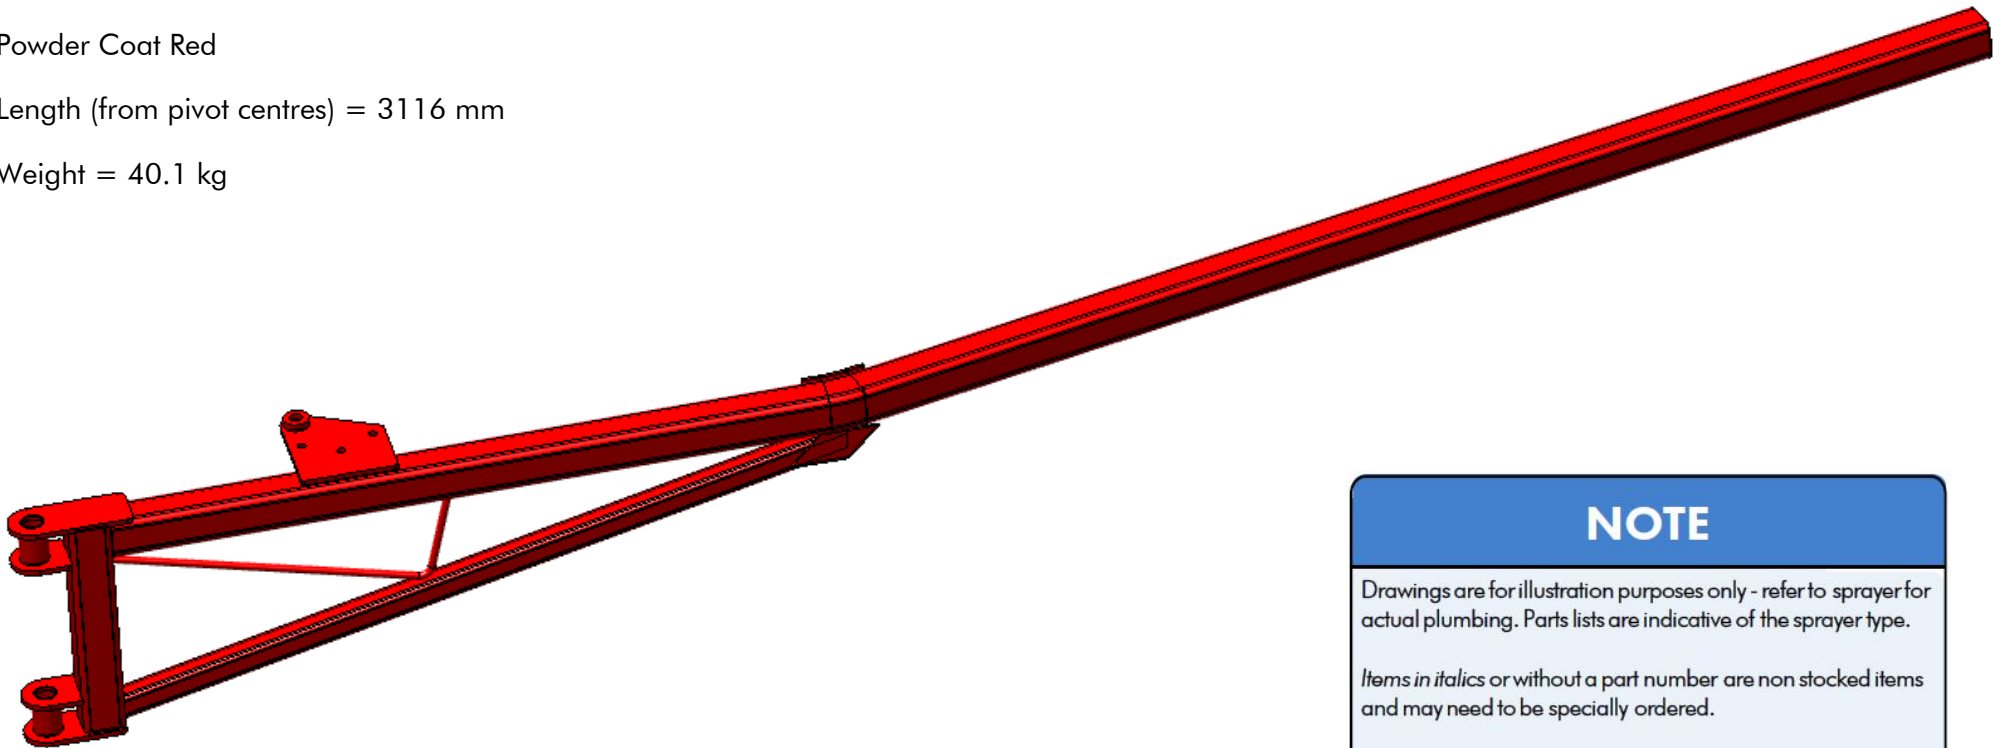

HP-274A-3J

BOOM ARM QM-420, RIGHT-HAND

Left-hand version is HP-274A-2J

Used on Classic + QM-420 Sprayers, Not for use on Smart Sprayer.

With STANDARD Tower, suitable for 2-Row widths of 2.2 ~ 2.7m

With WIDE Towers, suitable for 2-Row widths of 2.6 ~ 3.1m

Powder Coat Red

Length (from pivot centres) = 3116 mm

Weight = 40.1 kg

NOTE

Drawings are for illustration purposes only - refer to sprayer for actual plumbing. Parts lists are indicative of the sprayer type.