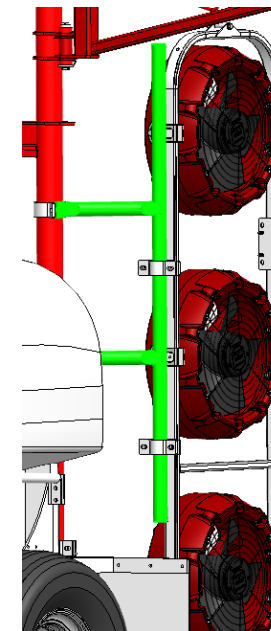

## HP-274A-9B

### TUBE STANDOFF FAN FRAME QM-420

Used on Quantum-420 Sprayers, rear Fan Frames

Use HP-274A-14G half saddle clamps (90mm) for attachment to tower.

Galvanised

Weight = tba