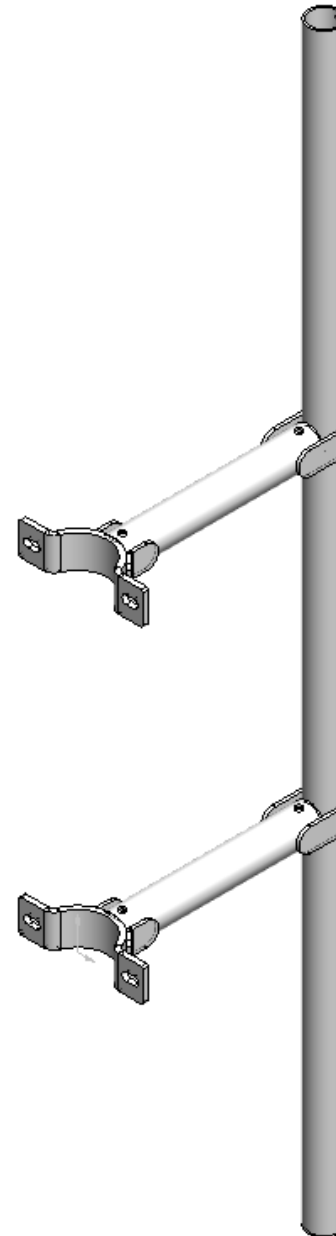

## HP-274A-9B

### TUBE STANDOFF FAN FRAME QM-420

Used on Quantum-420 Sprayers, rear Fan Frames

Use HP-274A-14G half saddle clamps (90mm) for attachment to tower.

Galvanised

Weight = tba

### NOTE

Drawings are for illustration purposes only - refer to sprayer for actual plumbing. Parts lists are indicative of the sprayer type.

*Items in italics or without a part number are non stocked items and may need to be specially ordered.*