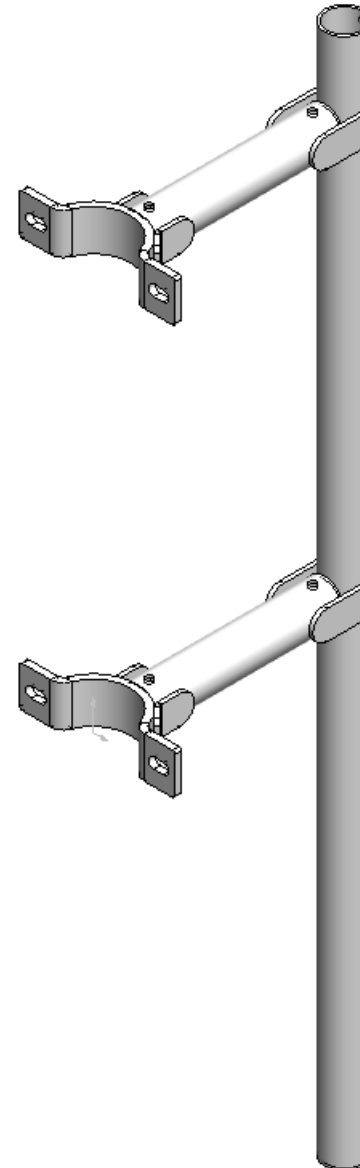

HP-274A-9C

TUBE STANDOFF ORCHARD LOWER

Used on Orchard Sprayers (lower fan frame) and Linkage Fan Frame

Use HP-274A-14G half saddle clamps (90mm) for attachment to tower.

Galvanised

Weight = tba

NOTE

Drawings are for illustration purposes only - refer to sprayer for actual plumbing. Parts lists are indicative of the sprayer type.