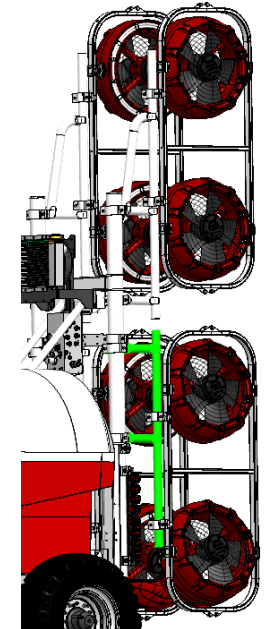

HP-274A-9C

TUBE STANDOFF ORCHARD LOWER

Used on Orchard Sprayers (lower fan frame) and Linkage Fan Frame

Use HP-274A-14G half saddle clamps (90mm) for attachment to tower.

Galvanised

Weight = tba

NOTE

Drawings are for illustration purposes only - refer to sprayer for actual plumbing. Parts lists are indicative of the sprayer type.