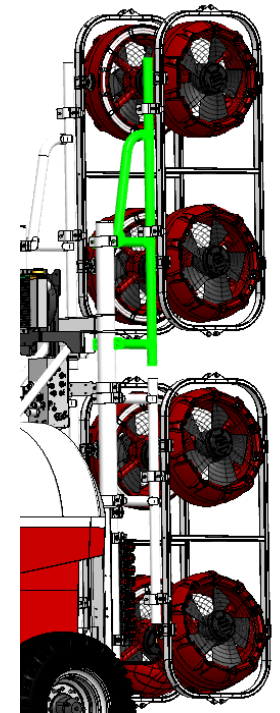

HP-274A-9D

TUBE STANDOFF ORCHARD UPPER

Used on Orchard Sprayers (upper fan frame).

Use HP-274A-14G half saddle clamps (90mm) for attachment to tower.

Galvanised

Weight = tba

NOTE

Drawings are for illustration purposes only - refer to sprayer for actual plumbing. Parts lists are indicative of the sprayer type.