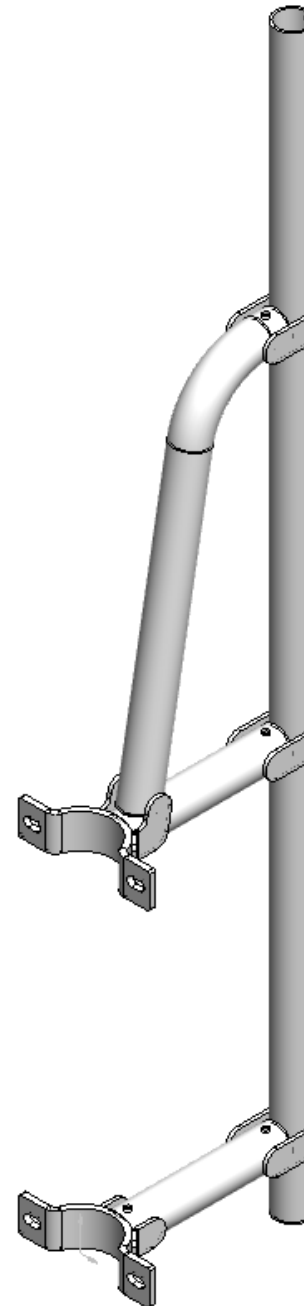

HP-274A-9D

TUBE STANDOFF ORCHARD UPPER

Used on Orchard Sprayers (upper fan frame).

Use HP-274A-14G half saddle clamps (90mm) for attachment to tower.

Galvanised

Weight = tba

NOTE

Drawings are for illustration purposes only - refer to sprayer for actual plumbing. Parts lists are indicative of the sprayer type.

Items in italics or without a part number are non stocked items and may need to be specially ordered.

For further parts information refer to www.croplands.com.au