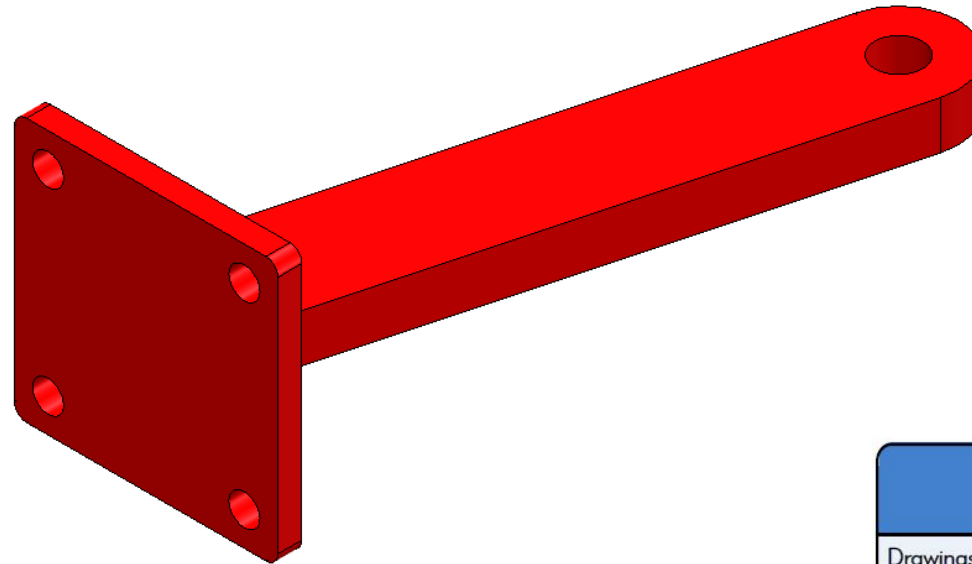

HP-274B-18A

BRACKET CYLINDER ORORA QM-420

For outer row, over row (width) adjustment on QM-420

(18A is longer than 18)

Powder Coat Red

Weight = tba

NOTE

Drawings are for illustration purposes only - refer to sprayer for actual plumbing. Parts lists are indicative of the sprayer type.