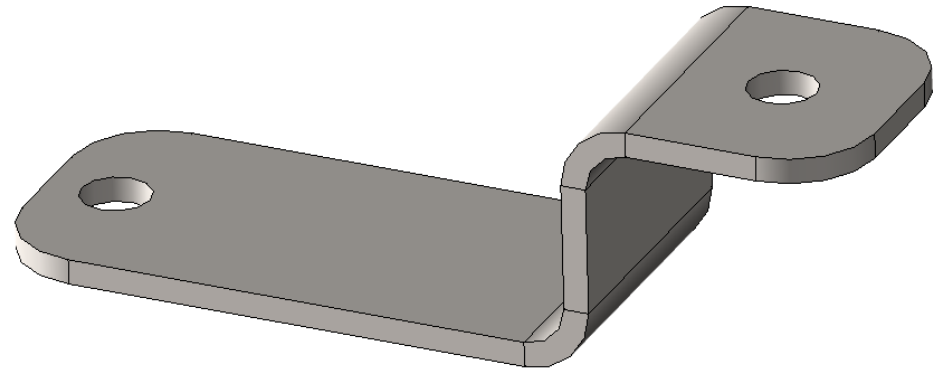

HP-319-27

CLAMP QM-420 SPRAY RINGS & GUARD

Stainless Steel clamp / bracket to hold spray rings in place.

Eight (8) per spray head, as highlighted in green below.

See HP-319-31 for complete QM-420 assembly.

NOTE

Drawings are for illustration purposes only - refer to sprayer for actual plumbing. Parts lists are indicative of the sprayer type.

Items in italics or without a part number are non stocked items and may need to be specially ordered.