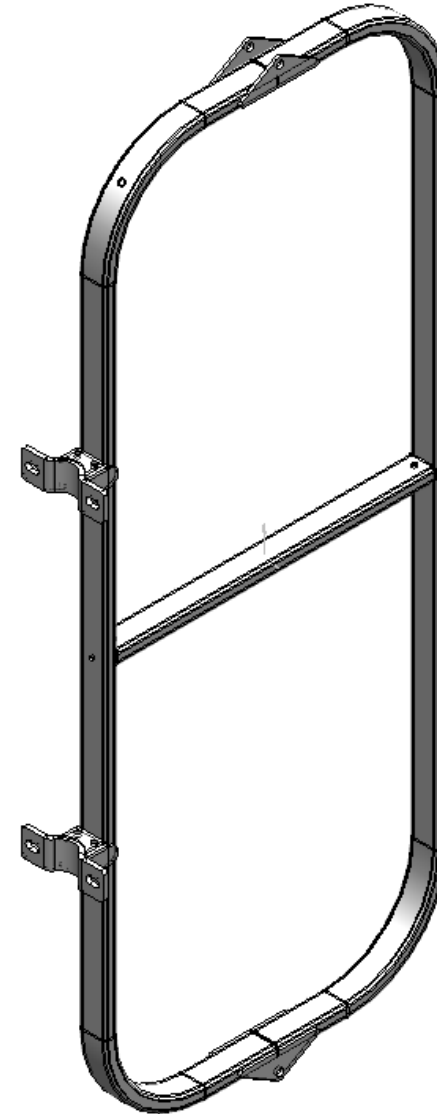

HP-322-03

FAN FRAME REAR 2 FAN QM-420

Used on Orchard Sprayers

Use HP-274A-13G half saddle clamps (45mm) for attachment to Stand-Off

Galvanised

Weight = 16.1 kg

NOTE

Drawings are for illustration purposes only - refer to sprayer for actual plumbing. Parts lists are indicative of the sprayer type.