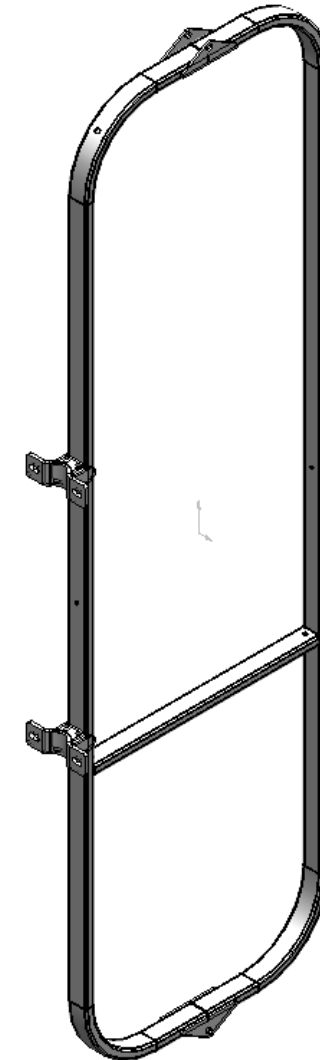

## HP-322-04

### FAN FRAME REAR 3 FAN, QM-420

Used on QM-420 Sprayers, rear fan frames

Height 2120mm

Use HP-274A-13G half saddle clamps (45mm) for attachment to Stand-Off

Galvanised

Weight = 19.85 kg

#### NOTE

Drawings are for illustration purposes only - refer to sprayer for actual plumbing. Parts lists are indicative of the sprayer type.

*Items in italics* or without a part number are non stocked items and may need to be specially ordered.