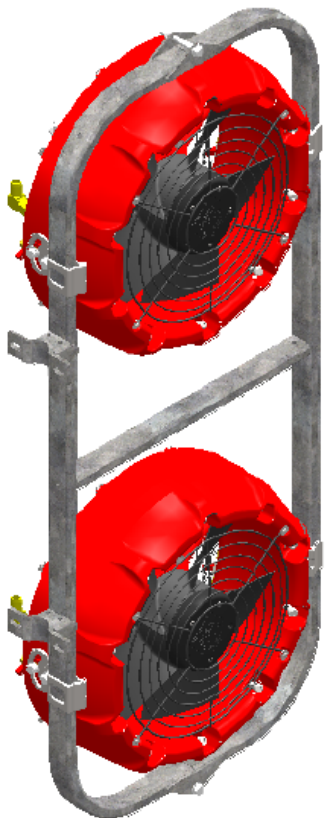

KH-5105ALA

ORCHARD FAN FRAME ASSY, 2 X QM-420 FANS, LH

Right hand assembly is KH-5105ARA

Mount to the "stand-off's" using HP-274A-13G, 45mm half saddle clamp

Assy weight = tba

ITEM NO.	PART NUMBER	DESCRIPTION	QTY.
1	BALL14MF2M	BALL VALVE 1/4" M/F	4
2	HP-040	NIPPLE 3/8" BSPPM X 3/4" JICM	4
3	HP-042	ELBOW 3/4" JICM X 3/4" JICFM	4
4	HP-045	ELBOW 1/4" BSPPM X 7/16" JICM	2
5	HP-089	TEE 7/16" JICM/JICM/JICFM	2
6	HP-319-31A	QM420 NO NOZZLES	2
7	HP-322-03	FAN FRAME REAR 2FAN	1
8	HP-324-420	CLAMP QM420 FRAME	4
9	TFAD1238FM	ADAPTOR 1/2" BSPF X 3/8" BSPM	4
10	TFA1412F	TAIL BRASS 1/4" BSPF X 1/2" TAIL	4
11	TFEL1234	ELBOW 1/2" BSPM X 3/4" TAIL	4
12	TFEL1438MM	ELBOW 1/4" BSPM X 3/8" BSPM	4
13	<i>M12X90BOLT</i>	<i>M12 X 90 BOLT HT ZP</i>	2
14	<i>M12X20</i>	<i>M12 X 20 HEX HEAD SET SCREW HT ZP</i>	8
15	<i>M12FWASHER</i>	<i>M12 FLAT WASHER ZP</i>	12
16	<i>M12NNUT</i>	<i>M12 NYLOC NUT HT ZP</i>	2
17	<i>M12SWASHER</i>	<i>M12 SPRING WASHER ZP</i>	8

NOTE

Drawings are for illustration purposes only - refer to sprayer for actual plumbing. Parts lists are indicative of the sprayer type.

Items in italics or without a part number are non stocked items and may need to be specially ordered.