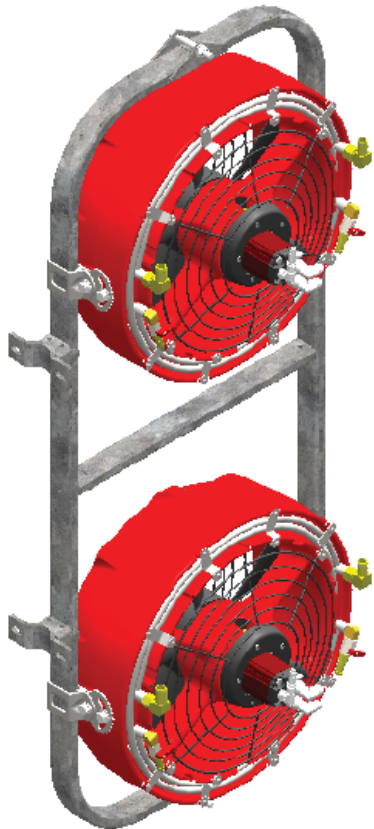

KH-5105ARA

ORCHARD FAN FRAME ASSY, 2 X QM-420 FANS, RH

Left hand assembly is KH-5105ALA

Mount to the "stand-off's" using HP-274A-13G, 45mm half saddle clamp

Assy weight = 1ba

ITEM NO.	PART NUMBER	DESCRIPTION	QTY.
1	BALL14MF2M	BALL VALVE 1/4" M/F	4
2	HP-040	NIPPLE 3/8" BSPPM X 3/4" JICM	4
3	HP-042	ELBOW 3/4" JICM X 3/4" JICFM	4
4	HP-045	ELBOW 1/4" BSPPM X 7/16" JICM	2
5	HP-089	TEE 7/16" JICM/JICM/JICFM	2
6	HP-319-31A	QM420 NO NOZZLES	2
7	HP-322-03	FAN FRAME REAR 2FAN	1
8	HP-324-420	CLAMP QM420 FRAME	4
9	TFAD1238FM	ADAPTOR 1/2" BSPF X 3/8" BSPM	4
10	TFA1412F	TAIL BRASS 1/4" BSPF X 1/2" TAIL	4
11	TFEL1234	ELBOW 1/2" BSPM X 3/4" TAIL	4
12	TFEL1438MM	ELBOW 1/4" BSPM X 3/8" BSPM	4
13	<i>M12X90BOLT</i>	<i>M12 X 90 BOLT HT ZP</i>	2
14	<i>M12X20</i>	<i>M12 X 20 HEX HEAD SET SCREW HT ZP</i>	8
15	<i>M12FWASHER</i>	<i>M12 FLAT WASHER ZP</i>	12
16	<i>M12NNUT</i>	<i>M12 NYLOC NUT HT ZP</i>	2
17	<i>M12SWASHER</i>	<i>M12 SPRING WASHER ZP</i>	8

NOTE

Drawings are for illustration purposes only - refer to sprayer for actual plumbing. Parts lists are indicative of the sprayer type.

Items in italics or without a part number are non stocked items and may need to be specially ordered.