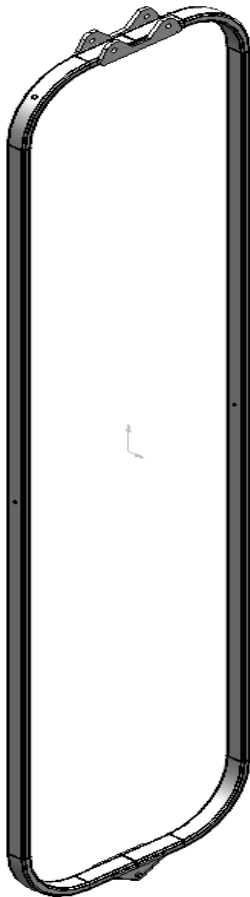

QM-420 (BOOM) FAN FRAME OPTIONS

Used with all QM-420 over-row sprayers, in conjunction with swivel dropper & slide.

These single piece frames replace the earlier 2-part versions, HP-322-01 and HP-322-02

See HP-322-03 / 04 & 04A for Fan Frames at the rear of the sprayer.

NOTE
Drawings are for illustration purposes only - refer to sprayer for actual plumbing. Parts lists are indicative of the sprayer type.
<i>Items in italics</i> or without a part number are non stocked items and may need to be specially ordered.
For further parts information refer to www.croplands.com.au

HP-322-05
Standard Length
(2120mm)

HP-322-05A
300mm Extension
(2400mm)

HP-322-01-1
Use to create
different length's