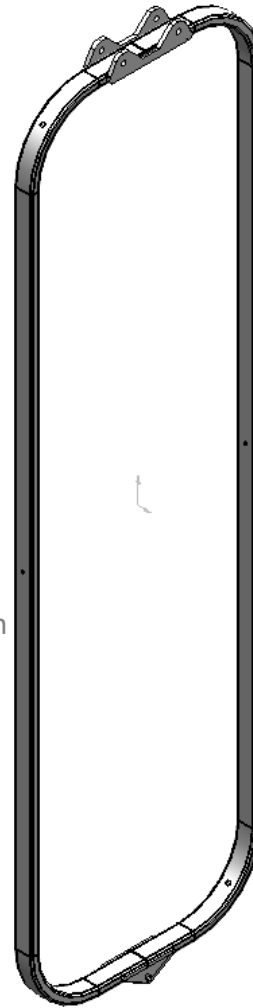

QM-420 (BOOM) FAN FRAME OPTIONS

Used with all QM-420 over-row sprayers, in conjunction with swivel dropper & slide.

These single piece frames replace the earlier 2-part versions, HP-322-01 and HP-322-02

See HP-322-03 / 04 & 04A for Fan Frames at the rear of the sprayer.

NOTE
Drawings are for illustration purposes only - refer to sprayer for actual plumbing. Parts lists are indicative of the sprayer type.
<i>Items in italics</i> or without a part number are non stocked items and may need to be specially ordered.
For further parts information refer to www.croplands.com.au

HP-322-05
Standard Length
(2120mm)

HP-322-05A
300mm Extension
(2400mm)

HP-322-01-1
Use to create
different length's