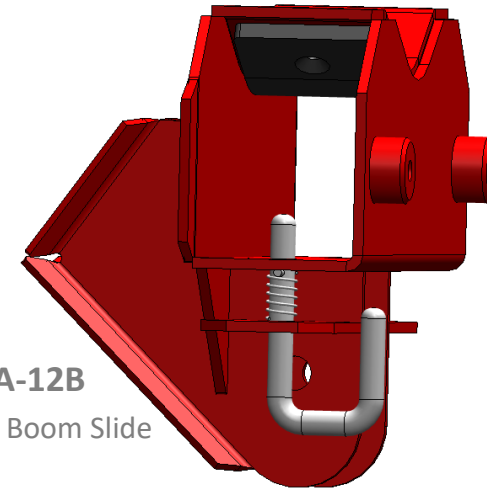

QM-420 BOOM SLIDE & SWIVEL HEAD

Boom Fan Frames connect too, and slide along the boom arm via the below components ...

Note 3-row sprayers use a different slide, HP-274A-12B-1 + link bar, ram etc

NOTE

Drawings are for illustration purposes only - refer to sprayer for actual plumbing. Parts lists are indicative of the sprayer type.

Items in italics or without a part number are non stocked items and may need to be specially ordered.

For further parts information refer to www.croplands.com.au

HP-274A-12B
Standard Boom Slide

HP-274A-10B
Swivel Dropper

HP-274A-18
Actuator Rod
(1 per sprayer)