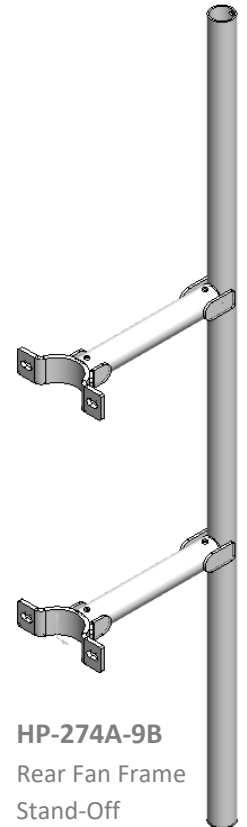

QM-420 (REAR) FAN FRAME OPTIONS

Used at the rear of all QM-420 sprayers, in conjunction with HP-274A-9B Stand-Off's

See HP-322-05 & 05A for Fan Frames used with sprayer boom arms

Use HP-274A-13G half saddle clamps for attachment to Stand-Off

For further parts information refer to www.croplands.com.au

HP-322-04
Standard
Length
(2120mm)

HP-322-04A
300mm
Extension
(2400mm)

HP-322-01-1
Use to create
different
length's

HP-322-03
2-Fan version
for Linkage

HP-274A-9B
Rear Fan Frame
Stand-Off