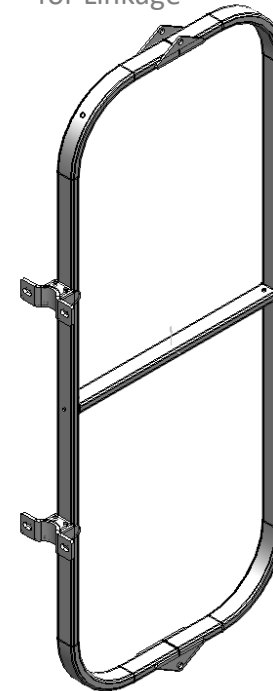

QM-420 (REAR) FAN FRAME OPTIONS

Used at the rear of all QM-420 sprayers, in conjunction with HP-274A-9B Stand-Off's

See HP-322-05 & 05A for Fan Frames used with sprayer boom arms

Use HP-274A-13G half saddle clamps for attachment to Stand-Off

For further parts information refer to www.croplands.com.au

HP-322-04
Standard
Length
(2120mm)

HP-322-04A
300mm
Extension
(2400mm)

HP-322-01-1
Use to create
different
length's

HP-322-03
2-Fan version
for Linkage