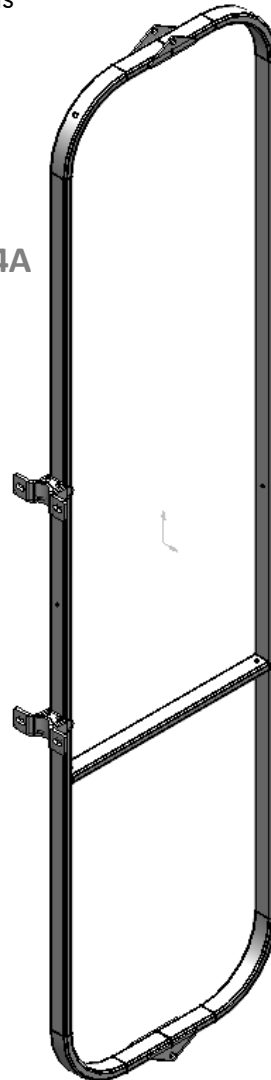

QM-420 (REAR) FAN FRAME OPTIONS

Used at the rear of all QM-420 sprayers, in conjunction with HP-274A-9B Stand-Off's

See HP-322-05 & 05A for Fan Frames used with sprayer boom arms

Use HP-274A-13G half saddle clamps for attachment to Stand-Off

NOTE

Drawings are for illustration purposes only - refer to sprayer for actual plumbing. Parts lists are indicative of the sprayer type.

Items in italics or without a part number are non stocked items and may need to be specially ordered.

For further parts information refer to www.croplands.com.au

HP-322-04
Standard
Length
(2120mm)

HP-322-04A
300mm
Extension
(2400mm)

HP-322-01-1
Use to create
different
length's

HP-322-03
2-Fan version
for Linkage