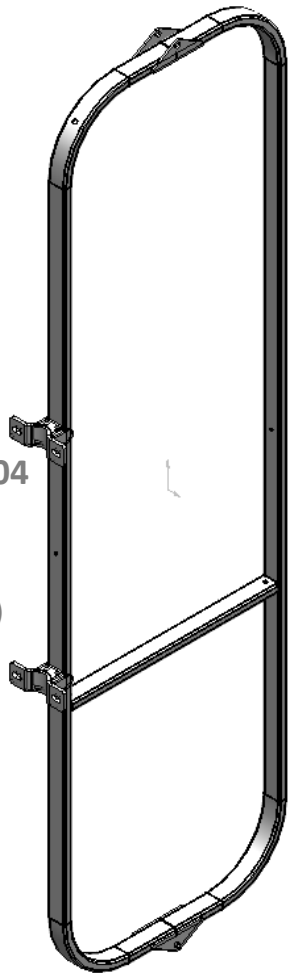

QM-420 (REAR) FAN FRAME OPTIONS

Used at the rear of all QM-420 sprayers, in conjunction with HP-274A-9B Stand-Off's

See HP-322-05 & 05A for Fan Frames used with sprayer boom arms

Use HP-274A-13G half saddle clamps for attachment to Stand-Off

NOTE

Drawings are for illustration purposes only - refer to sprayer for actual plumbing. Parts lists are indicative of the sprayer type.

Items in italics or without a part number are non stocked items and may need to be specially ordered.

For further parts information refer to www.croplands.com.au

HP-322-04
Standard
Length
(2120mm)

HP-322-04A
300mm
Extension
(2400mm)

HP-322-01-1
Use to create
different
length's

HP-322-03
2-Fan version
for Linkage