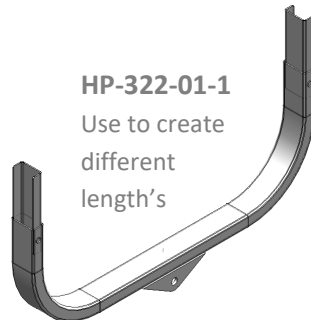

For further parts information refer to www.croplands.com.au

HP-322-04
Standard
Length
(2120mm)

HP-322-04A
300mm
Extension
(2400mm)

HP-322-01-1
Use to create
different
length's

HP-322-03
2-Fan version
for Linkage