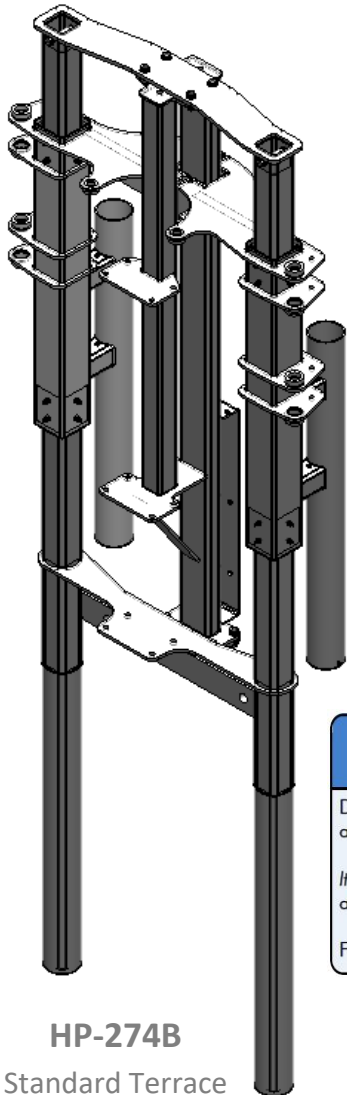

## QM-420 SPRAYER TERRACE TOWER OPTIONS

Also see Standard Tower options

### NOTE

Drawings are for illustration purposes only - refer to sprayer for actual plumbing. Parts lists are indicative of the sprayer type.

*Items in italics* or without a part number are non stocked items and may need to be specially ordered.