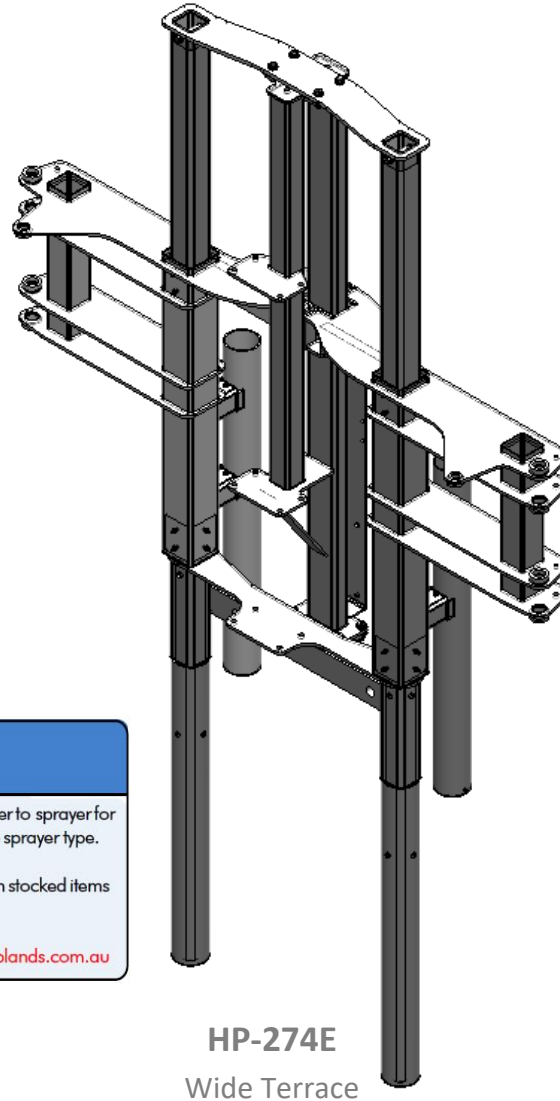

## QM-420 SPRAYER TERRACE TOWER OPTIONS

Also see Standard Tower options

### NOTE

Drawings are for illustration purposes only - refer to sprayer for actual plumbing. Parts lists are indicative of the sprayer type.

*Items in italics* or without a part number are non stocked items and may need to be specially ordered.