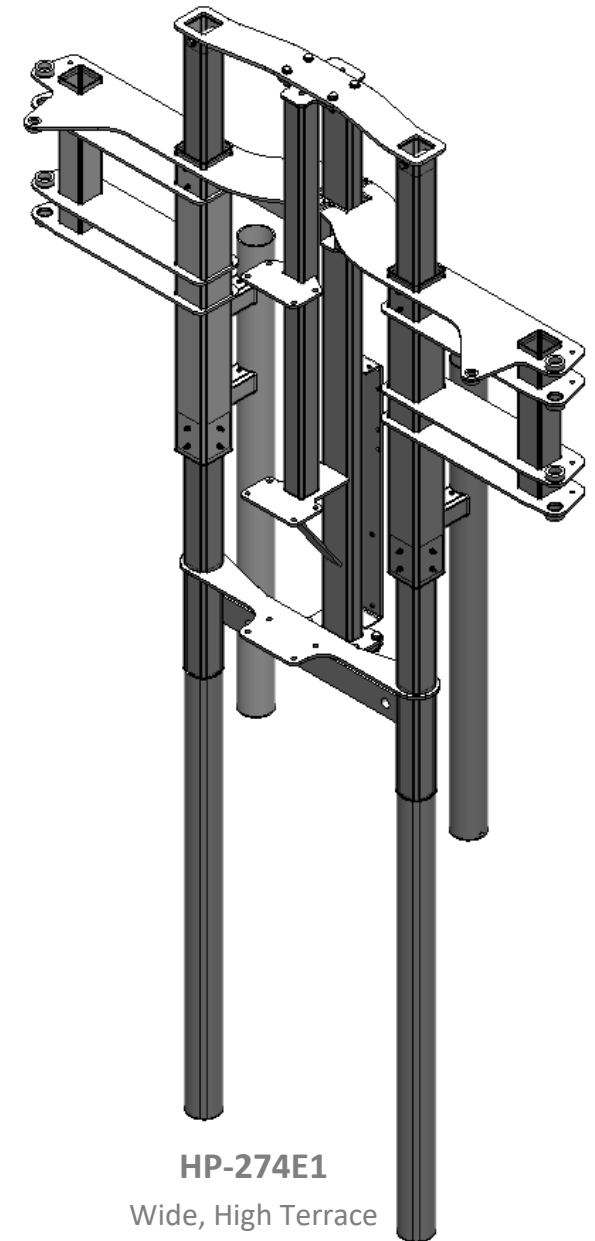

## QM-420 SPRAYER TERRACE TOWER OPTIONS

Also see Standard Tower options

### NOTE

Drawings are for illustration purposes only - refer to sprayer for actual plumbing. Parts lists are indicative of the sprayer type.

*Items in italics* or without a part number are non stocked items and may need to be specially ordered.