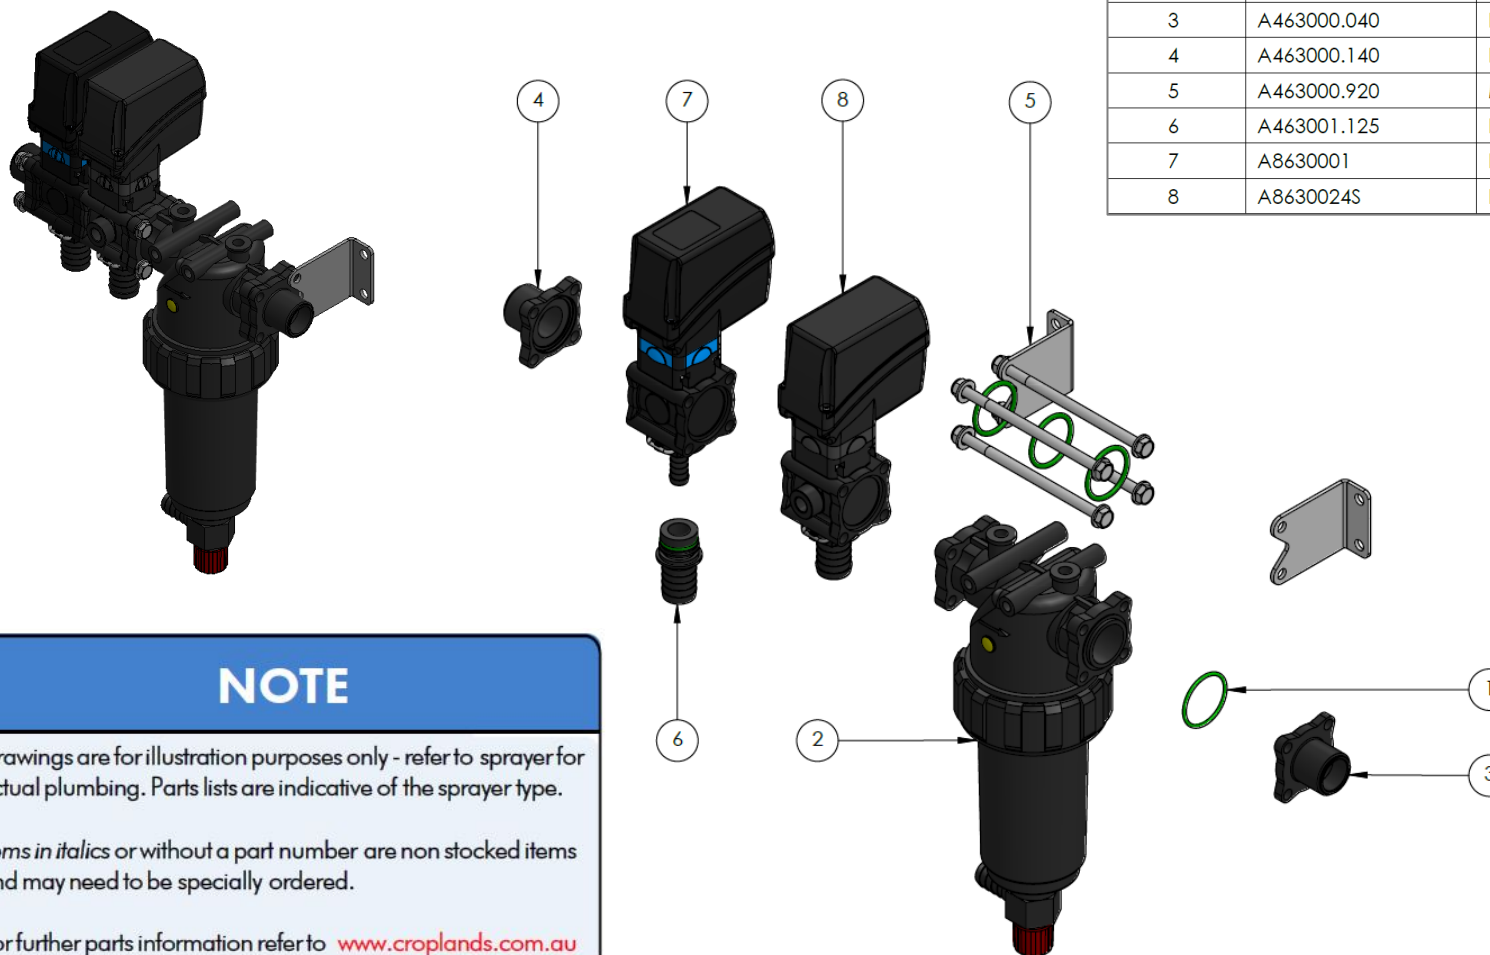

A463CCRO08A

SERVO, DUMP & FILTER ASSY

For use with AR185 Pump

AR250 pump version uses A473CCRO08A (larger plumbing)

ITEM NO.	PART NUMBER	DESCRIPTION	QTY.
1	AG10071V	O RING 2" VITON	1
2	A32621135	FILTER S/F 80MESH FLANGED TYPE	1
3	A463000.040	FLANGE 463 SERIES 1" BSP	1
4	A463000.140	FLANGE FOR 463SER VALVE 1"	1
5	A463000.920	MOUNTING KIT 2 VALVE	1
6	A463001.125	HOSE TAIL 1" FOR 463 SERIES	1
7	A8630001	ELECTRIC VALVE	1
8	A8630024S	PROP CONTROL VALVE 7 SEC	1

NOTE

Drawings are for illustration purposes only - refer to sprayer for actual plumbing. Parts lists are indicative of the sprayer type.

Items in italics or without a part number are non stocked items and may need to be specially ordered.