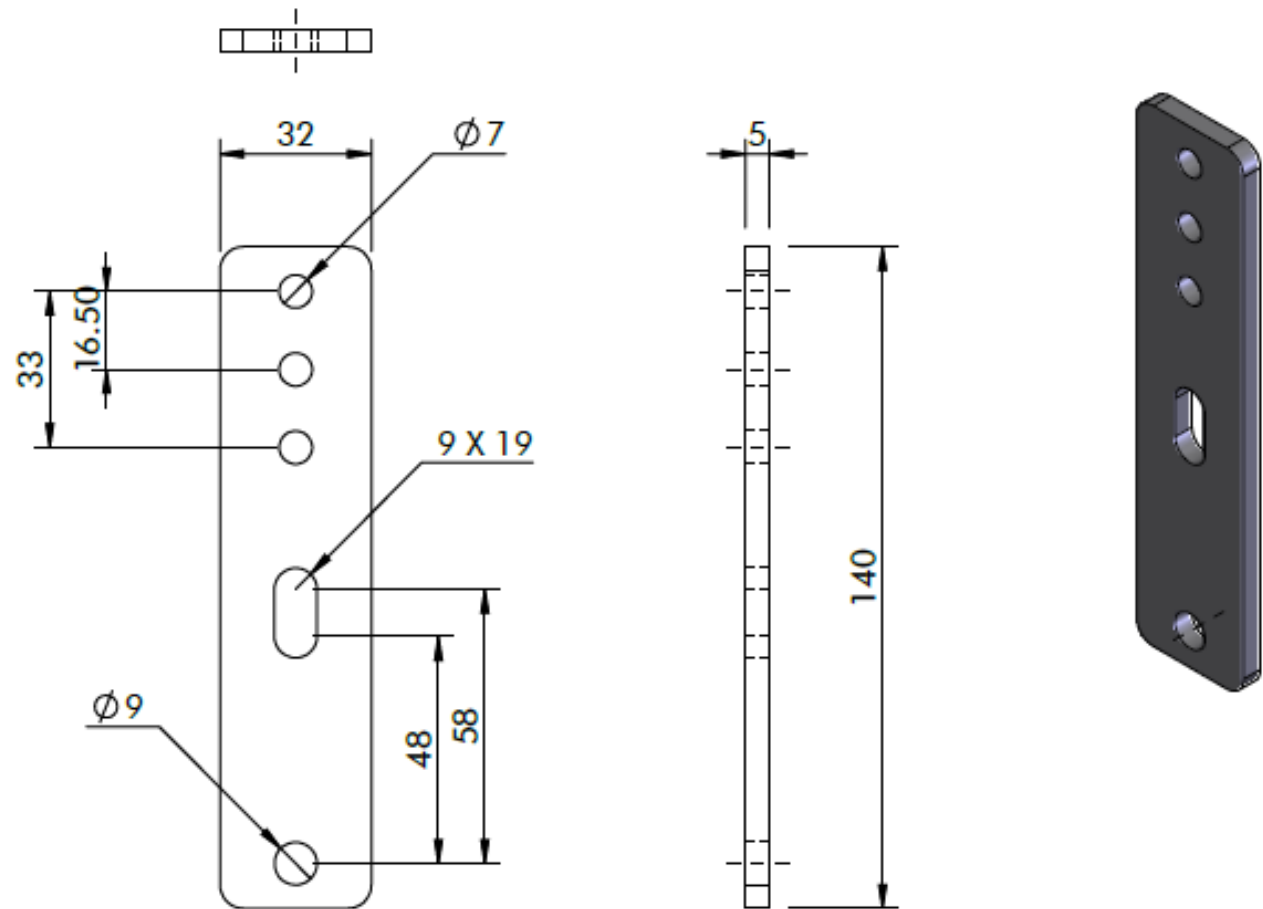

AB22390

36M AGRIBOOM, NOZZLE RAIL MOUNTING BRACKET

Issue A, Laser cut 5mm mild steel

Blasted, powder coat black

Weight = 0.16 Kg

LASERCUT PROFILE

NOTE

Drawings are for illustration purposes only - refer to sprayer for actual plumbing. Parts lists are indicative of the sprayer type.