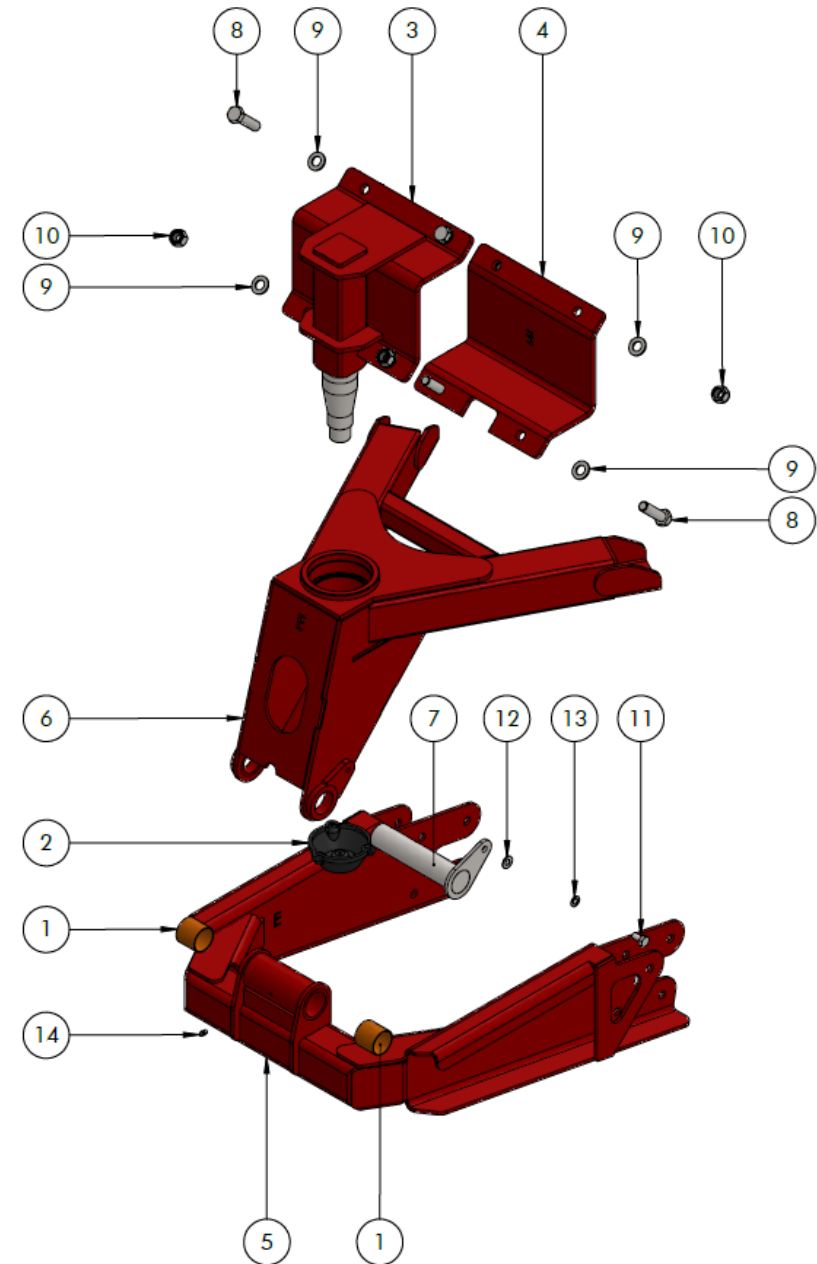

AB243000-120E

WEEDIT, OUTER CASTOR KIT VERSION 5 (E)

Issue A, Assembly

Blasted, powder coat red

Weight = 78.10 Kg

ITEM NO.	PART NUMBER	DESCRIPTION	QTY.
1	AB243000-110A-7	PERMAGLIDE BUSH 40 X 40 (PAP4040)	2
2	AB243000-120-3	BEARING SEAL & CAP KIT 60 SERIES	1
3	AB243204-100E	CLAMP TOP PLATE CASTOR E	1
4	AB243205-100E	CLAMP BOTTOM PLATE CASTOR E	1
5	AB243901-100E	SWING ARM CASTOR E	1
6	AB243902-100E	PIVOT C/WHEEL VERSION E	1
7	AB243904-100	PIN CASTER WHEEL SWING ARM	1
8	M16X60	M16 X 60 HEX HEAD SET SCREW HT ZP	4
9	M16FWASHER	M16 FLAT WASHER ZP	8
10	M16NNUT	M16 NYLOC NUT HT ZP	4
11	M10X20	M10 X 20 SET SCREW HT ZP	1
12	M10FWASHER	M10 FLAT WASHER ZP	1
13	M10SWASHER	M10 SPRING WASHER ZP	1
14	M6GNIPPLE	M6 GREASE NIPPLE	1

NOTE

Drawings are for illustration purposes only - refer to sprayer for actual plumbing. Parts lists are indicative of the sprayer type.

Items in *italics* or without a part number are non stocked items and may need to be specially ordered.