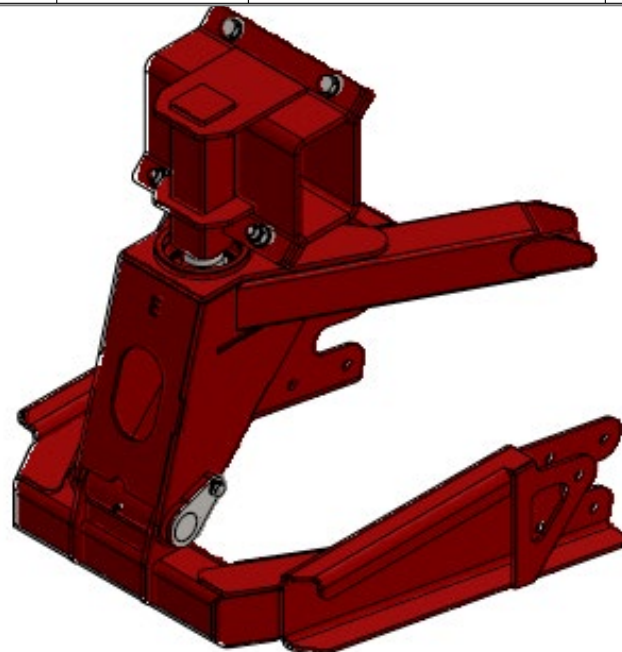

AB243000-120E

WEEDIT, OUTER CASTOR KIT VERSION 5 (E)

Issue A, Assembly

Blasted, powder coat red

Weight = 78.10 Kg

ITEM NO.	PART NUMBER	DESCRIPTION	QTY.
1	AB243000-110A-7	PERMAGLIDE BUSH 40 X 40 (PAP4040)	2
2	AB243000-120-3	BEARING SEAL & CAP KIT 60 SERIES	1
3	AB243204-100E	CLAMP TOP PLATE CASTOR E	1
4	AB243205-100E	CLAMP BOTTOM PLATE CASTOR E	1
5	AB243901-100E	SWING ARM CASTOR E	1
6	AB243902-100E	PIVOT C/WHEEL VERSION E	1
7	AB243904-100	PIN CASTER WHEEL SWING ARM	1
8	M16X60	M16 X 60 HEX HEAD SET SCREW HT ZP	4
9	M16FWASHER	M16 FLAT WASHER ZP	8
10	M16NNUT	M16 NYLOC NUT HT ZP	4
11	M10X20	M10 X 20 SET SCREW HT ZP	1
12	M10FWASHER	M10 FLAT WASHER ZP	1
13	M10SWASHER	M10 SPRING WASHER ZP	1
14	M6GNIPPLE	M6 GREASE NIPPLE	1

NOTE

Drawings are for illustration purposes only - refer to sprayer for actual plumbing. Parts lists are indicative of the sprayer type.

Items in *italics* or without a part number are non stocked items and may need to be specially ordered.