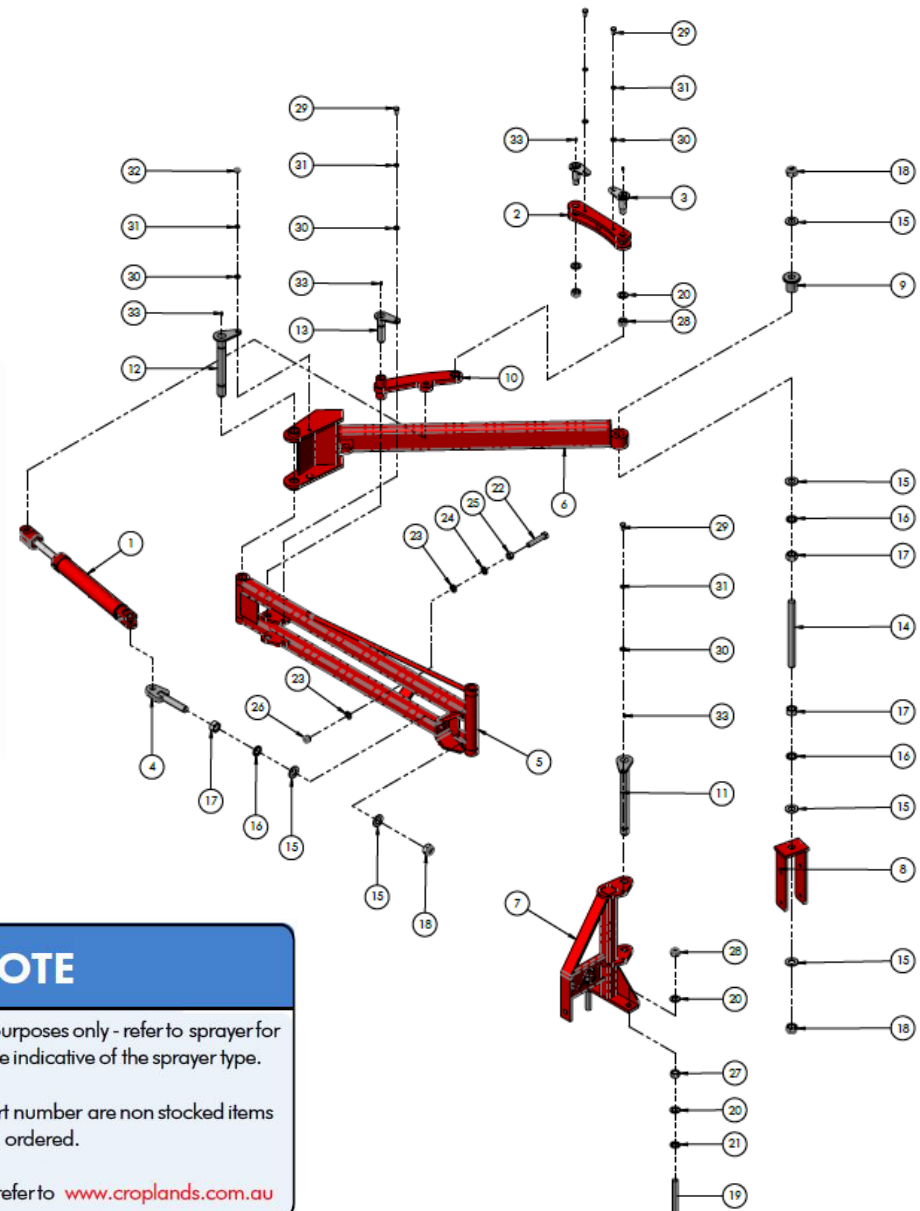

AB243000-400L

WEEDIT, OUTRIGGER DOCKING KIT LH

Issue B = Item 22 changed from M16 x 75 to M16 x 85

Refer AB243000-400R for Right-hand version

Weight = n/a

ITEM NO.	PART NUMBER	DESCRIPTION	QTY.
1	HP-012	HYDRAULIC CYLINDER 2.0 X 12	1
2	19178	DOUBLE LINK PLATE	1
3	19181	LINK PLATE PIN	2
4	243106-100	ADJUSTMENT SCREW	1
5	243140-100	FIRST SUPPORT ARM	1
6	243141-100	SECOND ARM	1
7	243142-100	SUPPORT ARM POVIT	1
8	243143-100	SUPPORT ARM HITCH	1
9	243144-100	POVIT POINT	1
10	243147-100	SINGLE LINK ARM	1
11	243155-100	PIN	1
12	243156-100	PIN	1
13	243157-100	PIN	1
14	243145-100	M24 X 300 THREAD	1
15		M24 FLAT WASHER ZP	6
16			3
17		M24 HEX NUT HT ZP	3
18		M24 NYLOC NUT ZP	3
19		M20 X 150 THREAD	2
20		M20 FLAT WASHER ZP	6
21		M20 SPRING WASHER ZP	2
22		M16 X 85 HEX HEAD SET SCREW HT ZP	1
23		M16 FLAT WASHER ZP	2
24		M16 SPRING WASHER	1
25		M16 HEX NUT HT ZP	1
26		M16 NYLOC NUT HT ZP	1
27		M20 HALF NUT ZP	2
28		M20 NYLOC NUT HT ZP	4
29	M10X20	M10 X 20 SET SCREW HT ZP	4
30		M10 FLAT WASHER ZP	5
31		M10 SPRING WASHER ZP	5
32	M10NNUT	M10 NYLOC NUT HT ZP	1
33		M6 GREASE NIPPLE	5

NOTE

Drawings are for illustration purposes only - refer to sprayer for actual plumbing. Parts lists are indicative of the sprayer type.

Items in italics or without a part number are non stocked items and may need to be specially ordered.