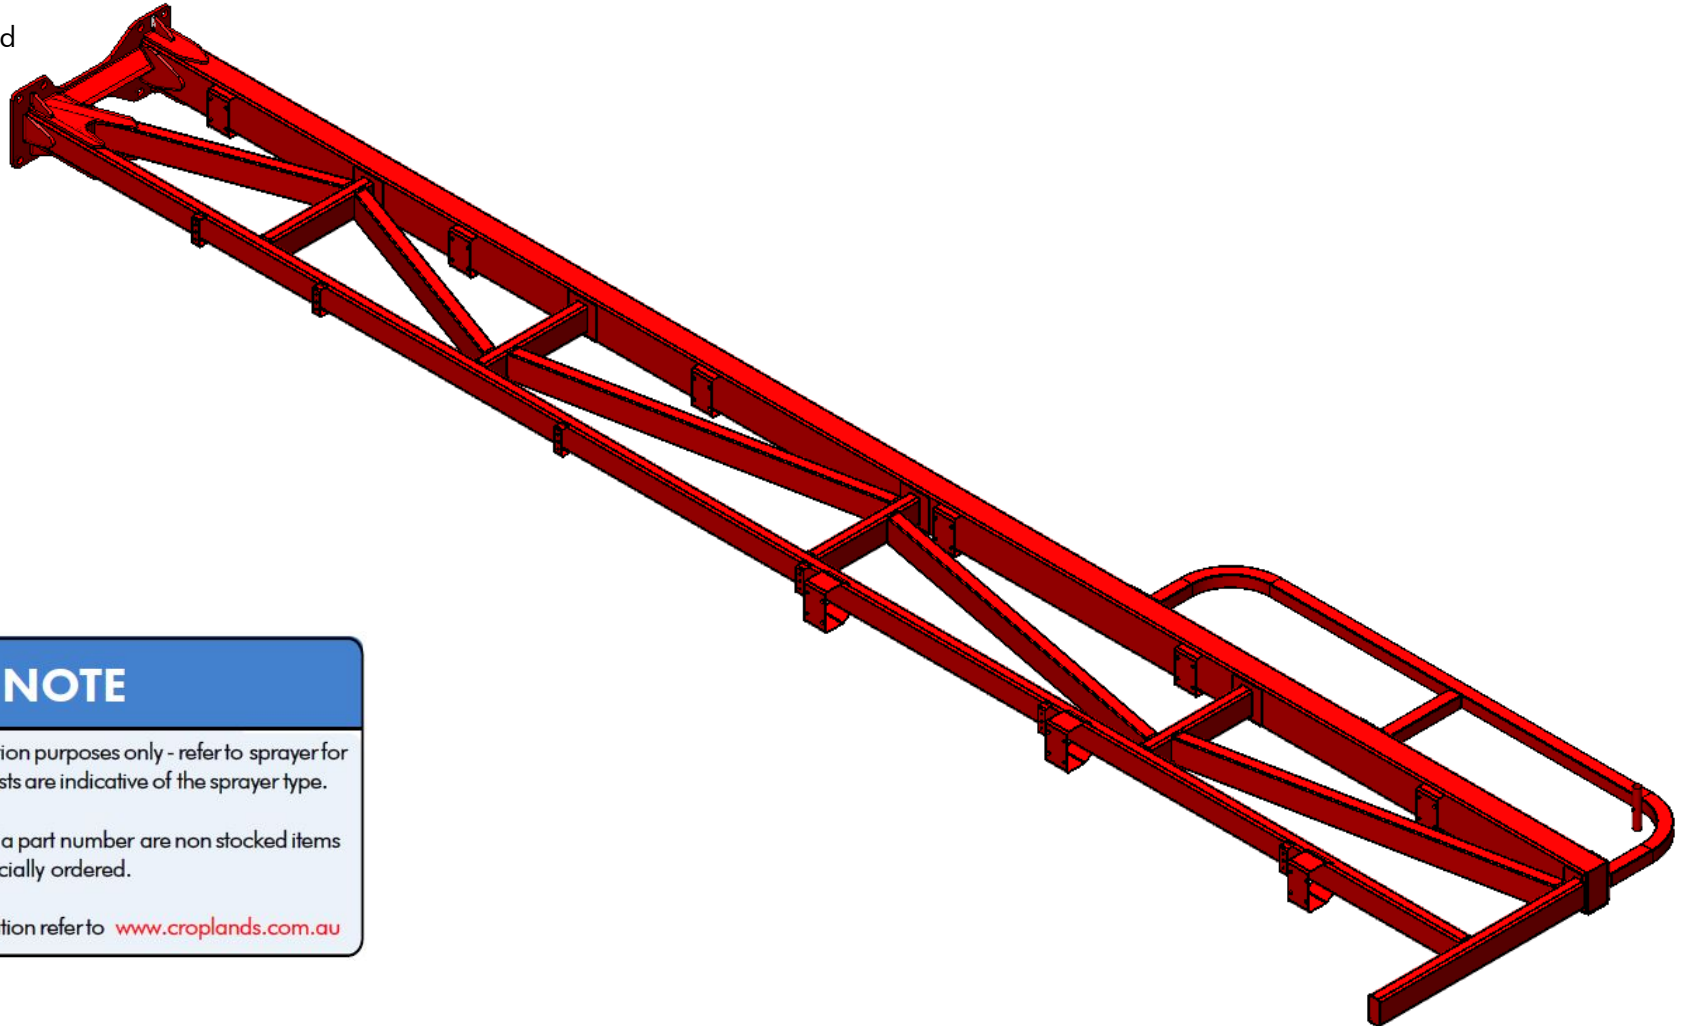

AB243000-600D

OUTER WING KIT 36M VERSION 5, (WEED-IT)

Issue B changed the Stauff / spray rail mounting plates

Blasted, powder coated Red

Weight = tba

NOTE

Drawings are for illustration purposes only - refer to sprayer for actual plumbing. Parts lists are indicative of the sprayer type.