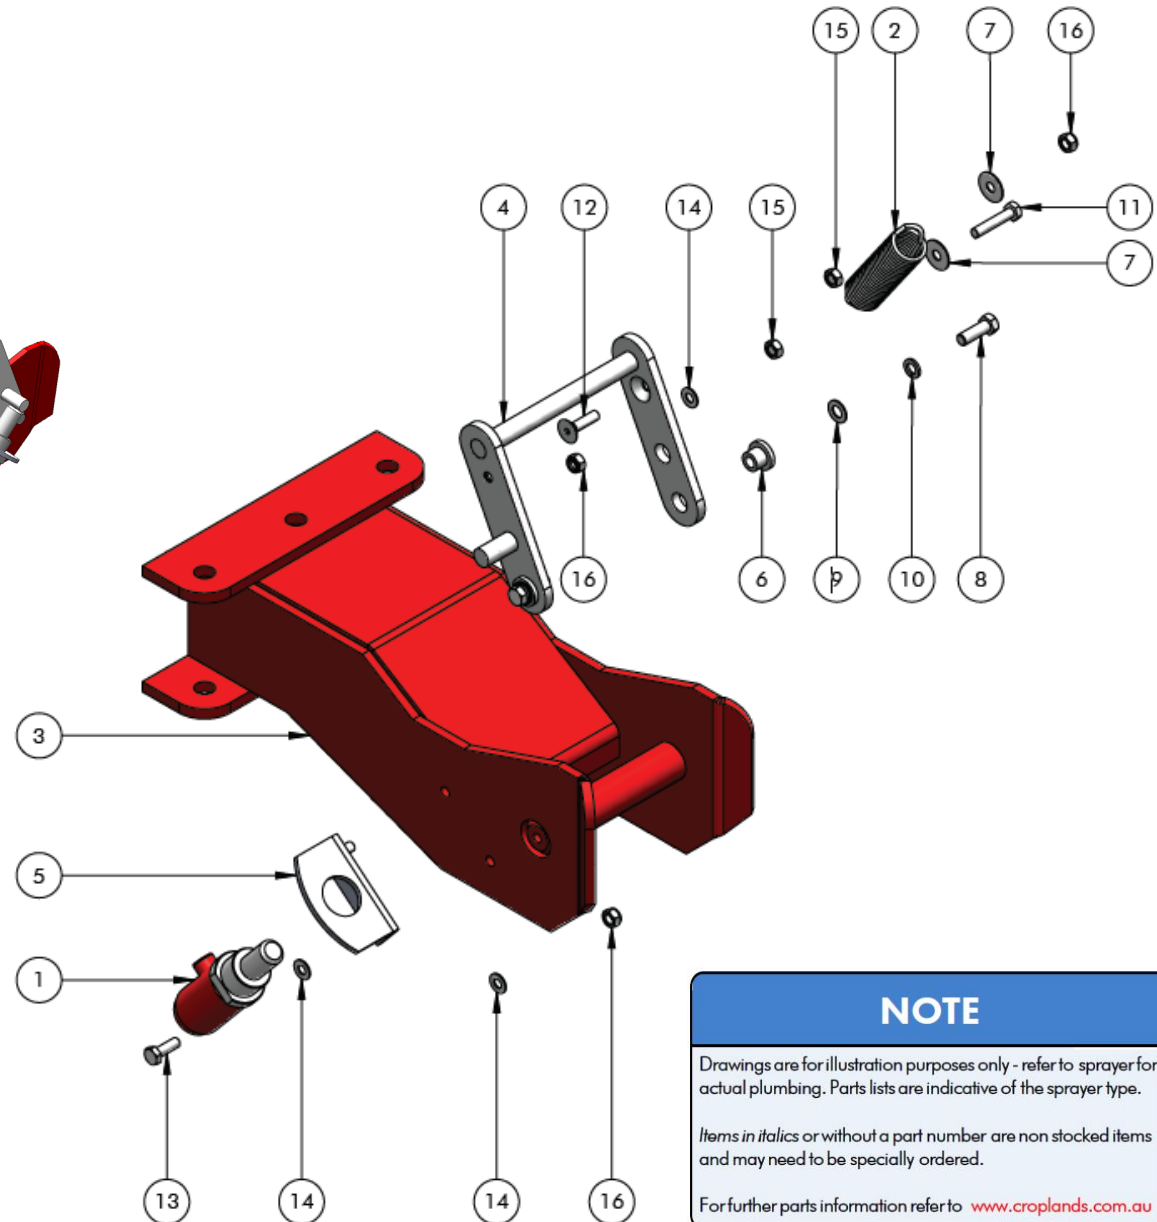

### OUTRIGGER KIT LH (WEED-IT)

Right-Hand version (AB243200-001R) uses the same components with the release ram & mechanism assembled to the other side.

Weight = tba

ITEM NO.	PART NUMBER	DESCRIPTION	QTY.
1	AB20800	CYLINDER LOCKING 36M BOOM	1
2	AB243115-100	SPRING	1
3	AB243200-100	OUTRIGGER BRACKET	1
4	AB243202-100	LOCK LEVER HITCH	1
5	AB243203-100	CYLINDER MOUNT HITCH	1
6	AB243206-100	LOCK LIFTER BUSH	2
7		5/16" X 1 1/4" 16G FLAT WASHER	2
8		M12 X 35 SET SCREW HT ZP	2
9		M12 FLAT WASHER ZP	2
10		M12 SPRING WASHER ZP	2
11		M10 X 50 SET SCREW HT ZP	1
12		M10 X 40 C/SUNK HEAD CAP SCREW	1
13		M10 X 30 SET SCREW HT ZP	2
14		M10 FLAT WASHER ZP	5
15		M10 HEX NUT HT ZP	2
16		M10 NYLOC NUT HT ZP	4